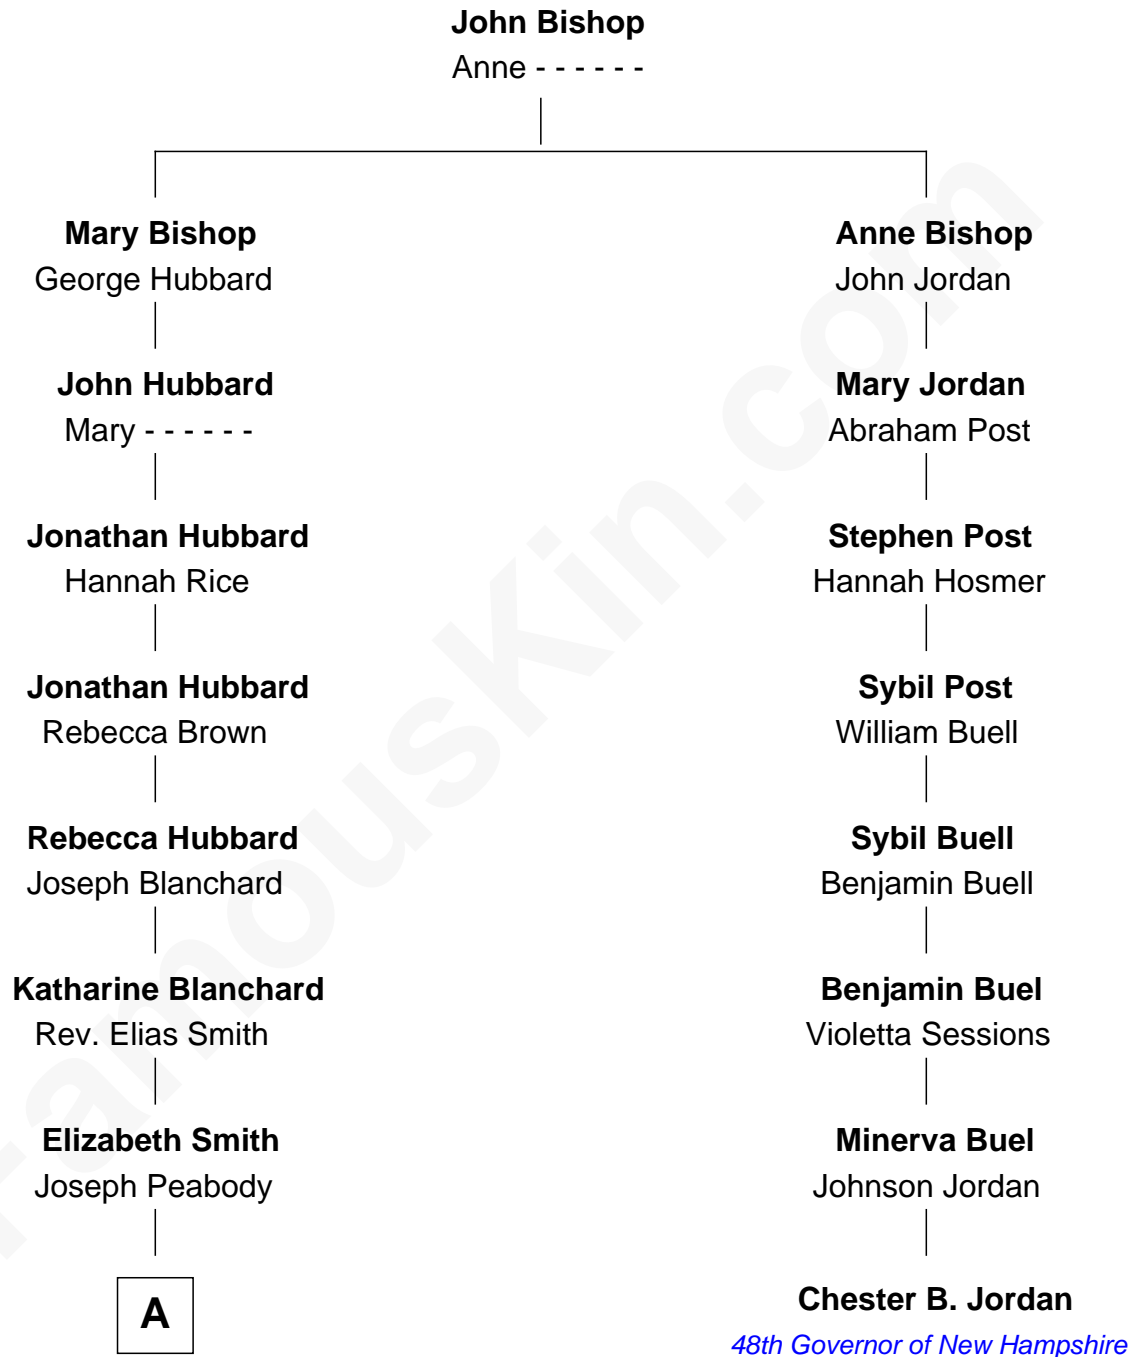

# FamousKin.com Relationship Chart of

**Endicott Peabody**

*62nd Governor of Massachusetts*

7th cousin 4 times removed of

**Chester B. Jordan**

*48th Governor of New Hampshire*

**A**

Francis Peabody

Martha Endicott

Samuel Endicott Peabody

Marianne Cabot Lee

Rev. Dr. Endicott Peabody

Fannie Peabody

Rt. Rev. Malcolm Endicott Peabody

Mary Elizabeth Parkman

Endicott Peabody

*62nd Governor of Massachusetts*