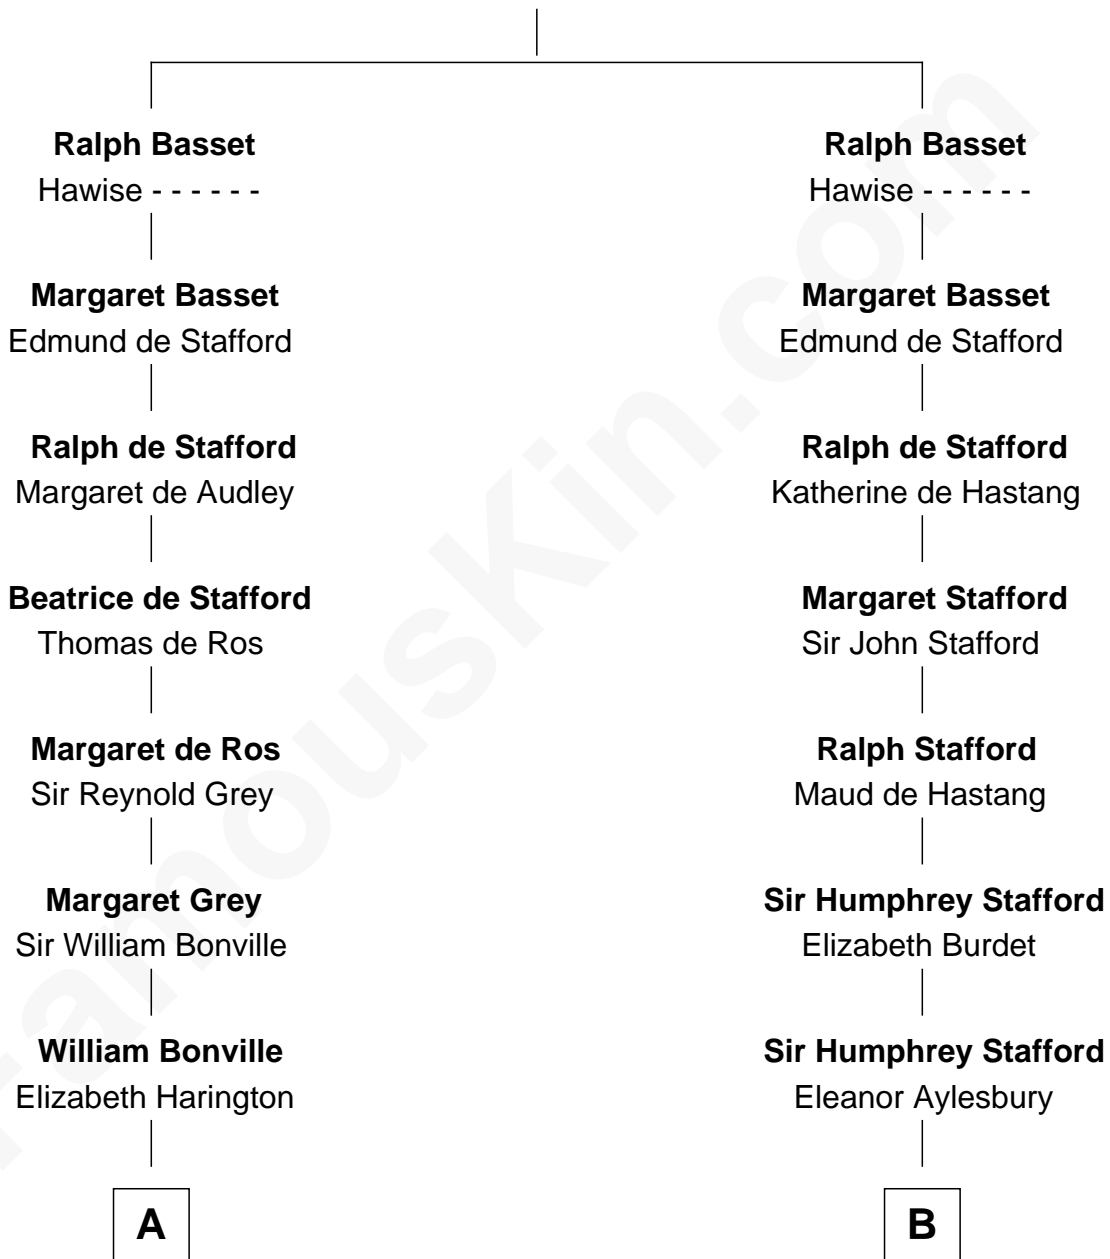

# FamousKin.com Relationship Chart of

**Endicott Peabody**

*62nd Governor of Massachusetts*

21st cousin of

**Benton MacKaye**

*Co-Founder, Appalachian Trail*

**Ralph Basset**  
Margaret de Somery

**C**

**Mary Harrison Eliot**

Edmund Dwight

**Mary Eliot Dwight**

Dr. Samuel Parkman

**Henry Parkman**

Mary Frances Parker

**Mary Elizabeth Parkman**

Rt. Rev. Malcolm Endicott Peabody

Rebecca Belknap Stetson

**Mary Ellen Keith Medbery**

James Morrison Steele MacKaye

**Benton MacKaye**

*Co-Founder, Appalachian Trail*