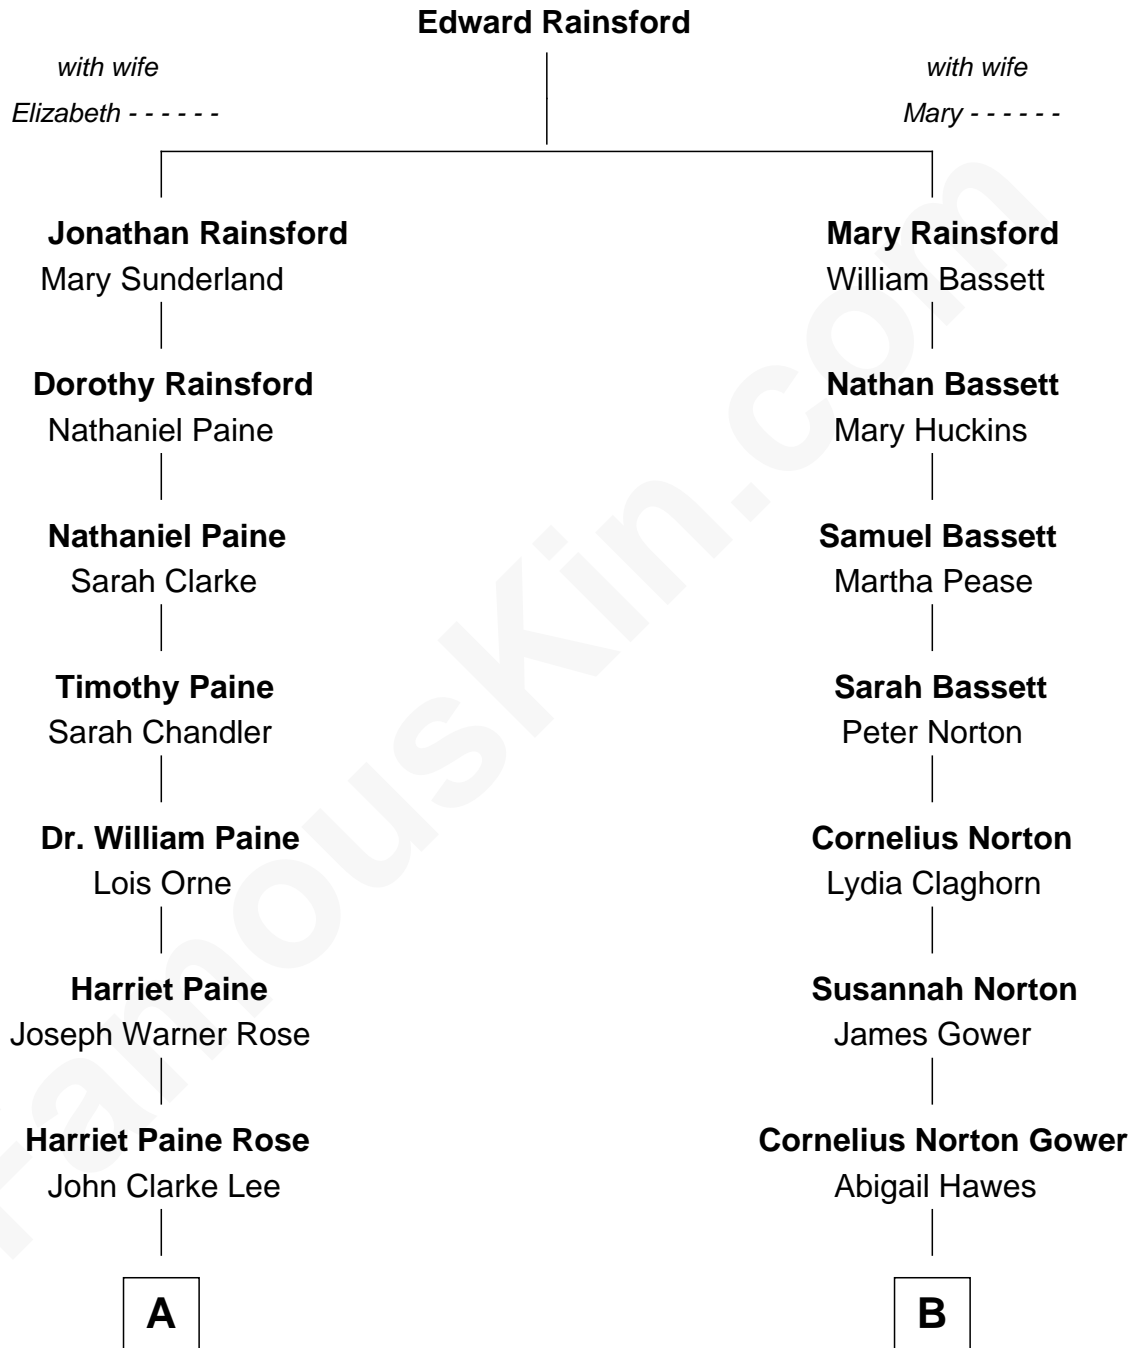

FamousKin.com

Relationship Chart of

Endicott Peabody

62nd Governor of Massachusetts

10th cousin 1 time removed of

Sarah Palin

9th Governor of Alaska

A

James Carl Gower
Cora Godfrey Strong

Helen Louise Gower
Clement James Sheeran

Sarah Sheeran
Charles Richard Heath

Sarah Palin
9th Governor of Alaska

FamousKin.com