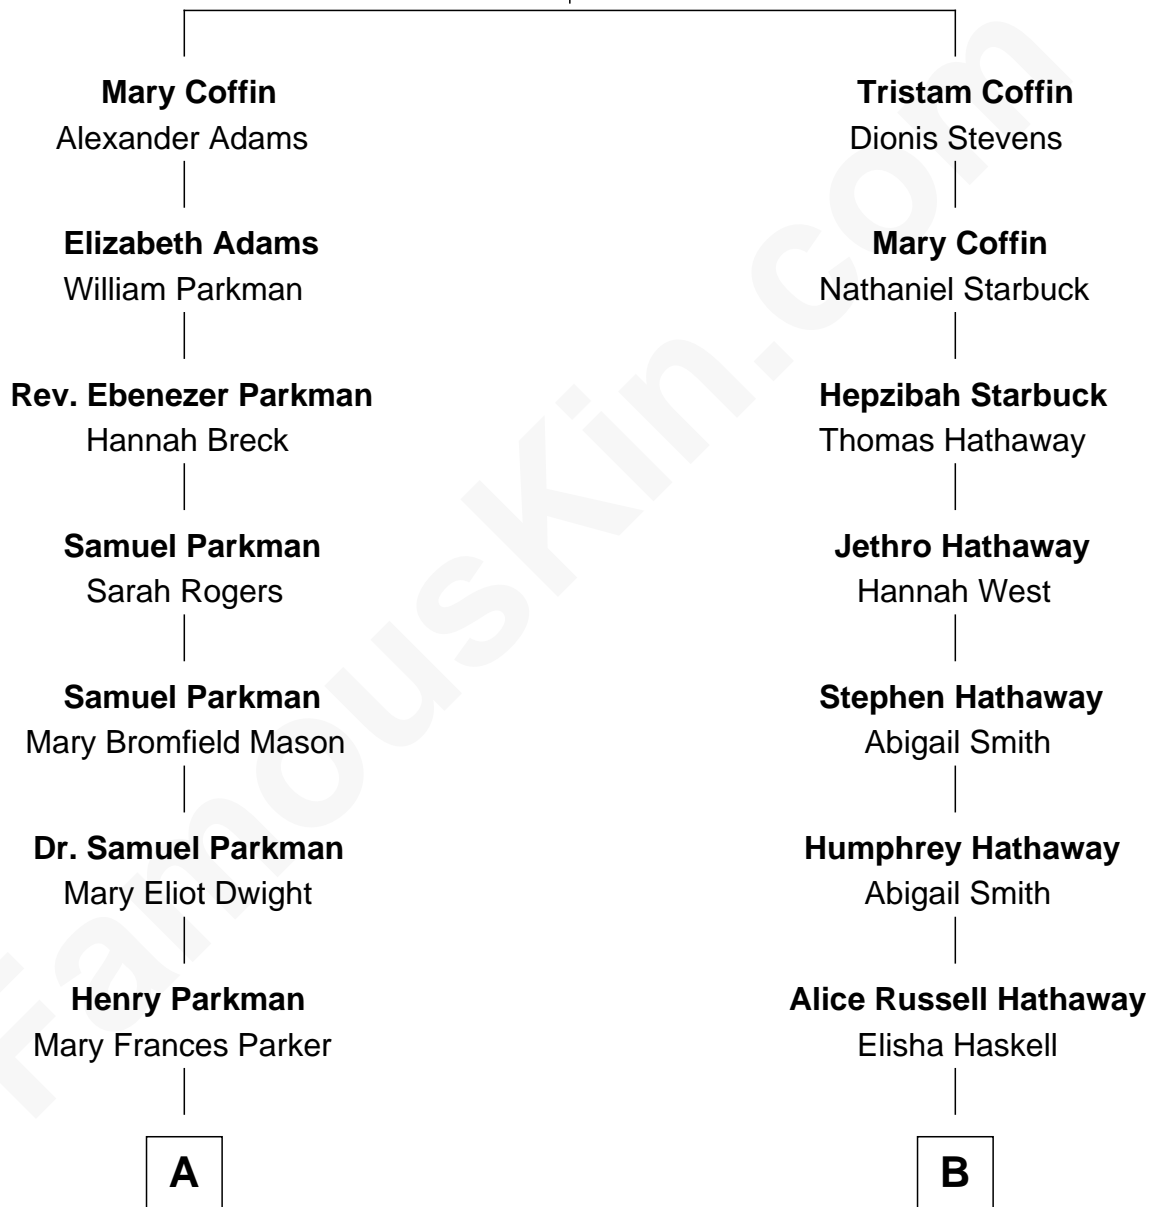

FamousKin.com
Relationship Chart of
Endicott Peabody

62nd Governor of Massachusetts

8th cousin of

Alice (Lee) Roosevelt

First Wife of President Theodore Roosevelt

Peter Coffin
 Joan Kember

A

Mary Elizabeth Parkman
Rt. Rev. Malcolm Endicott Peabody

Endicott Peabody
62nd Governor of Massachusetts

B

Caroline Watts Haskell
George Cabot Lee

Alice (Lee) Roosevelt
Wife of President Theodore Roosevelt

FamousKin.com