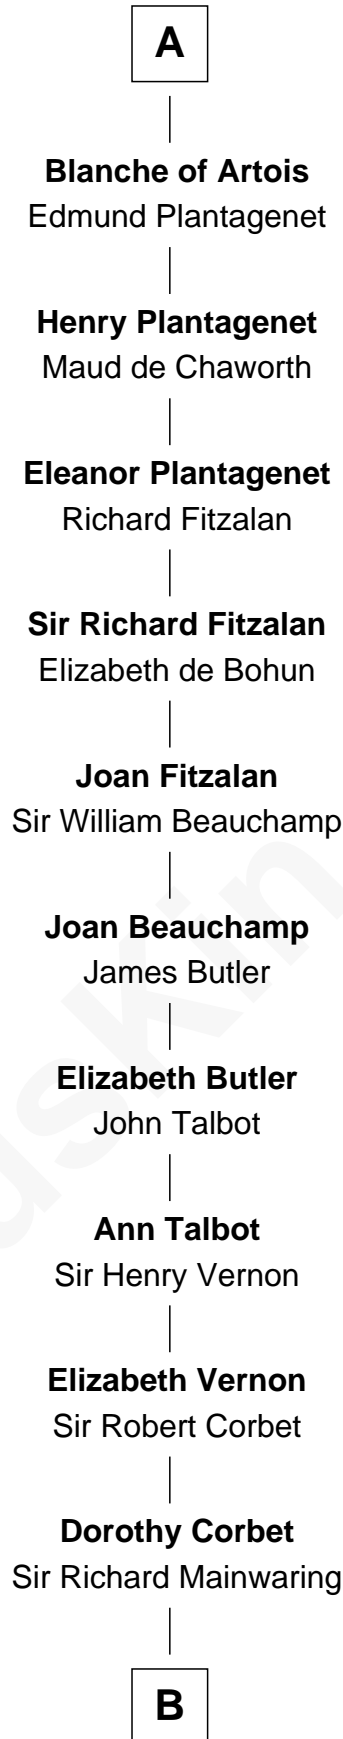

FamousKin.com

Relationship Chart of

Ermengarde of Auvergne

19th Great-grandmother of

Robert Abell

(c1605 - 1663) Great Migration Immigrant 1630

Ermengarde of Auvergne

Odo II, Count of Blois

Theobald III, Count of Blois

Gersende of Maine

Stephen II Henry, Count of Blois

Adela of Normandy

Stephen, King of England

Matilda of Boulogne

Marie of Boulogne

Matthew, Count of Boulogne

Mathilde of Boulogne

Henry I, Duke of Brabant

Henry II, Duke of Brabant

Marie of Hohenstaufen

Matilda of Brabant

Robert I, Count of Artois

A

B

—
Sir Arthur Mainwaring

Margaret Mainwaring

—
Mary Mainwaring

Richard Cotton

—
Frances Cotton

George Abell

—
Robert Abell

Great Migration Immigrant 1630