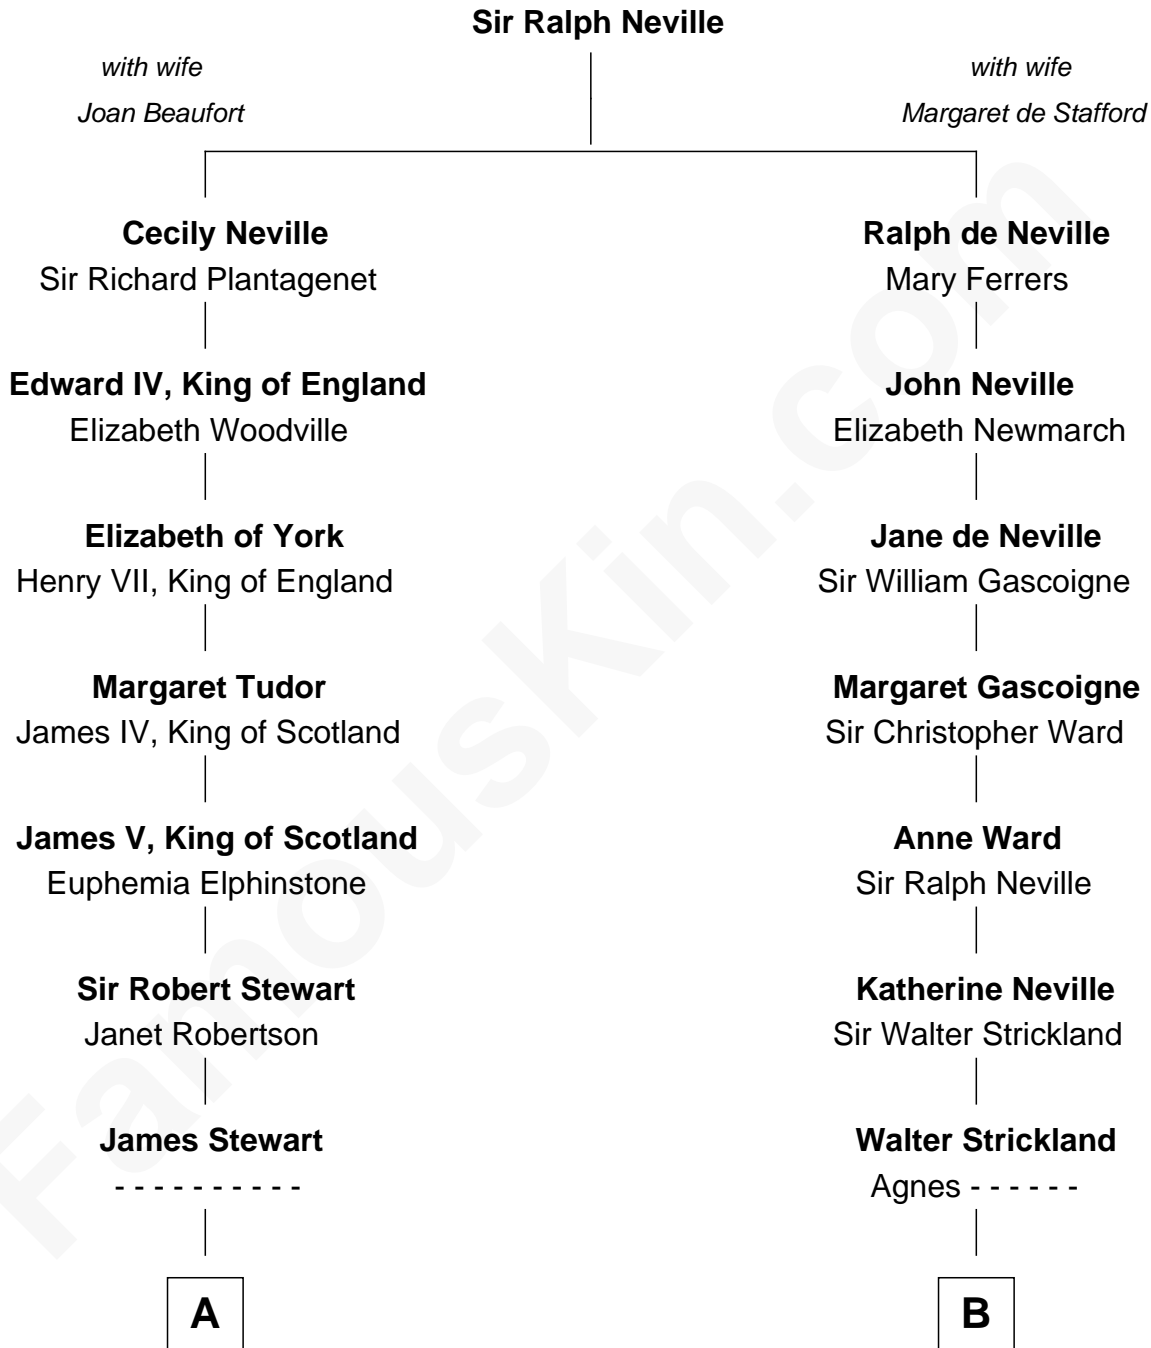

FamousKin.com
Relationship Chart of
James Russell Lowell
American "Fireside" Poet

15th cousin 5 times removed of

Mickey Rourke
Movie Actor

C

Joseph Clinton Carleton

Maud Alice Fitts

Hazel May Carleton

Leonard Ernest Cameron

Annette Elizabeth Cameron

Philip Andrew Rourke

Mickey Rourke

Movie Actor