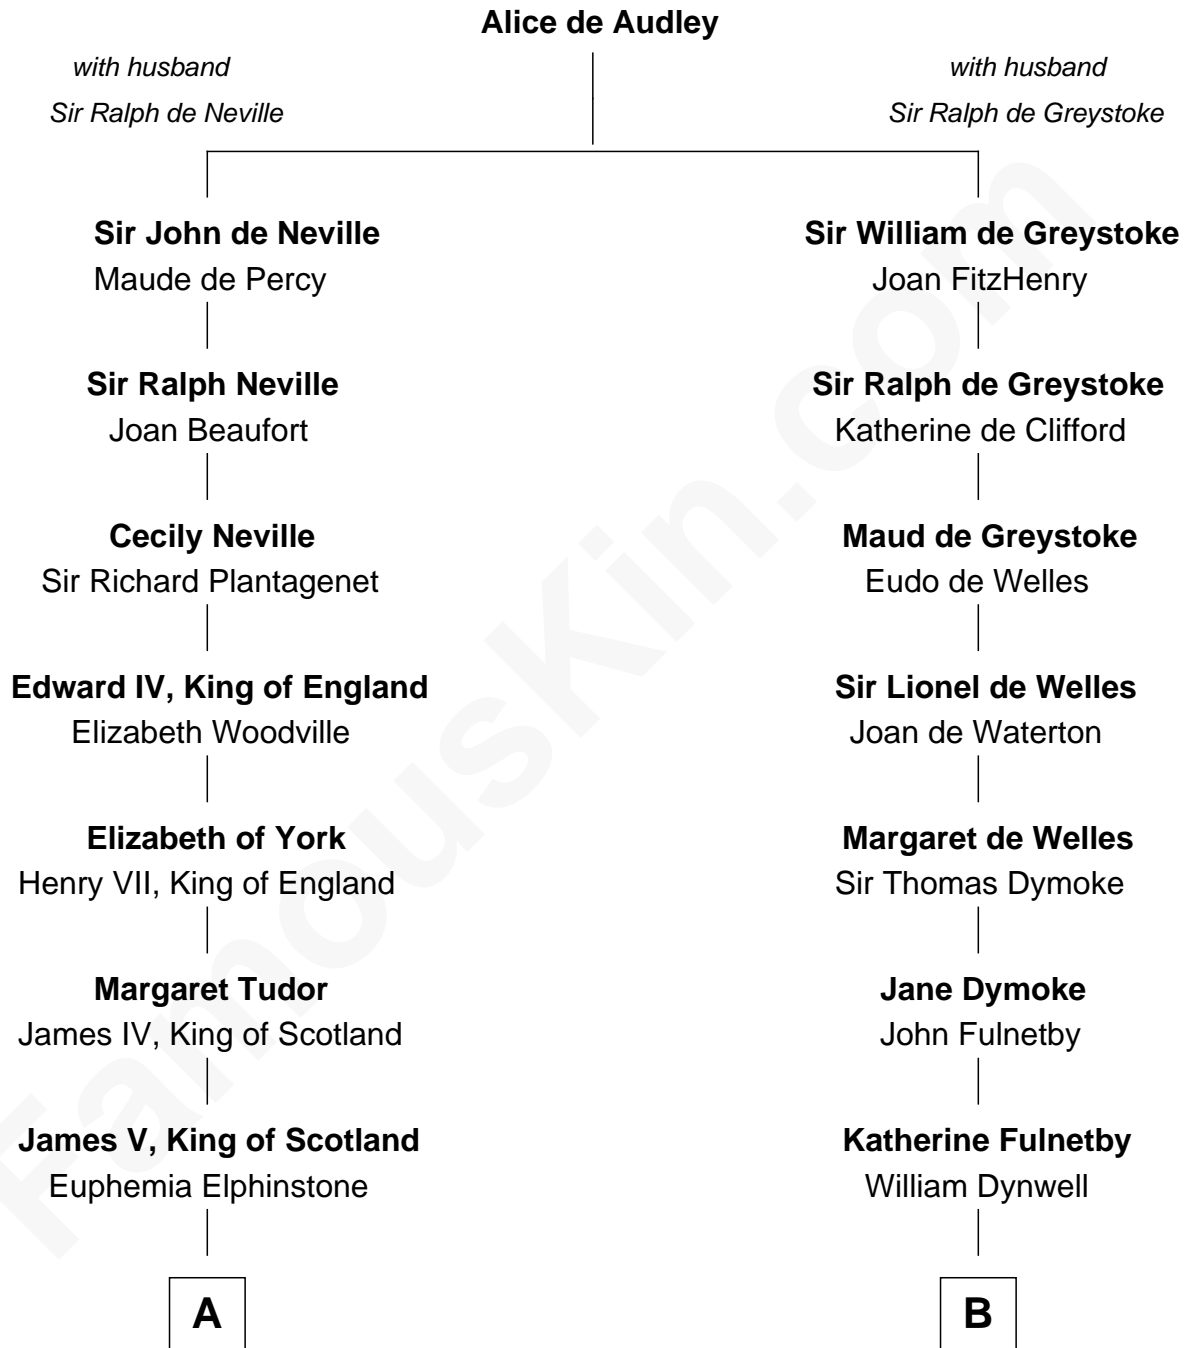

**FamousKin.com**  
**Relationship Chart of**  
**James Russell Lowell**  
*American "Fireside" Poet*

17th cousin 3 times removed of

**Owen Brewster**  
*54th Governor of Maine*

**C**

Rev. Otis Bridges

Margaret Owen

Owen W. Bridges

Lydia A. -----

Carrie S. Bridges

William Edmund Brewster

Owen Brewster

*54th Governor of Maine*

FamousKin.com