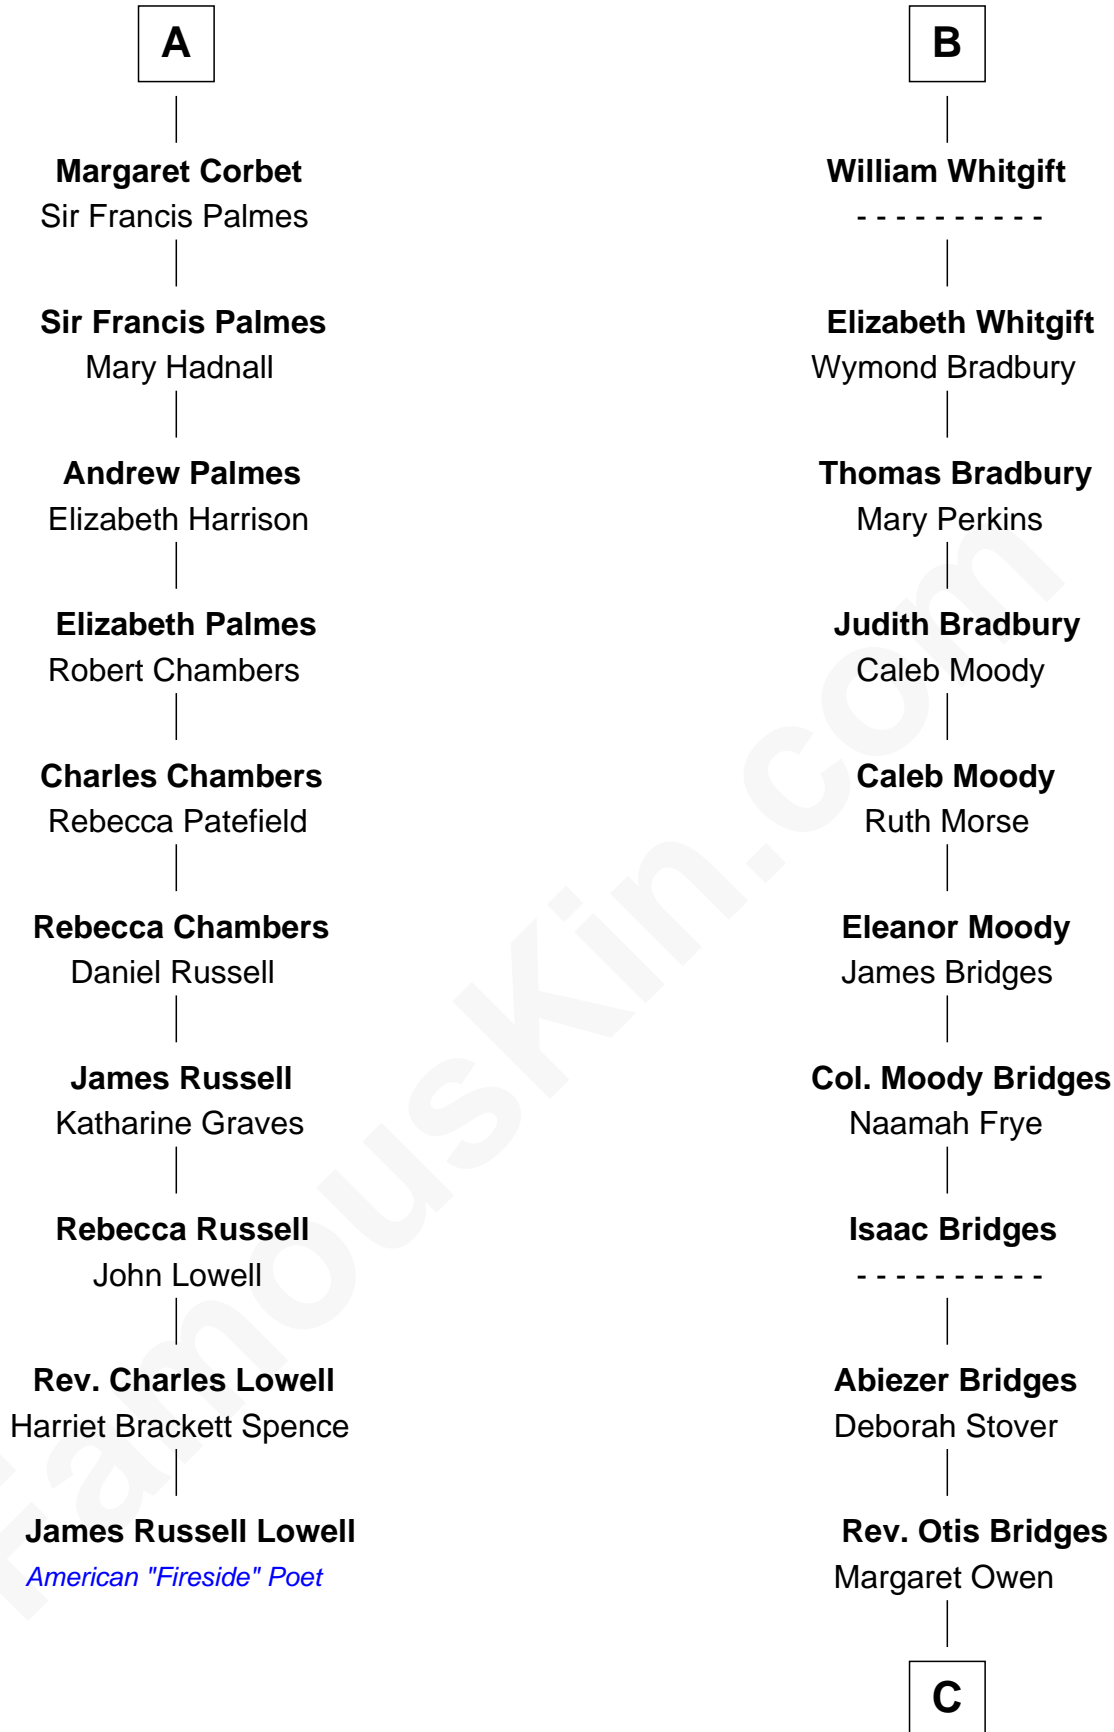

FamousKin.com
Relationship Chart of
James Russell Lowell
American "Fireside" Poet

16th cousin 3 times removed of

Owen Brewster
54th Governor of Maine

C

Owen W. Bridges

Lydia A. -----

Carrie S. Bridges

William Edmund Brewster

Owen Brewster

54th Governor of Maine

FamousKin.com