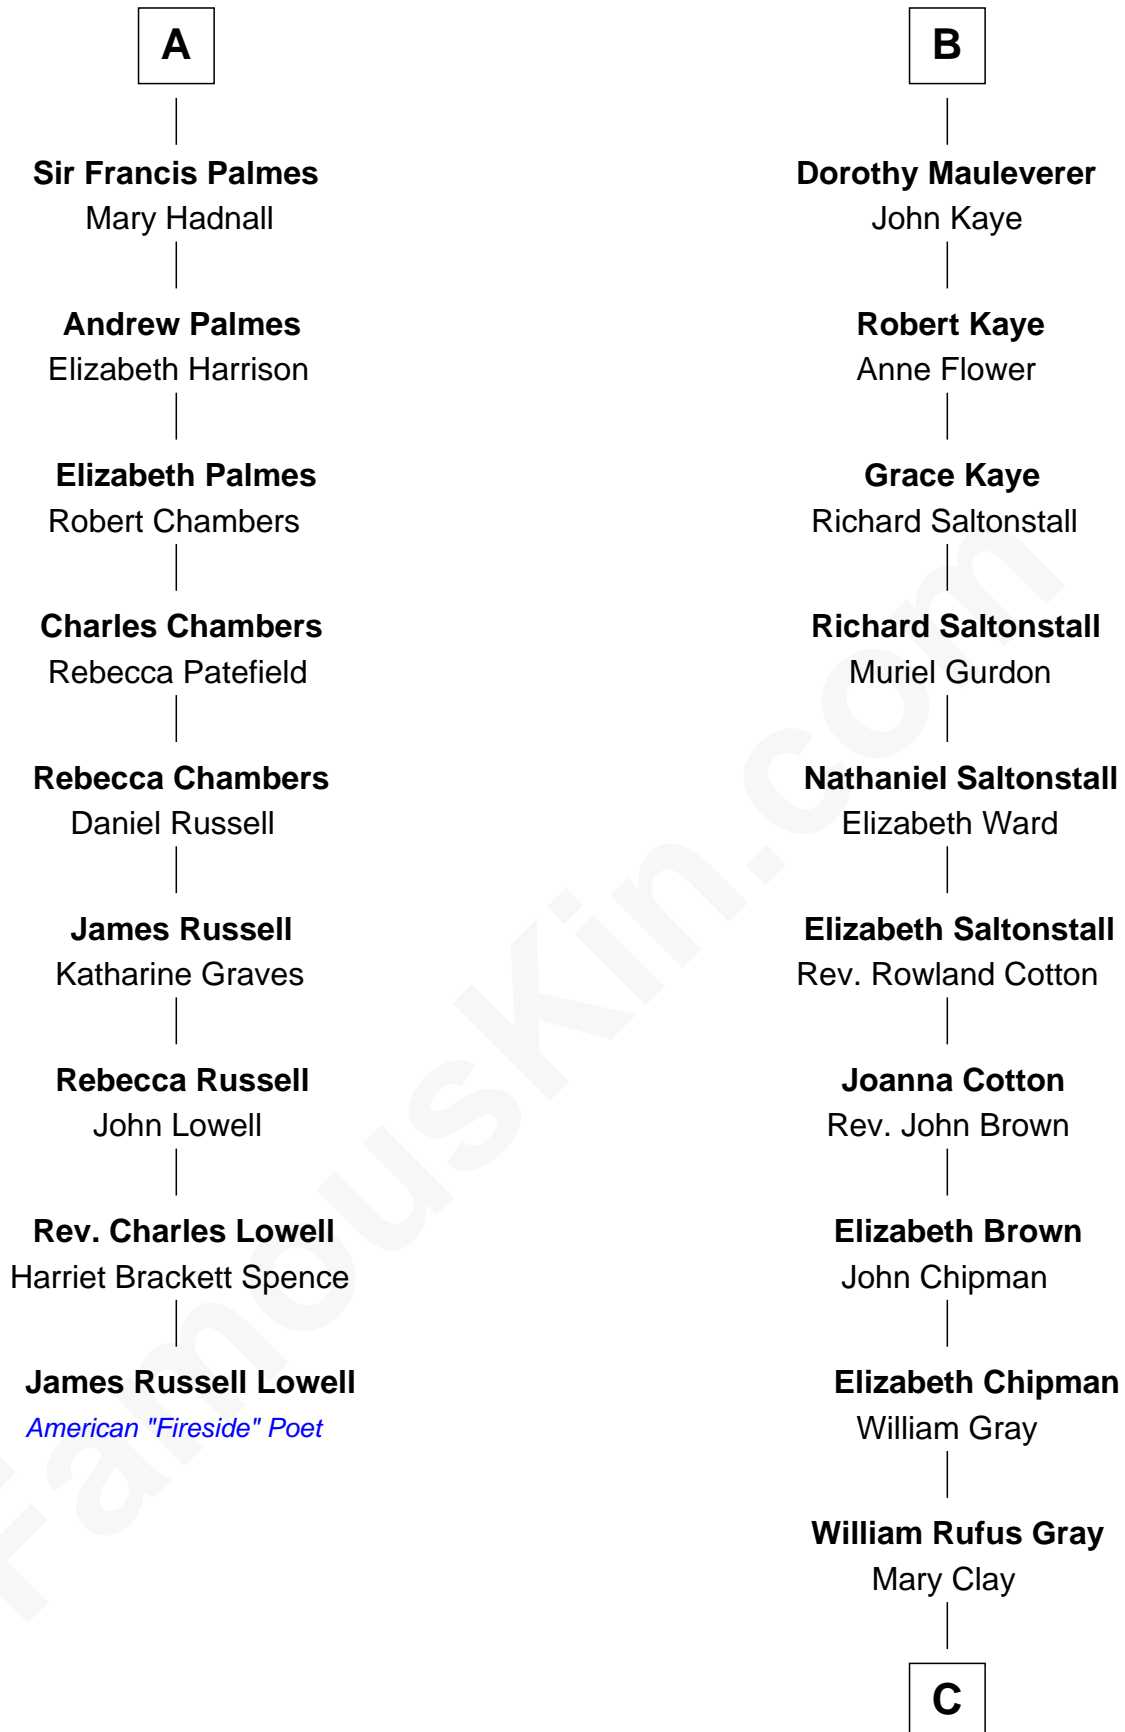

FamousKin.com

Relationship Chart of

James Russell Lowell

American "Fireside" Poet

15th cousin 6 times removed of

Story Musgrave
NASA Astronaut

C

|
William Gray

Sarah Frances Loring

|
Edward Gray

Elizabeth Gray Story

|
Marguerite Gray

John Butler Swann

|
Marguerite Swann

Percy Musgrave

|
Story Musgrave