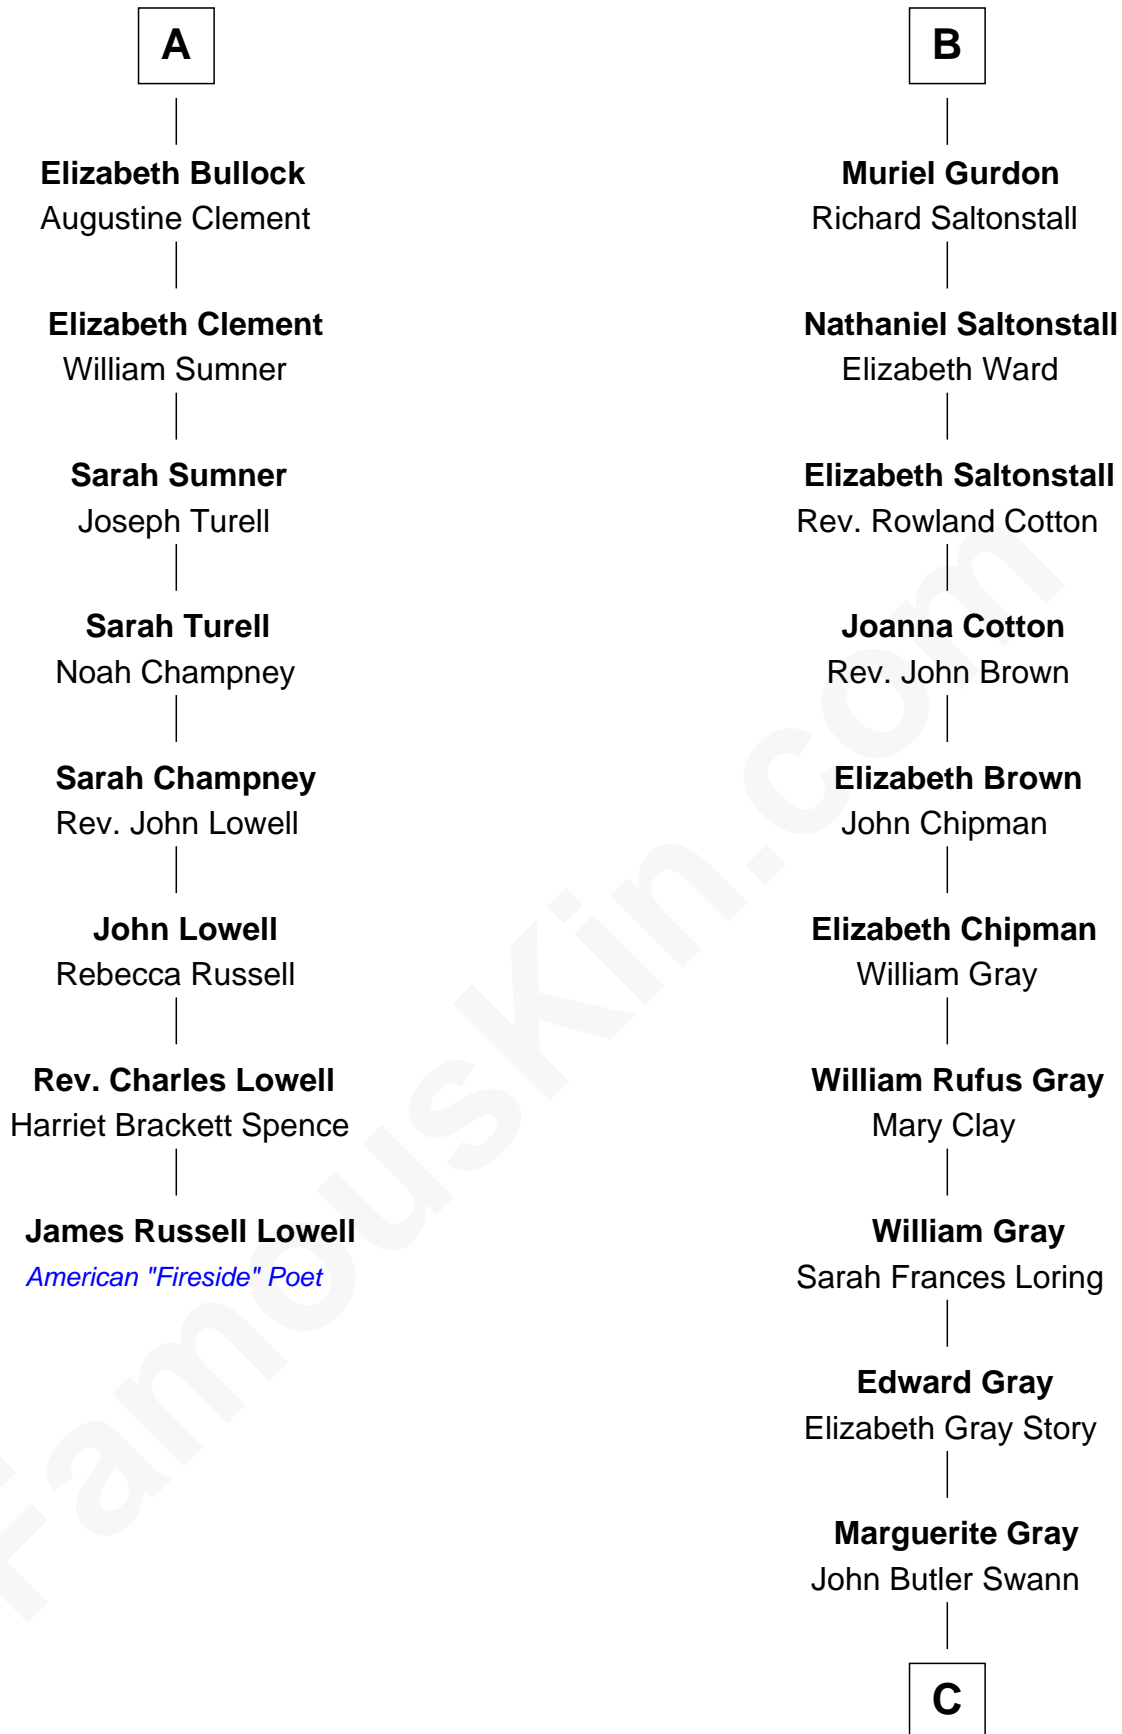

FamousKin.com
Relationship Chart of
James Russell Lowell
American "Fireside" Poet

14th cousin 4 times removed of

Story Musgrave
NASA Astronaut

C

Marguerite Swann

Percy Musgrave

Story Musgrave

NASA Astronaut

FamousKin.com