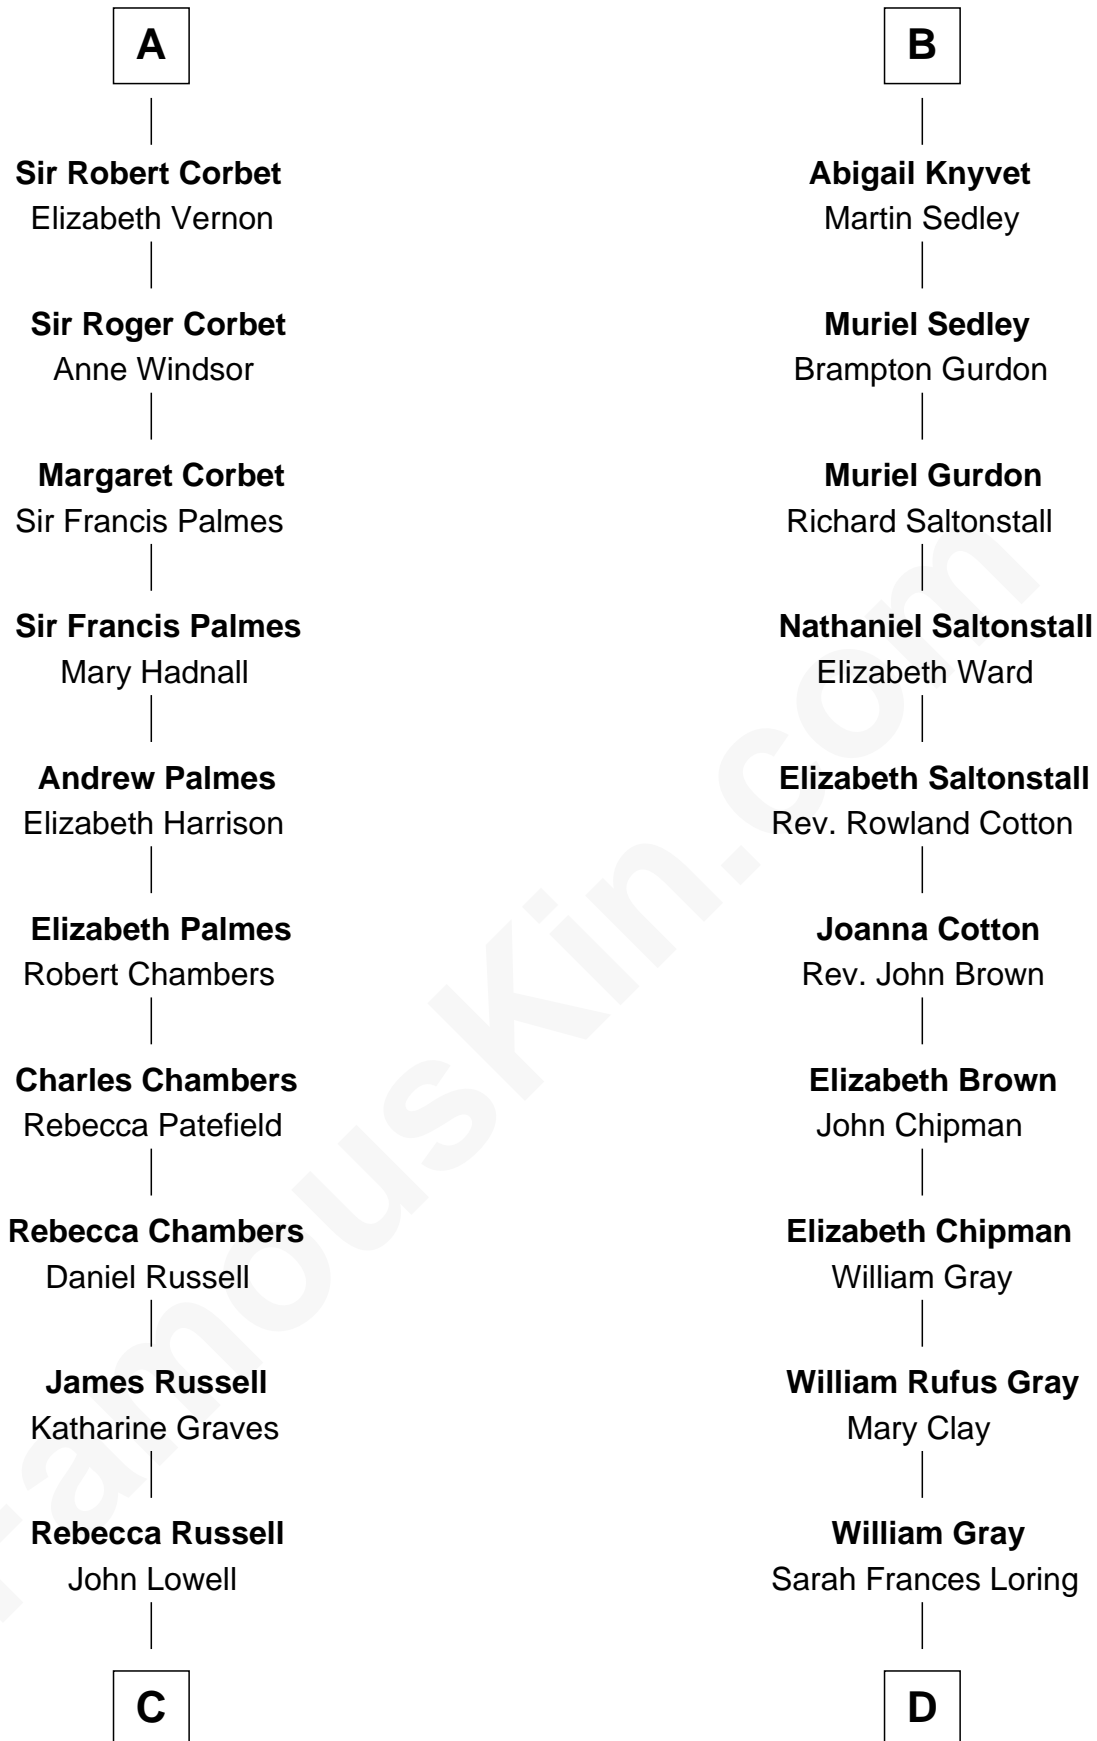

FamousKin.com

Relationship Chart of

James Russell Lowell

American "Fireside" Poet

18th cousin 2 times removed of

Story Musgrave
NASA Astronaut

C

Rev. Charles Lowell
Harriet Brackett Spence

James Russell Lowell
American "Fireside" Poet

D

Edward Gray
Elizabeth Gray Story

Marguerite Gray
John Butler Swann

Marguerite Swann
Percy Musgrave

Story Musgrave
NASA Astronaut