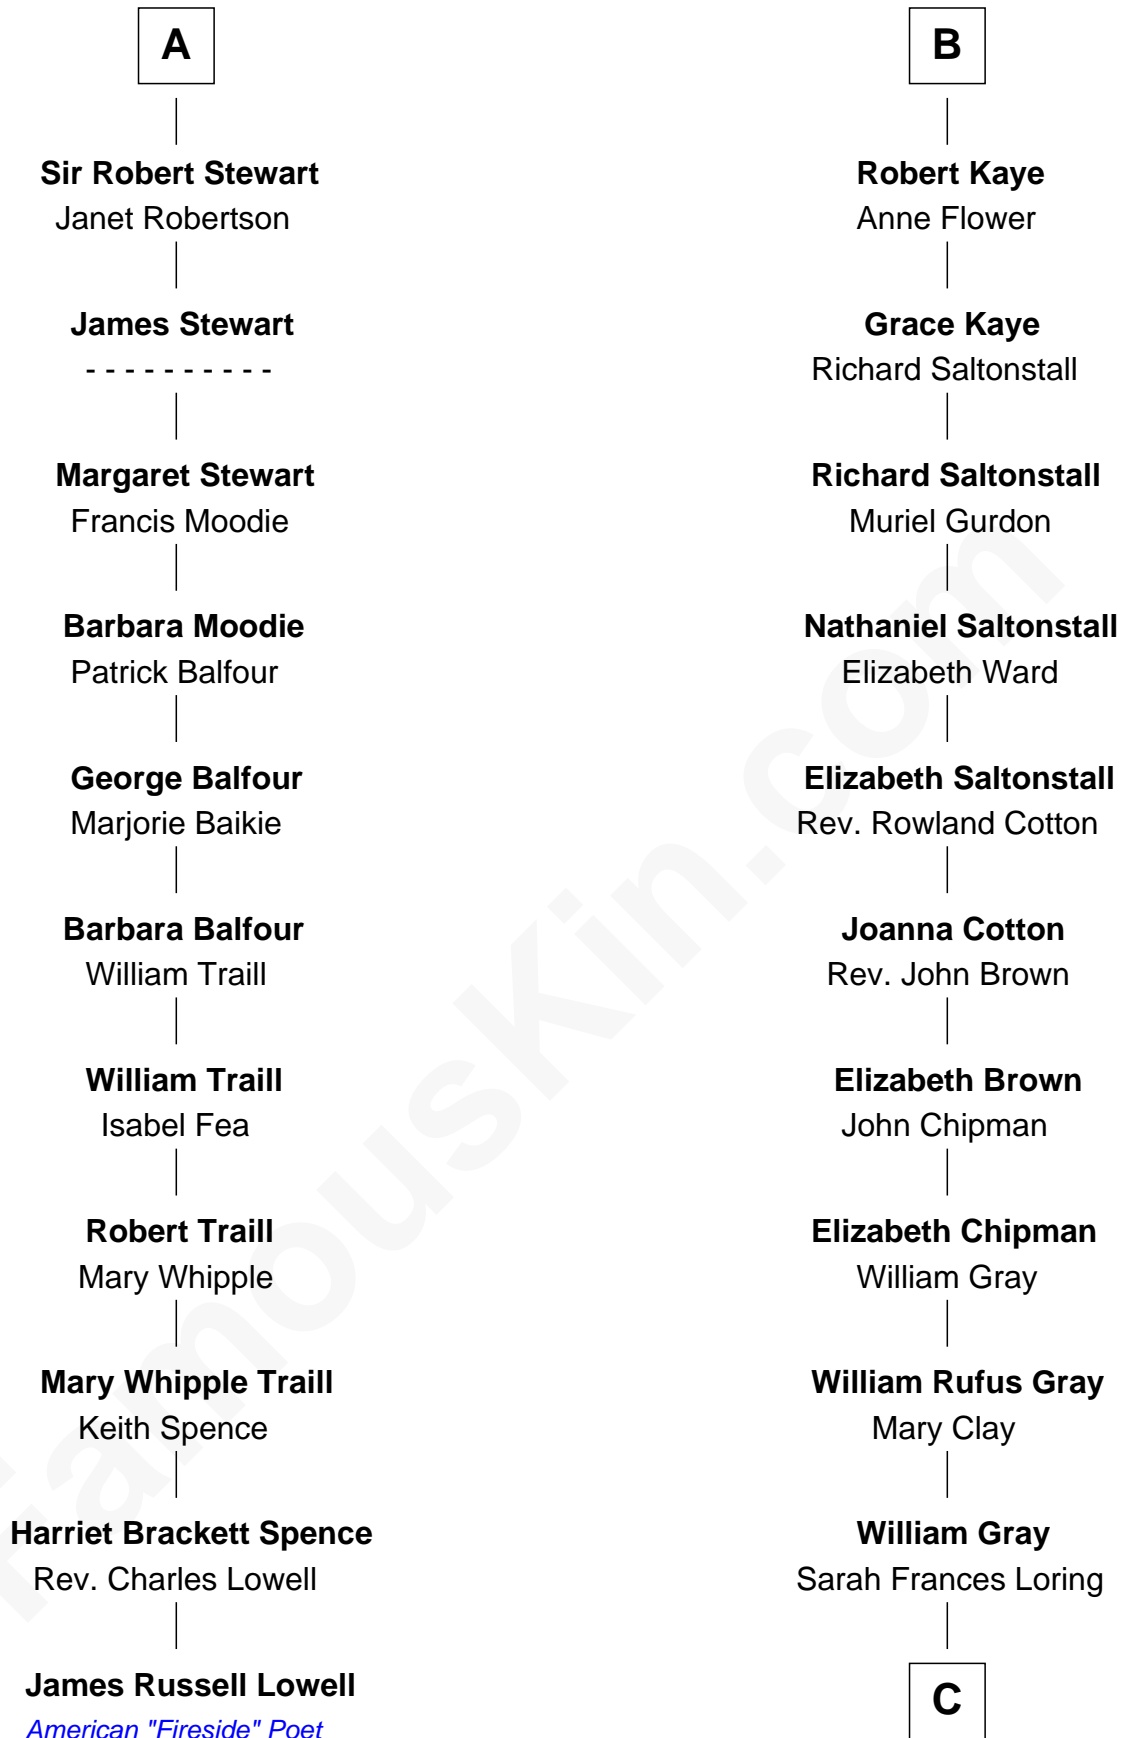

FamousKin.com
Relationship Chart of
James Russell Lowell
American "Fireside" Poet

17th cousin 3 times removed of

Story Musgrave
NASA Astronaut

C

Edward Gray
Elizabeth Gray Story

Marguerite Gray
John Butler Swann

Marguerite Swann
Percy Musgrave

Story Musgrave
NASA Astronaut

FamousKin.com