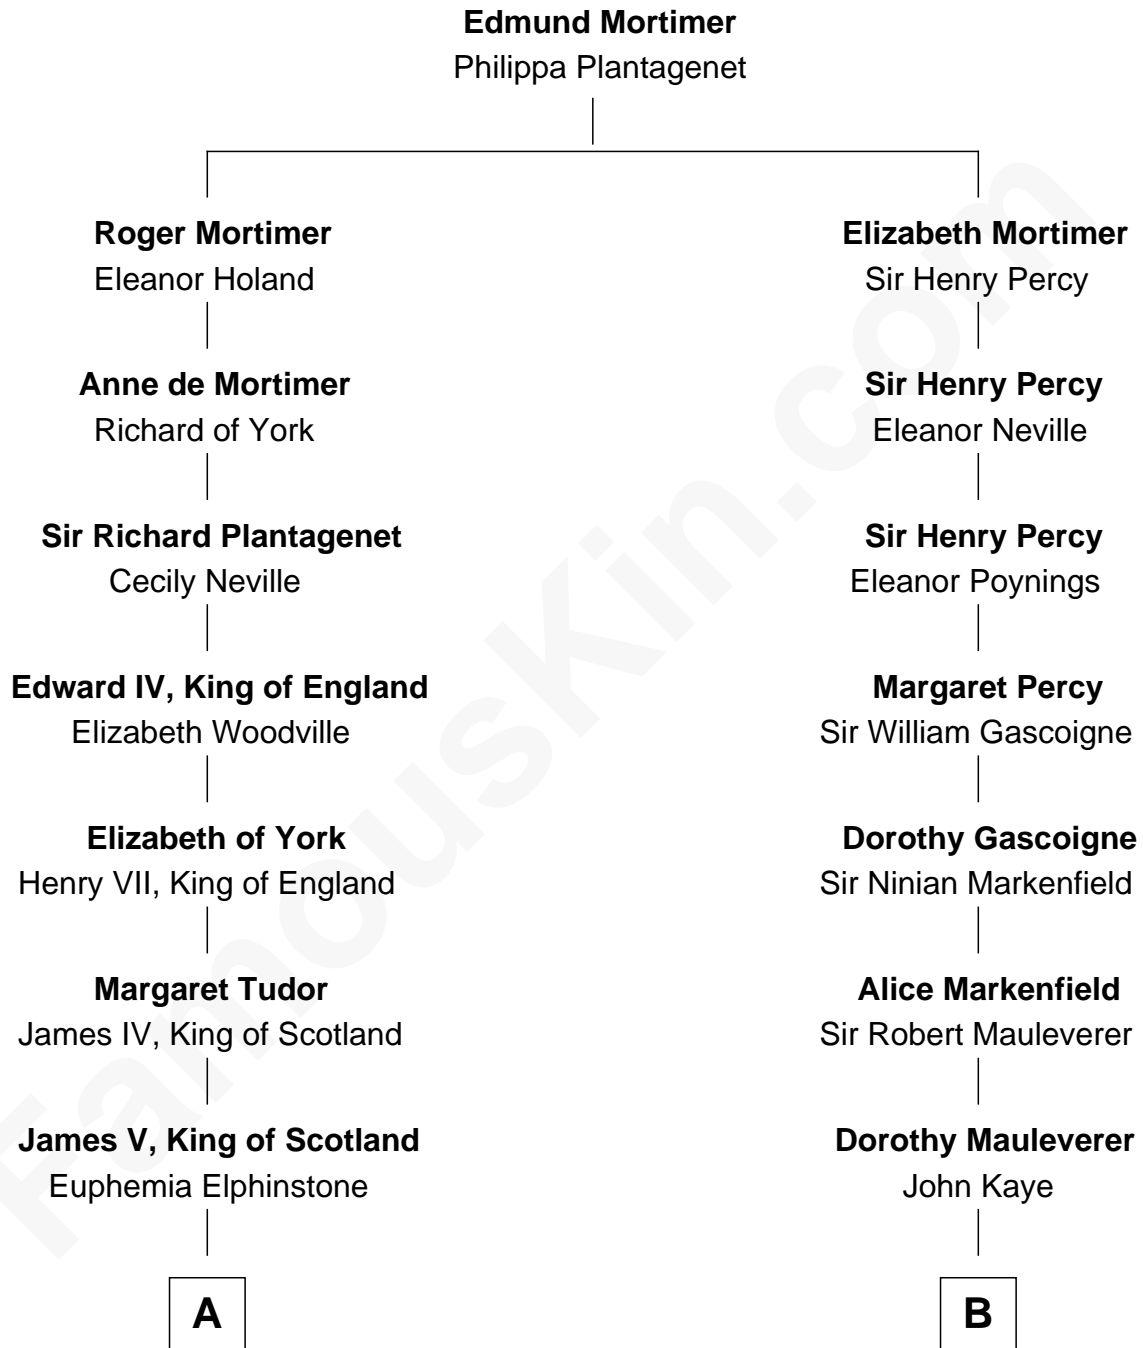

FamousKin.com
Relationship Chart of
James Russell Lowell
American "Fireside" Poet

17th cousin 3 times removed of

Story Musgrave
NASA Astronaut

C

Edward Gray
Elizabeth Gray Story

Marguerite Gray
John Butler Swann

Marguerite Swann
Percy Musgrave

Story Musgrave
NASA Astronaut

FamousKin.com