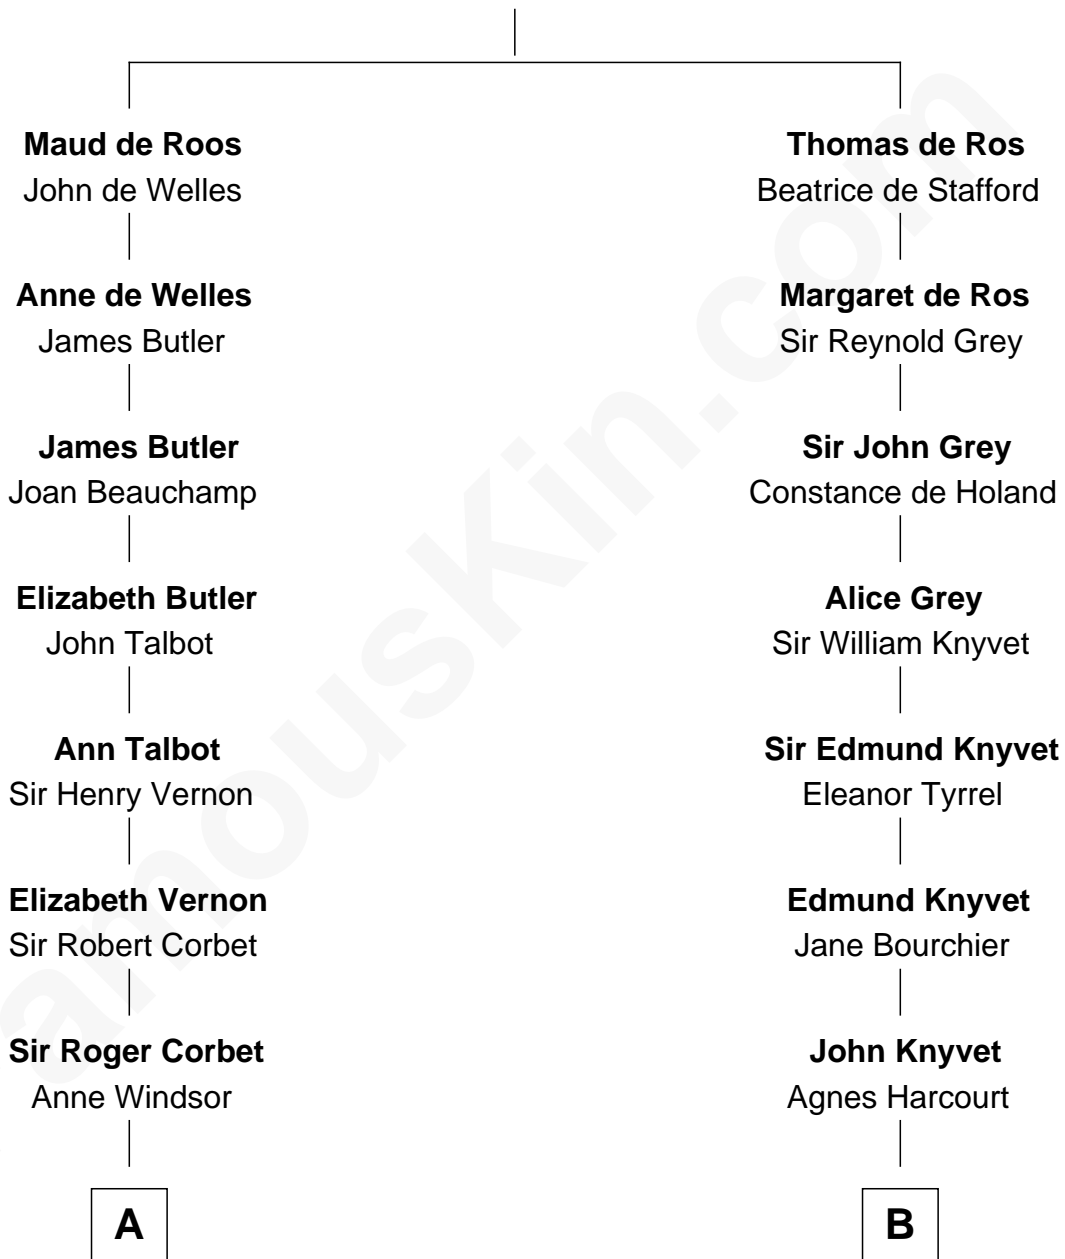

**FamousKin.com**  
**Relationship Chart of**  
**James Russell Lowell**  
*American "Fireside" Poet*

16th cousin 4 times removed of

**Story Musgrave**  
*NASA Astronaut*

**Sir William de Ros**  
 Margery de Badlesmere

**C**

Edward Gray

Elizabeth Gray Story

Marguerite Gray

John Butler Swann

Marguerite Swann

Percy Musgrave

Story Musgrave

*NASA Astronaut*

FamousKin.com