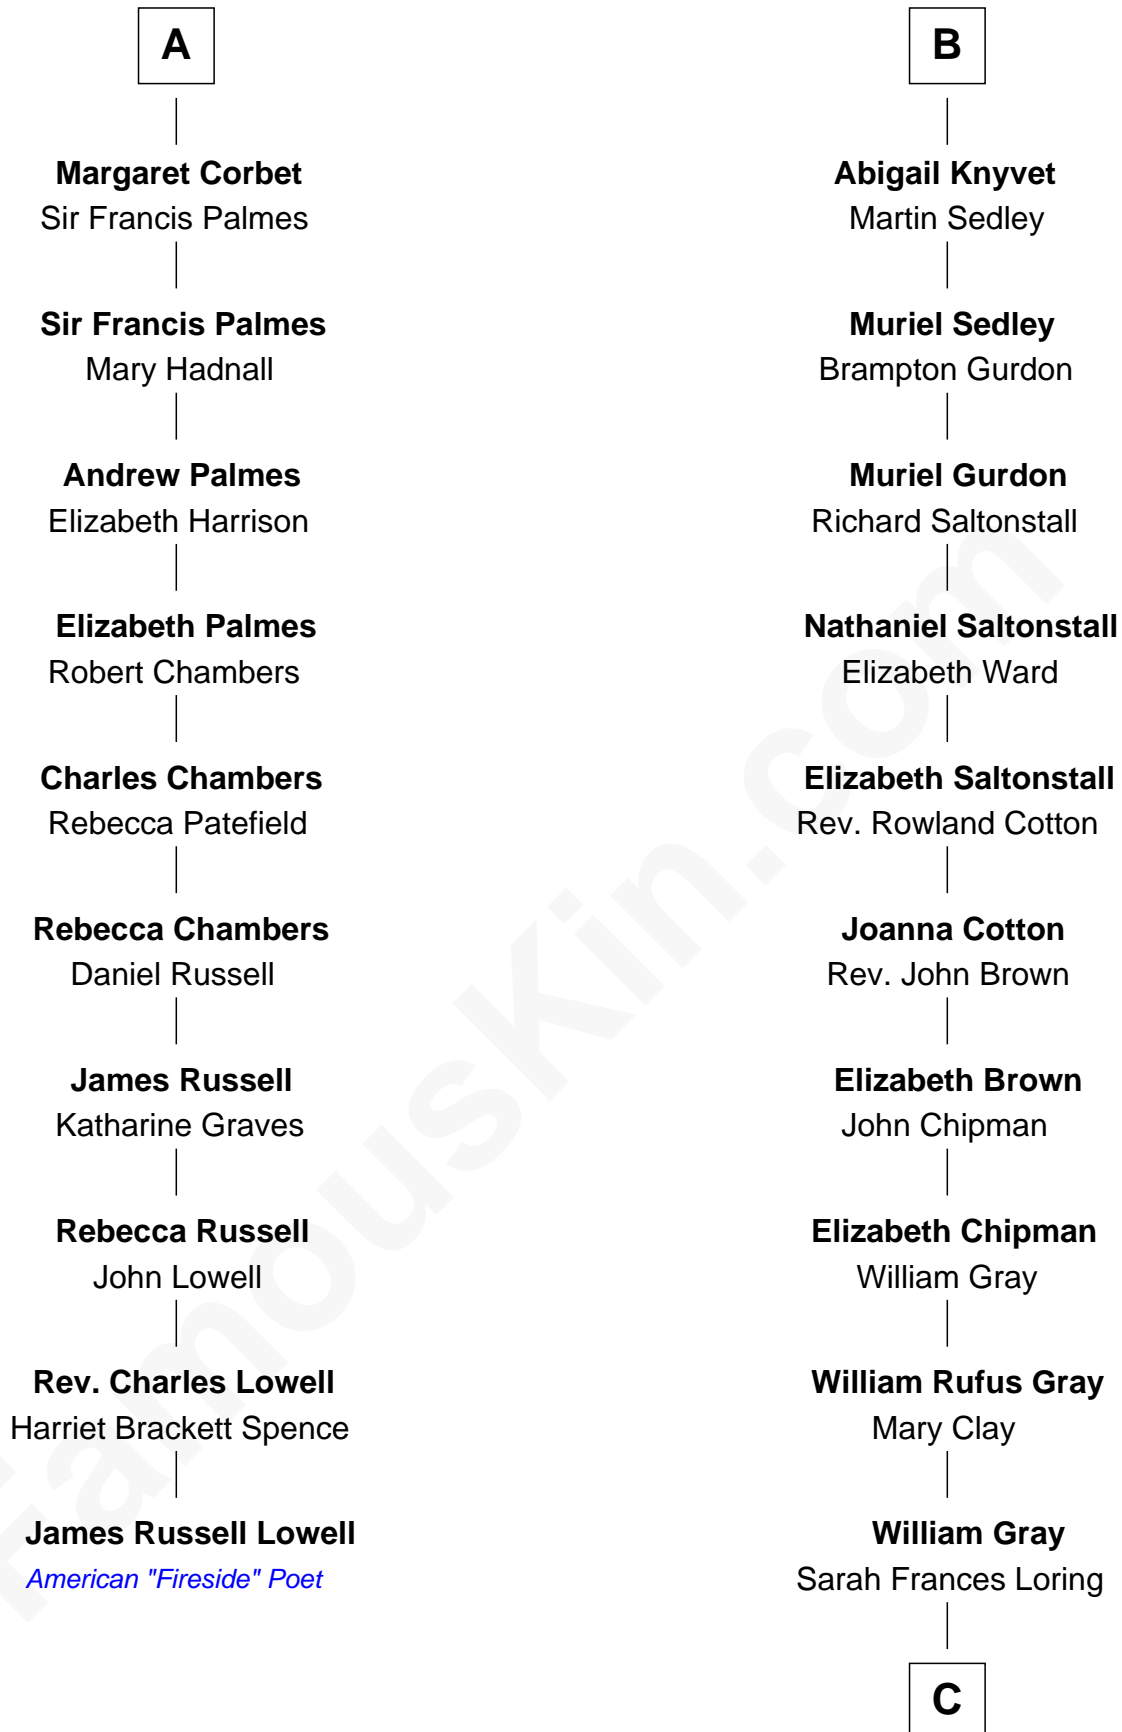

**FamousKin.com**  
**Relationship Chart of**  
**James Russell Lowell**  
*American "Fireside" Poet*

16th cousin 4 times removed of

**Story Musgrave**  
*NASA Astronaut*

**Sir William de Ros**  
 Margery de Badlesmere

**C**

Edward Gray

Elizabeth Gray Story

Marguerite Gray

John Butler Swann

Marguerite Swann

Percy Musgrave

Story Musgrave

*NASA Astronaut*

FamousKin.com