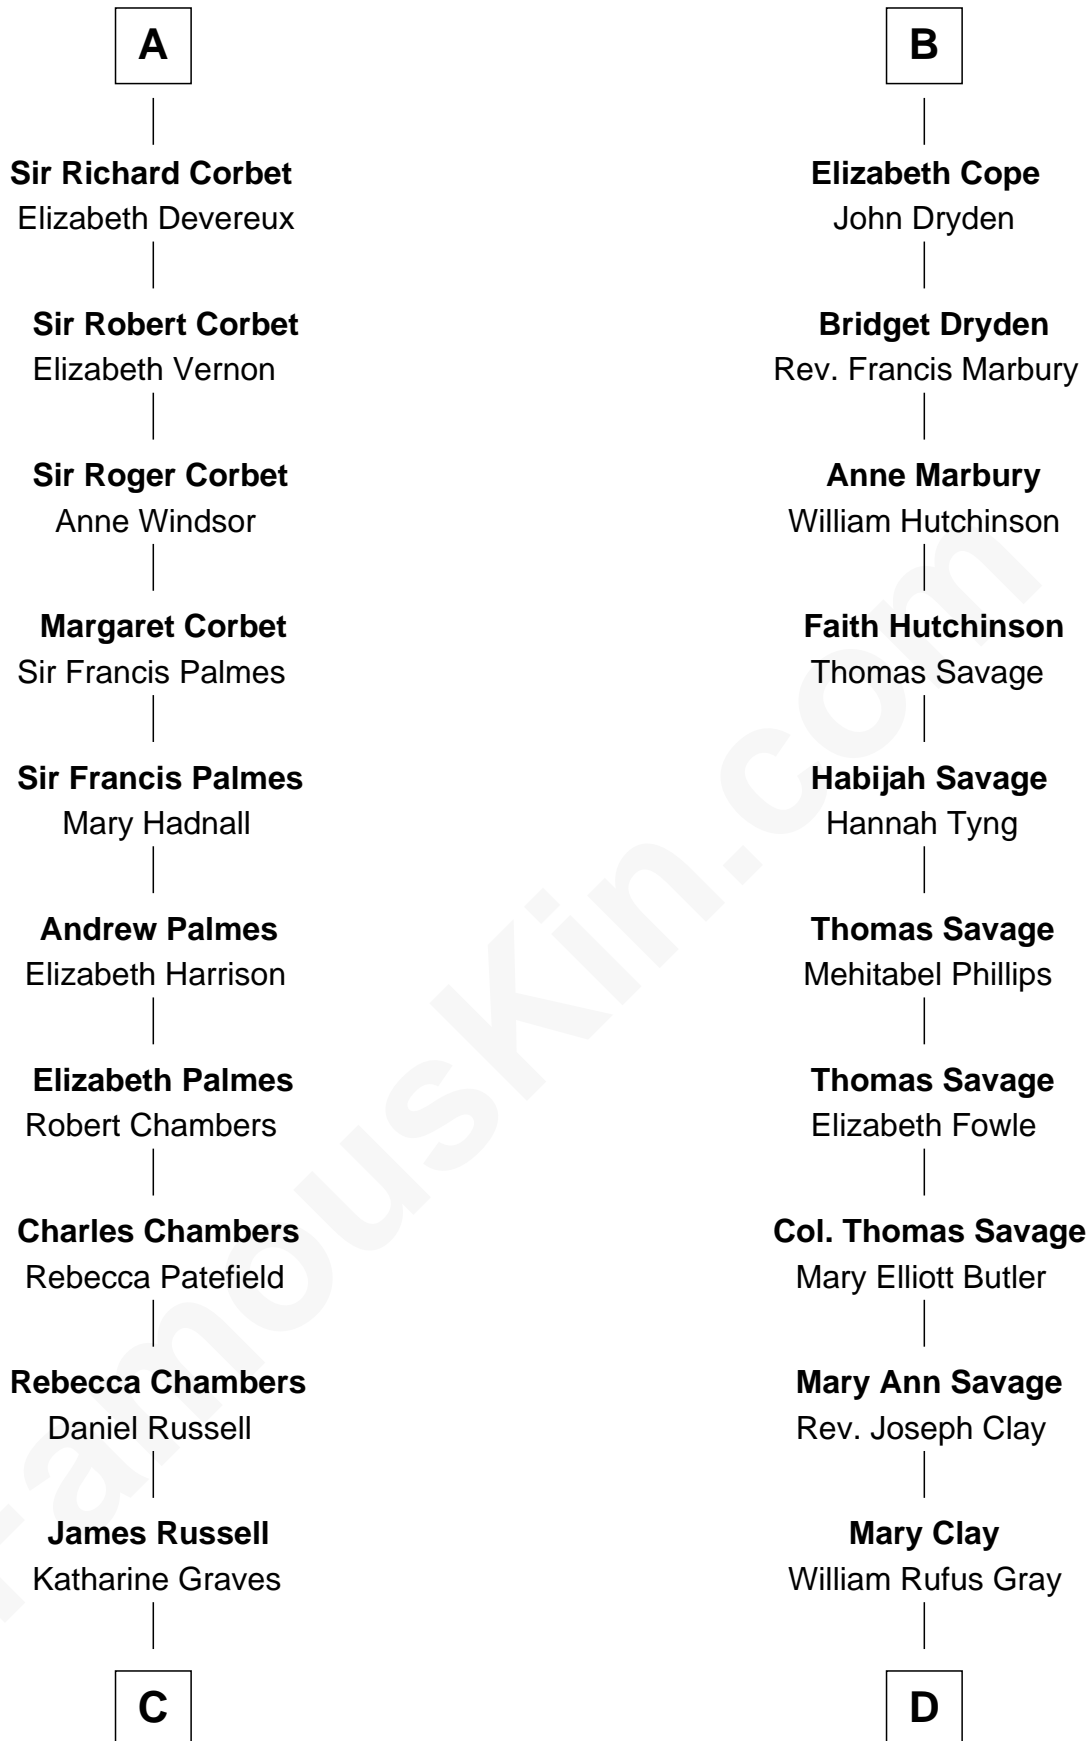

FamousKin.com
Relationship Chart of
James Russell Lowell
American "Fireside" Poet

19th cousin 2 times removed of

Story Musgrave
NASA Astronaut

Sir Gilbert Talbot
Pernel le Boteler

Elizabeth Talbot
Sir Henry de Grey

Sir Richard Talbot
Ankaret le Strange

Richard Grey
Blanche de la Vache

Mary Talbot
Sir Thomas Greene

Alice Grey
Sir William Burley

Sir Thomas Greene
Phillippa Ferrers

Elizabeth Burley
Sir John Hopton

Elizabeth Greene
William Raleigh

Sir Walter Hopton
Joan Mortimer

Sir Edward Raleigh
Margaret Verney

Sir Thomas Hopton
Eleanor Lucy

Sir Edward Raleigh
Anne Chamberlayne

Elizabeth Hopton
Sir Roger Corbet

Bridget Raleigh
Sir John Cope

A

B

Marguerite Gray
John Butler Swann

Marguerite Swann
Percy Musgrave

Story Musgrave
NASA Astronaut