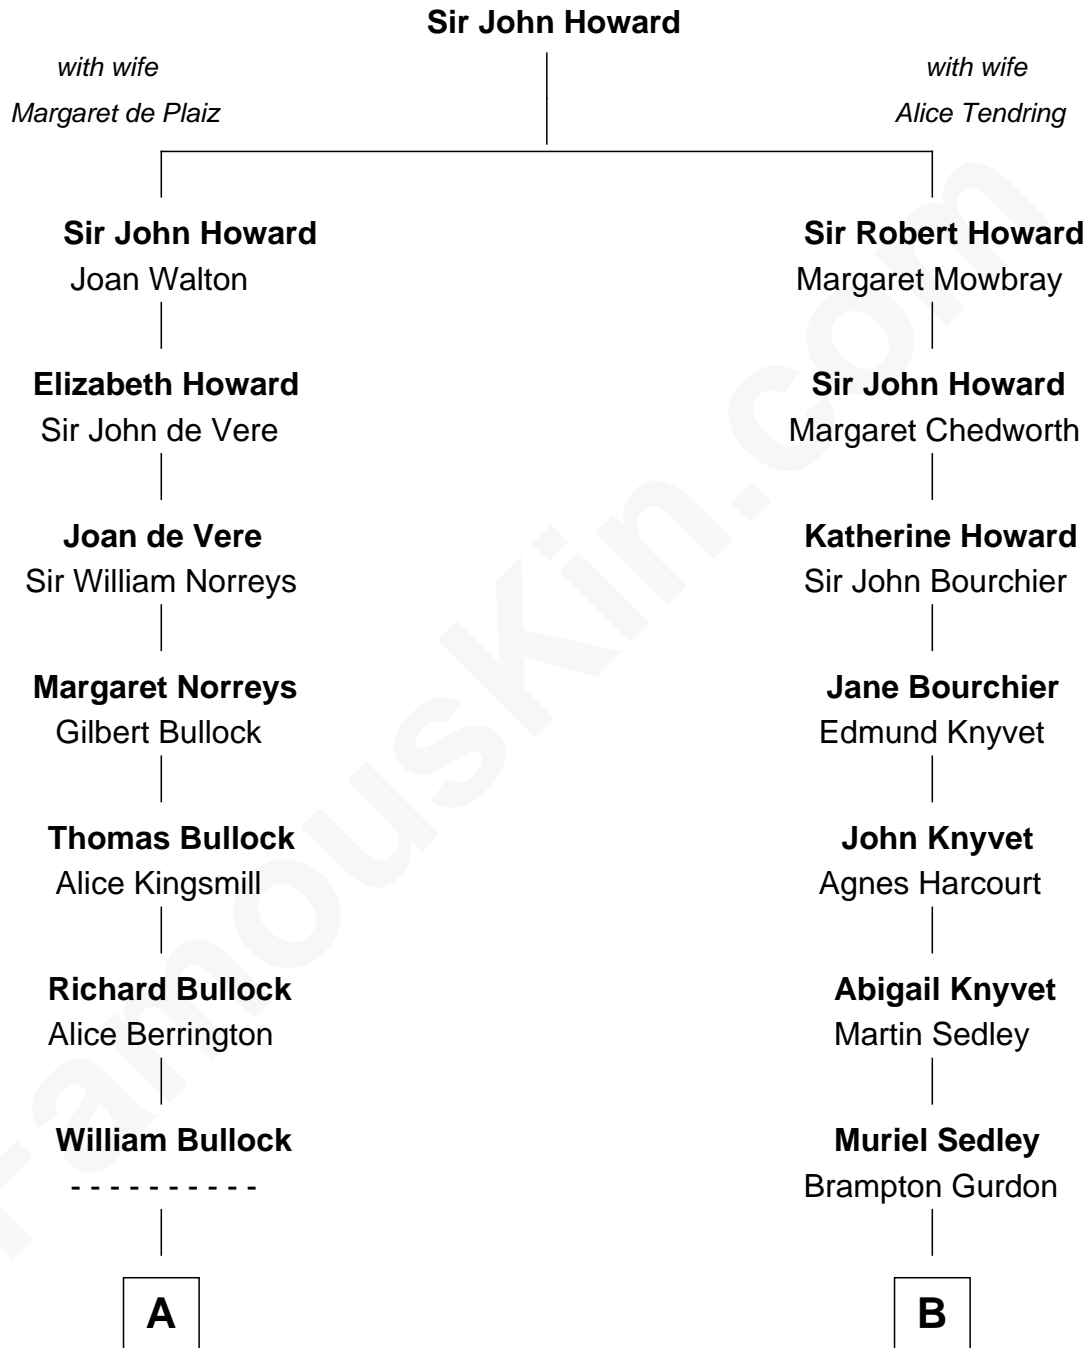

# FamousKin.com Relationship Chart of

**James Russell Lowell**

*American "Fireside" Poet*

14th cousin of

**Horace Gray**

*U.S. Supreme Court Justice*

**A**

**Elizabeth Bullock**  
Augustine Clement