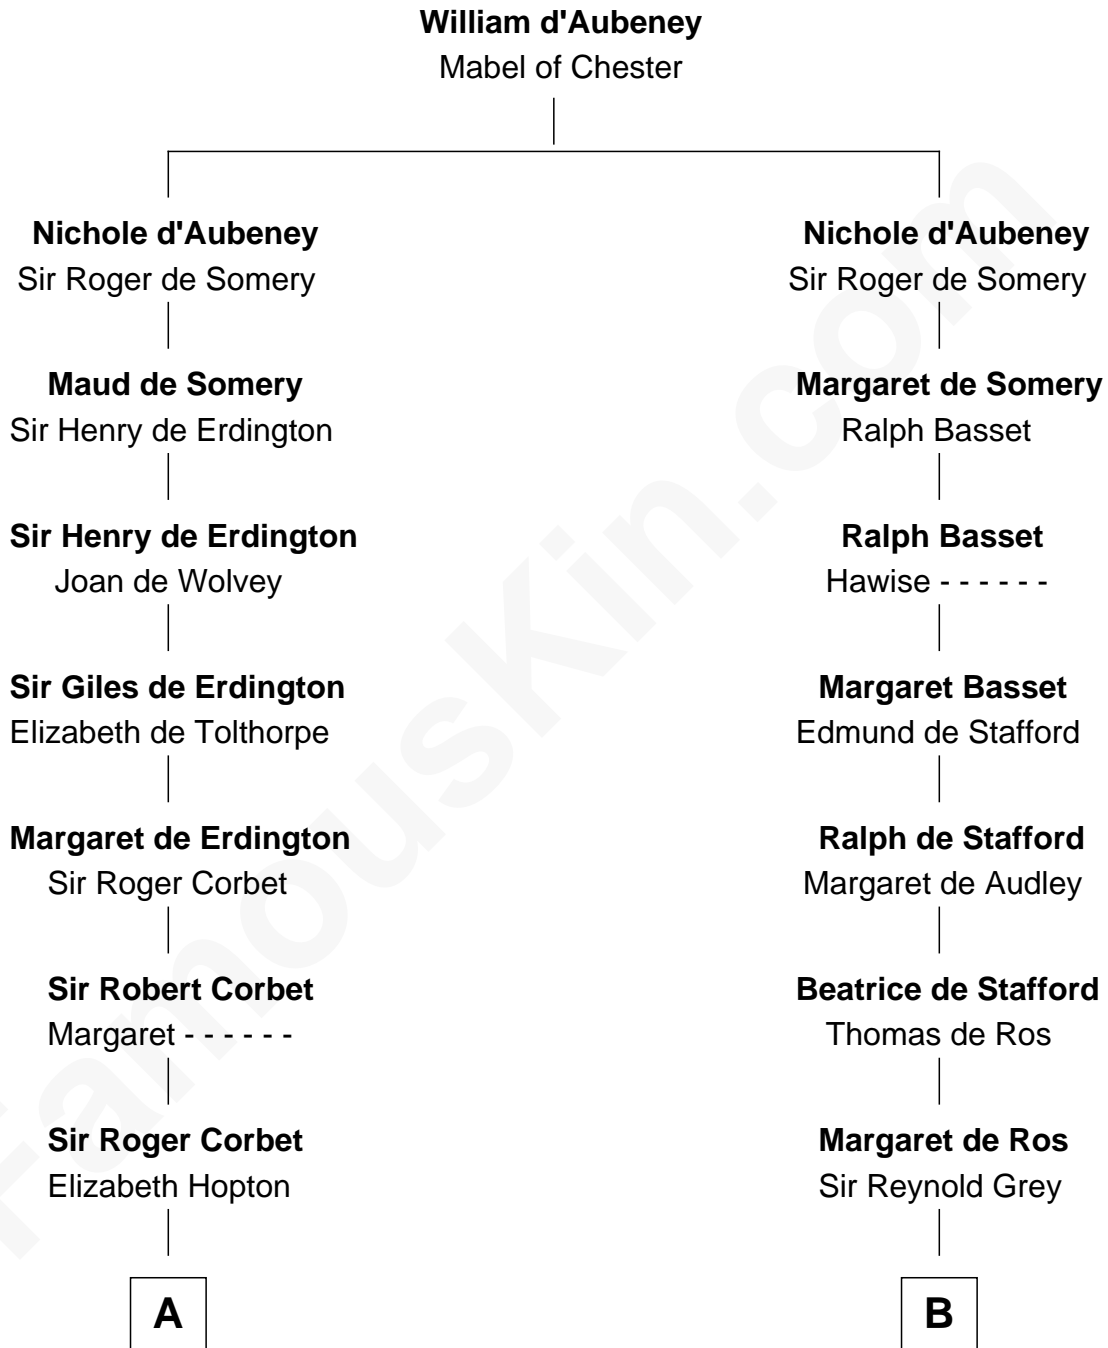

**FamousKin.com**  
**Relationship Chart of**  
**James Russell Lowell**  
*American "Fireside" Poet*

19th cousin 2 times removed of

**Horace Gray**  
*U.S. Supreme Court Justice*

**C**

**Rebecca Russell**