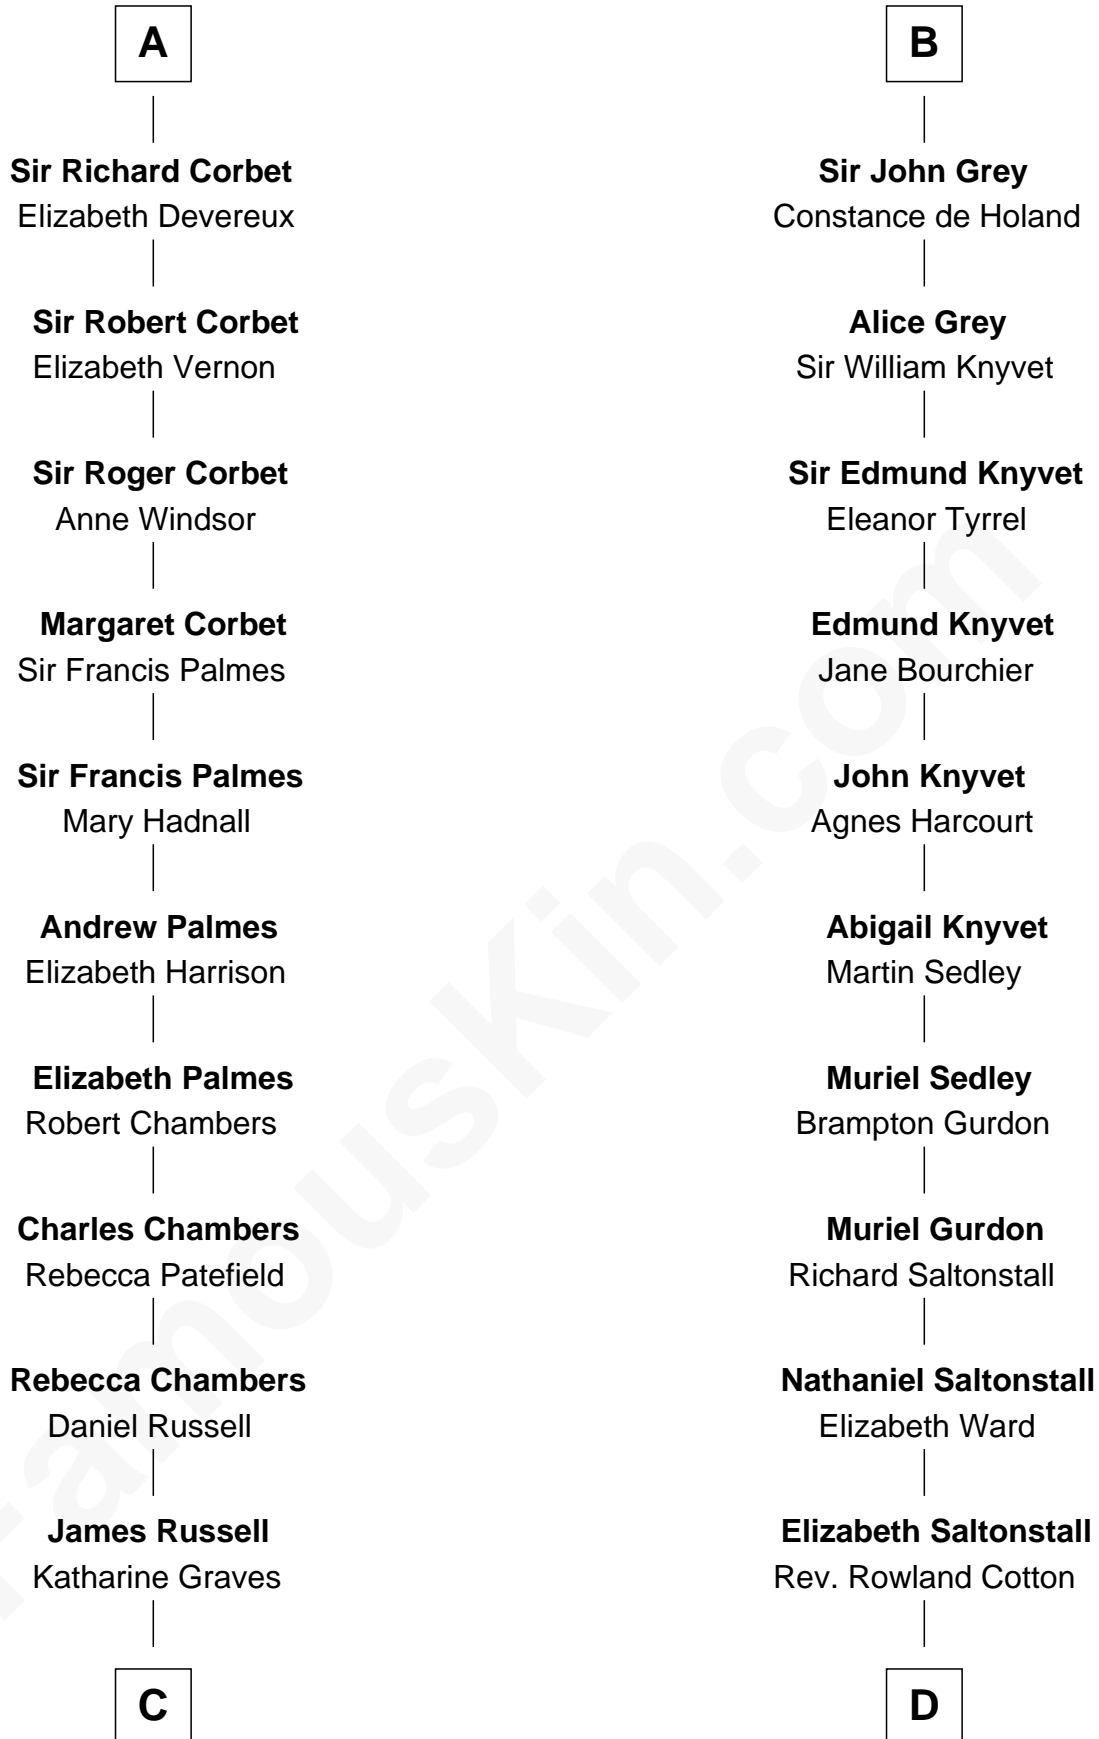

**FamousKin.com**  
**Relationship Chart of**  
**James Russell Lowell**  
*American "Fireside" Poet*

19th cousin 2 times removed of

**Horace Gray**  
*U.S. Supreme Court Justice*

**C**

**Rebecca Russell**