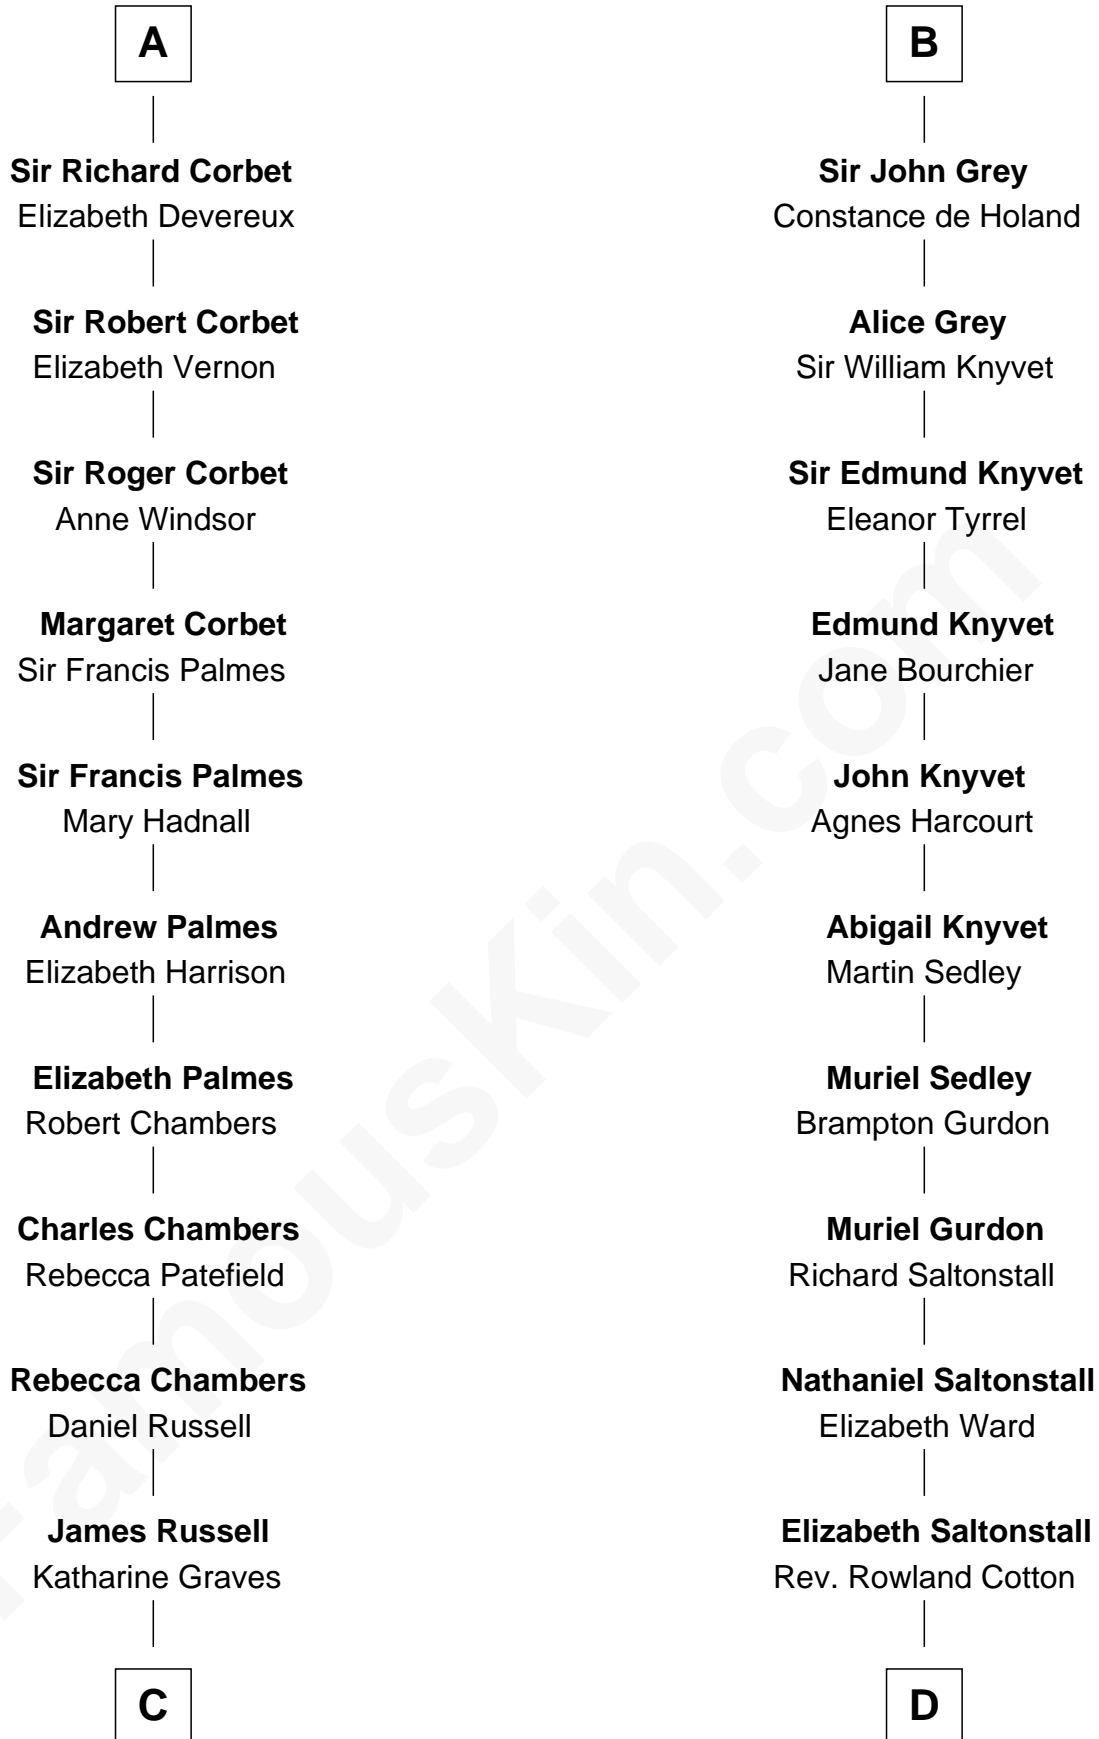

FamousKin.com
Relationship Chart of
James Russell Lowell
American "Fireside" Poet

19th cousin 2 times removed of

Horace Gray
U.S. Supreme Court Justice

C

Rebecca Russell

John Lowell

Rev. Charles Lowell

Harriet Brackett Spence