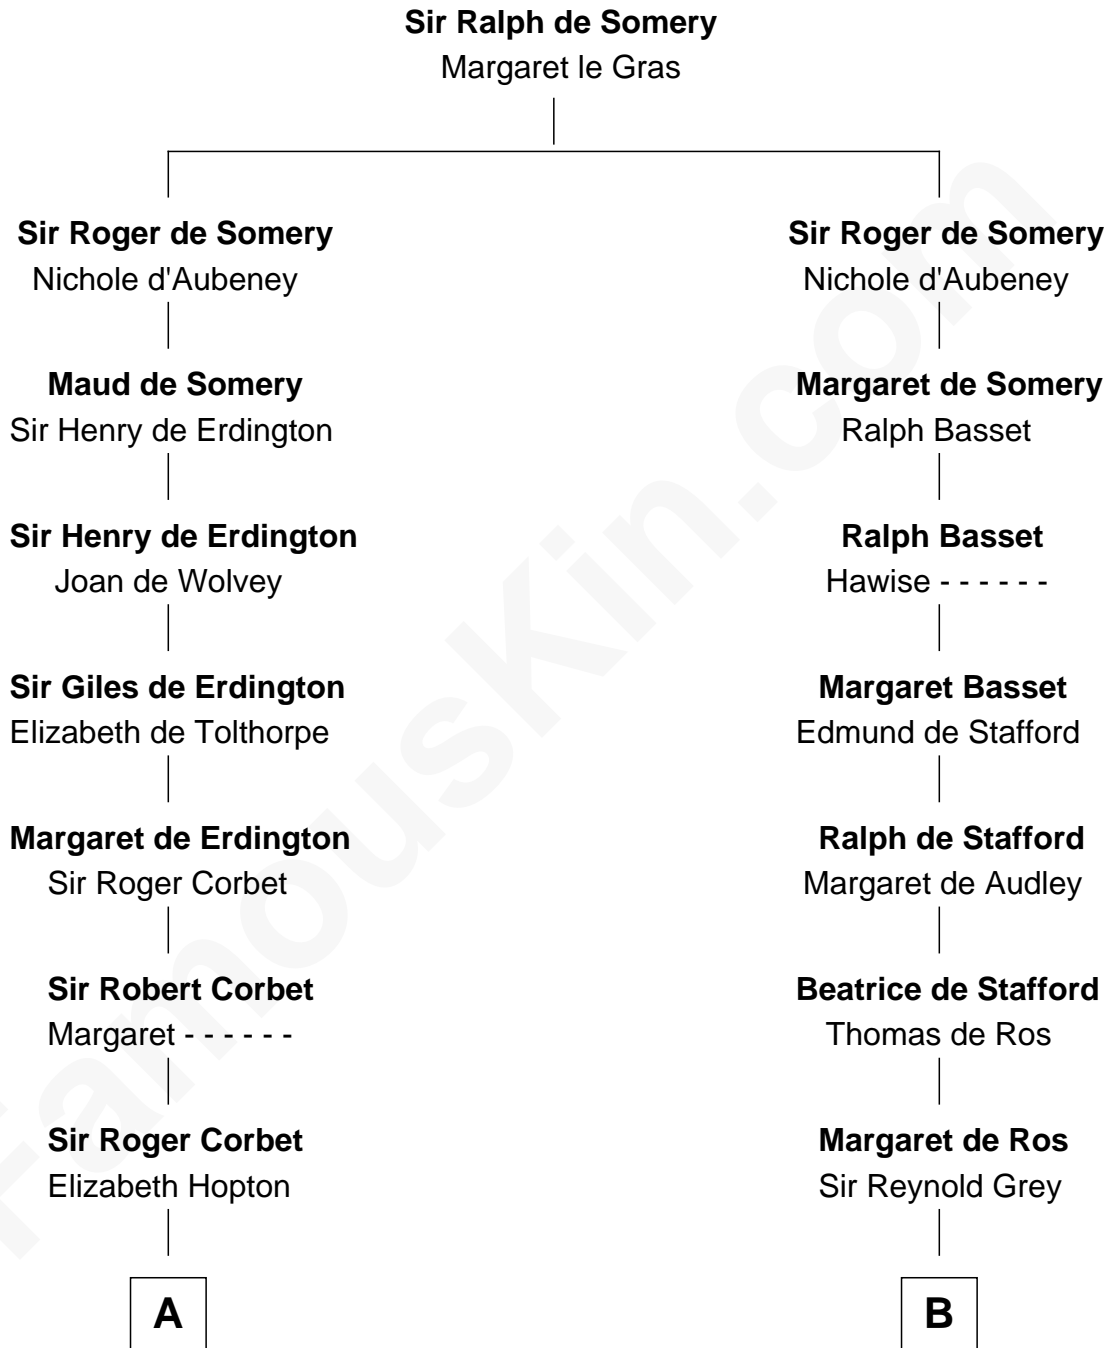

FamousKin.com
Relationship Chart of
James Russell Lowell
American "Fireside" Poet

19th cousin 2 times removed of

Horace Gray
U.S. Supreme Court Justice

C

Rebecca Russell

John Lowell

Rev. Charles Lowell

Harriet Brackett Spence