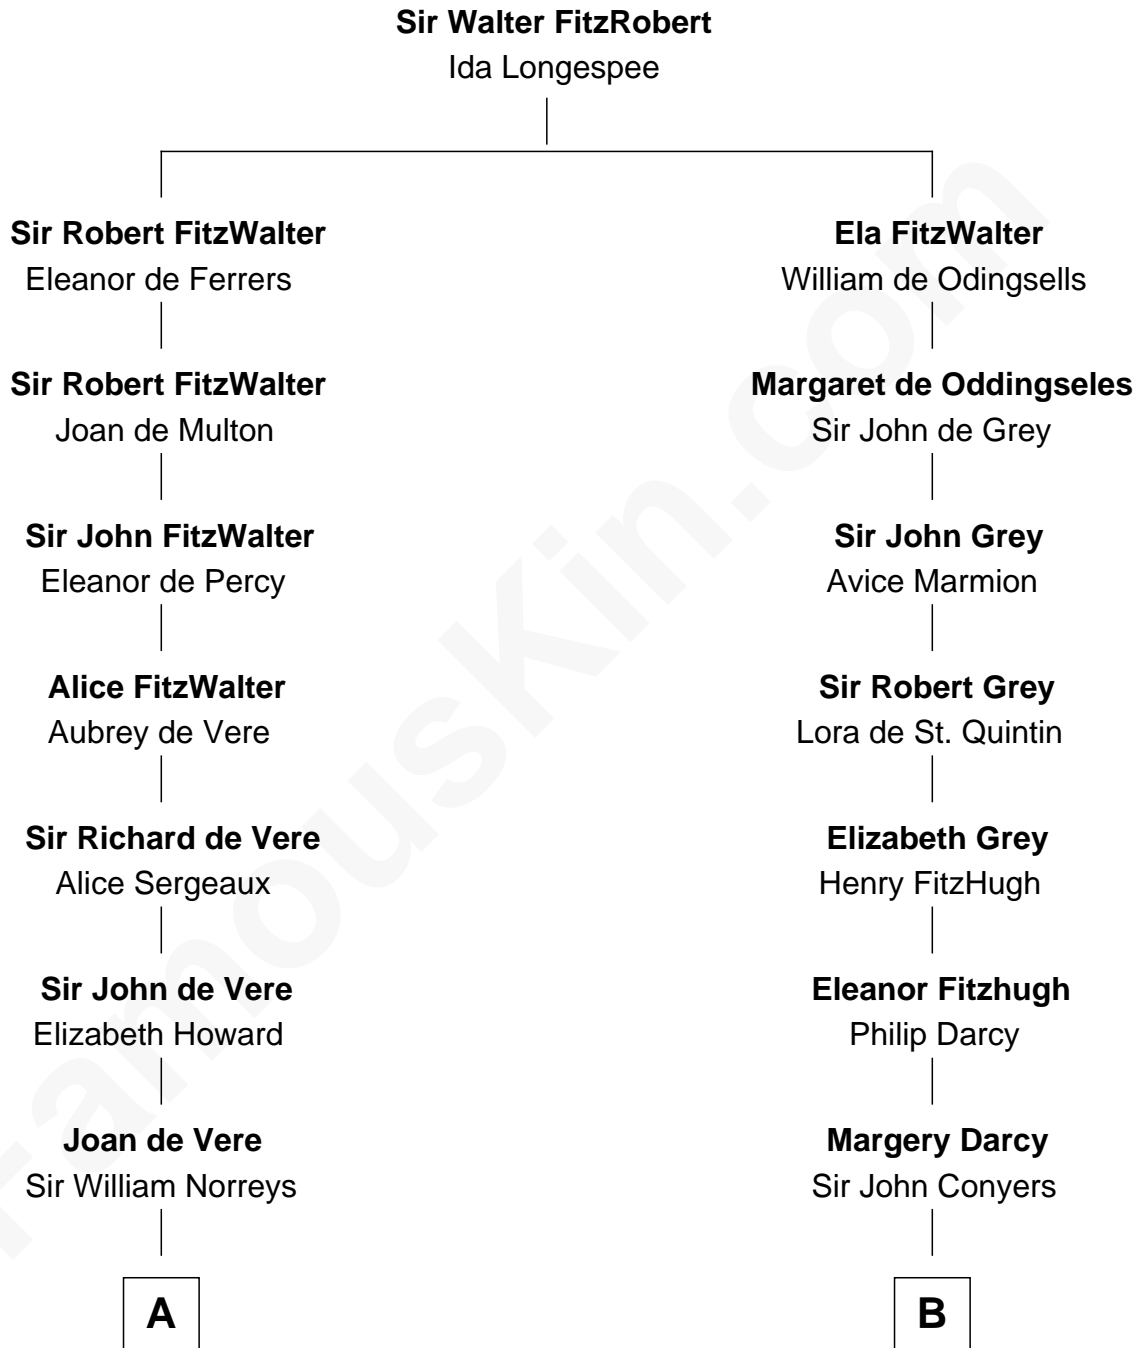

FamousKin.com
Relationship Chart of
James Russell Lowell
American "Fireside" Poet

18th cousin 2 times removed of
Horace Gray
U.S. Supreme Court Justice

C

Rev. Charles Lowell
Harriet Brackett Spence

James Russell Lowell
American "Fireside" Poet

D

Elizabeth Brown
John Chipman

Elizabeth Chipman
William Gray

Horace Gray
Harriet Upham

Horace Gray
U.S. Supreme Court Justice

FamousKin.com