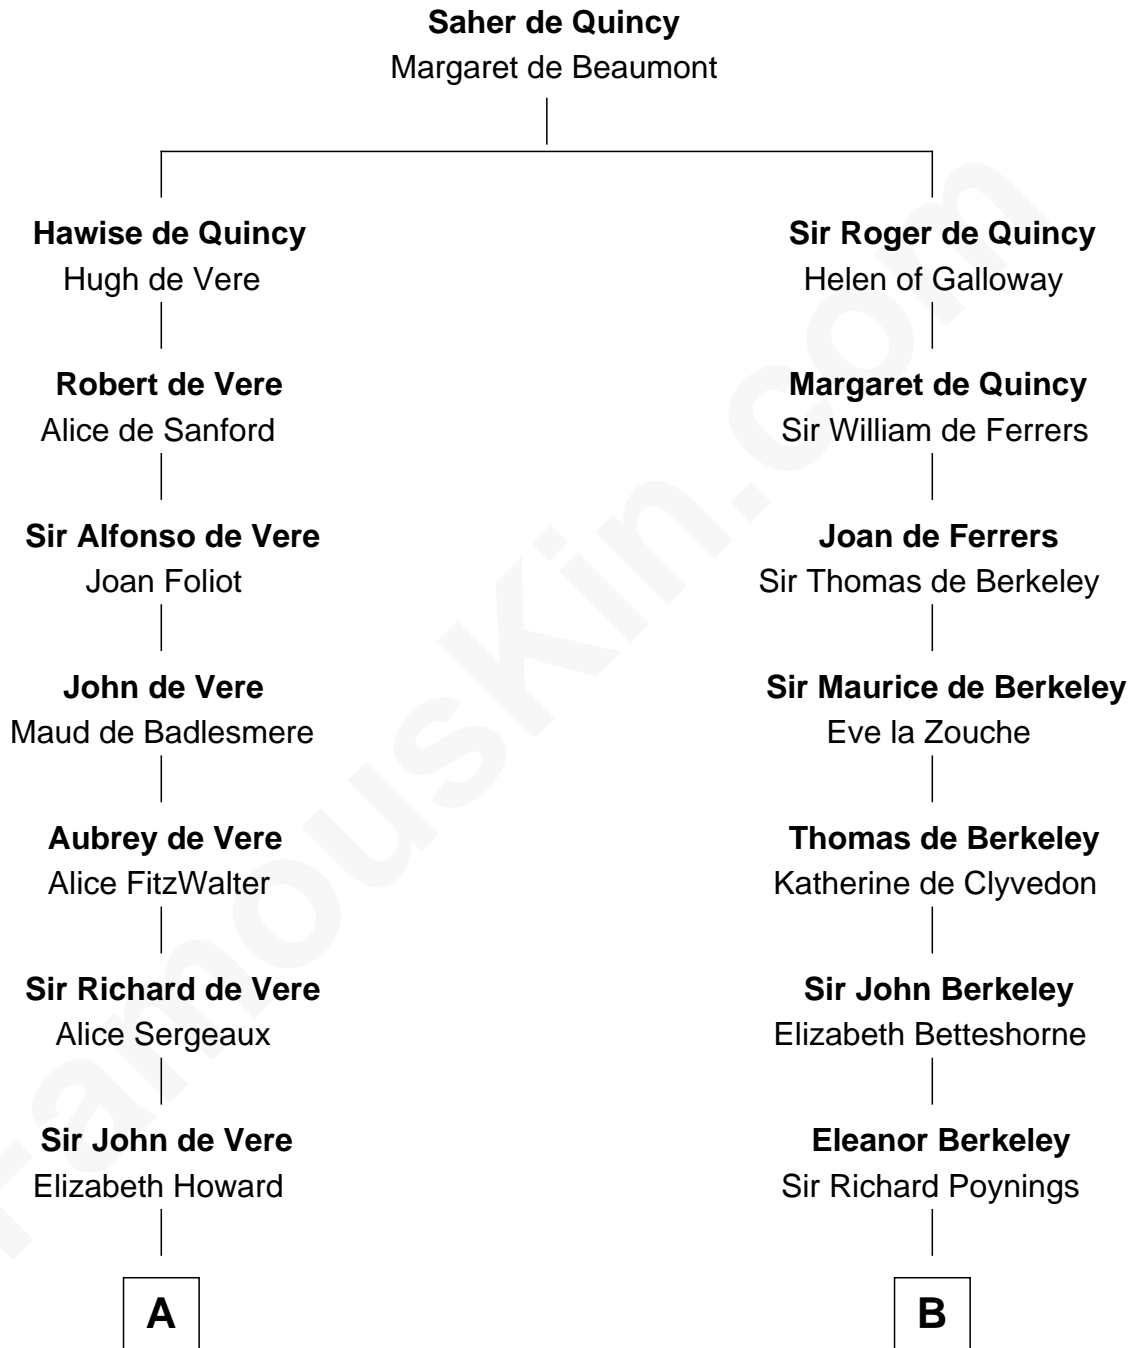

FamousKin.com
Relationship Chart of
James Russell Lowell
American "Fireside" Poet

19th cousin 2 times removed of
Horace Gray
U.S. Supreme Court Justice

C

John Lowell

Rebecca Russell

Rev. Charles Lowell

Harriet Brackett Spence

William Gray

Horace Gray

Harriet Upham

Horace Gray

U.S. Supreme Court Justice