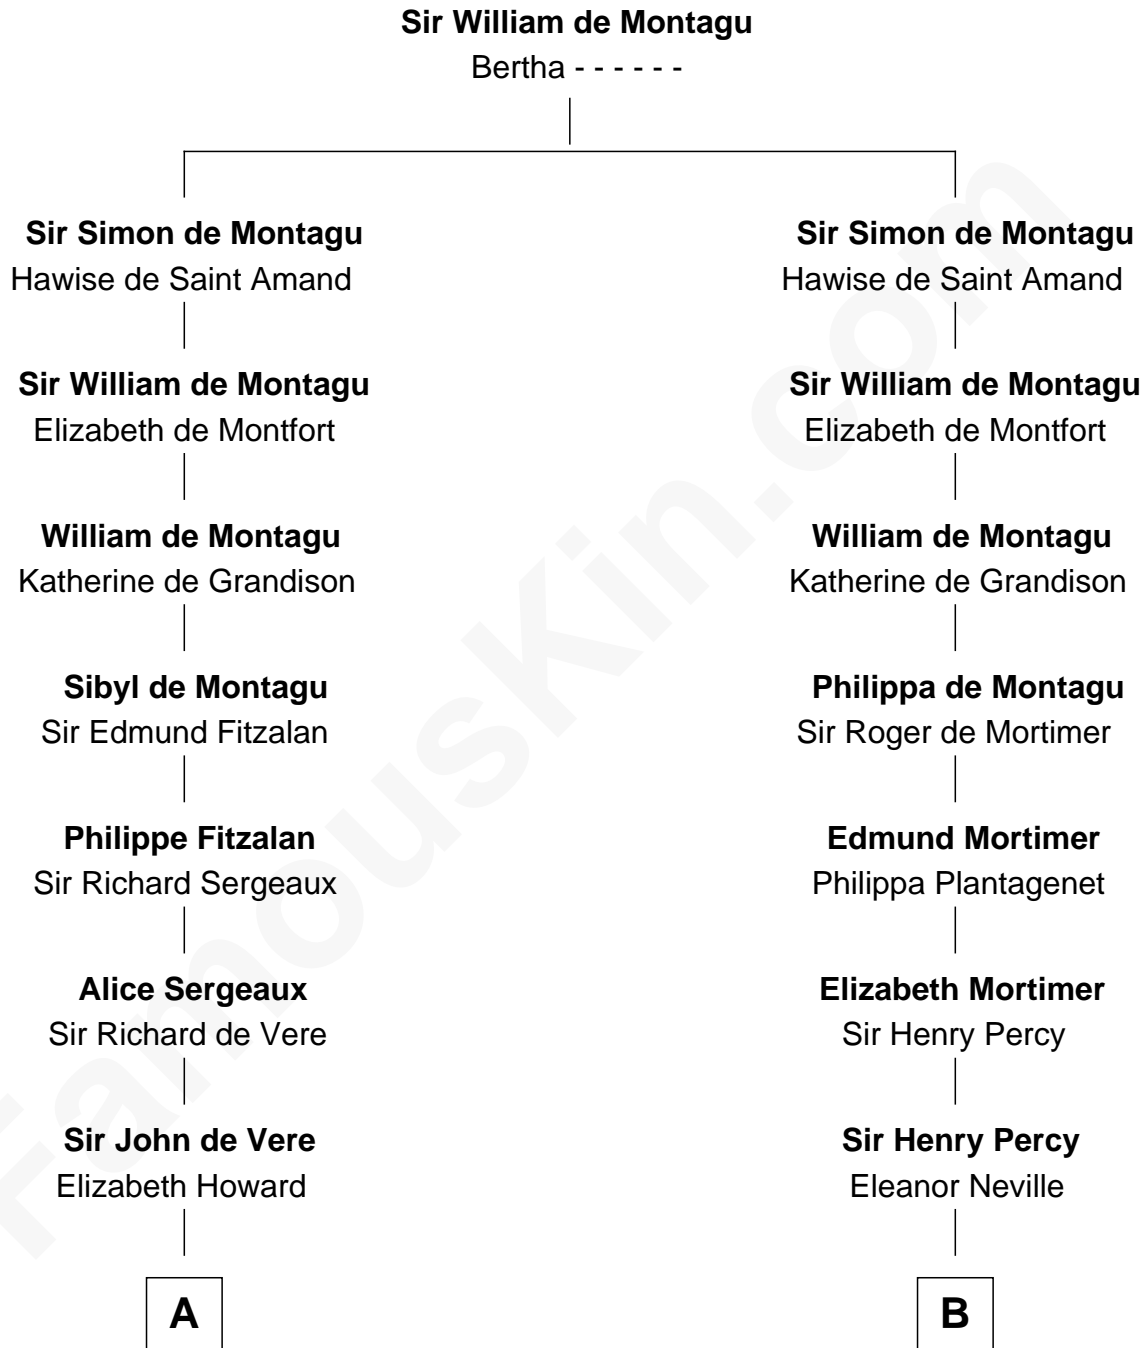

FamousKin.com
Relationship Chart of
James Russell Lowell
American "Fireside" Poet

19th cousin 2 times removed of

Horace Gray
U.S. Supreme Court Justice

C

John Lowell

Rebecca Russell

Rev. Charles Lowell

Harriet Brackett Spence

William Gray

Horace Gray

Harriet Upham

Horace Gray

U.S. Supreme Court Justice