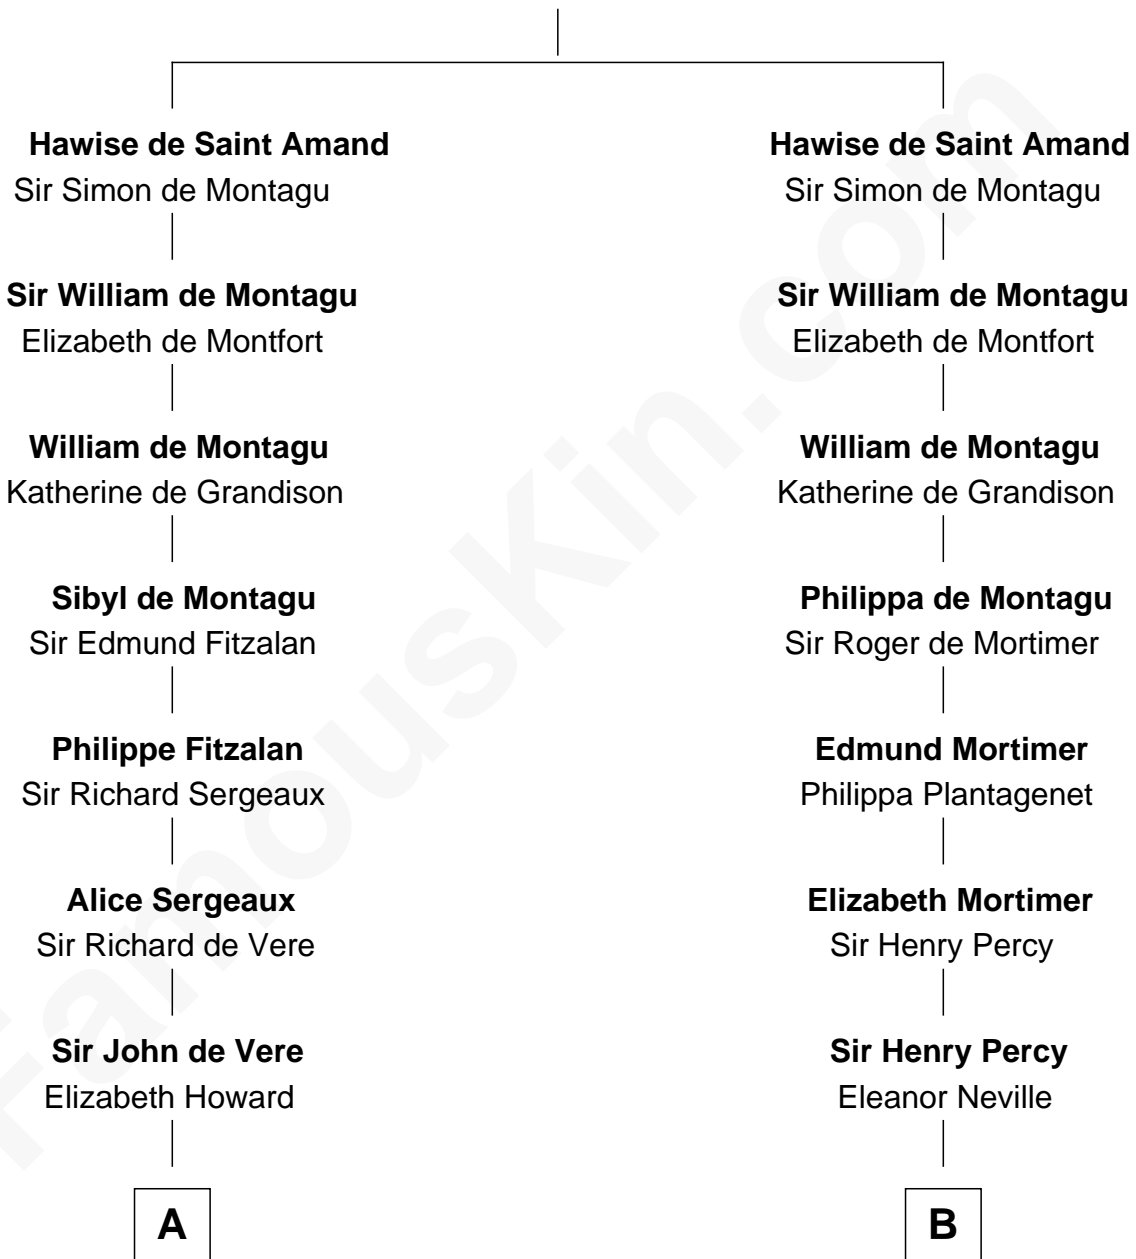

**FamousKin.com**  
**Relationship Chart of**  
**James Russell Lowell**  
*American "Fireside" Poet*

**19th cousin 2 times removed of**  
**Horace Gray**  
*U.S. Supreme Court Justice*

**Amaury de Saint Amand**

**C**

**John Lowell**

Rebecca Russell

**Rev. Charles Lowell**

Harriet Brackett Spence

**James Russell Lowell**

*American "Fireside" Poet*

**D**

**Horace Gray**

*U.S. Supreme Court Justice*