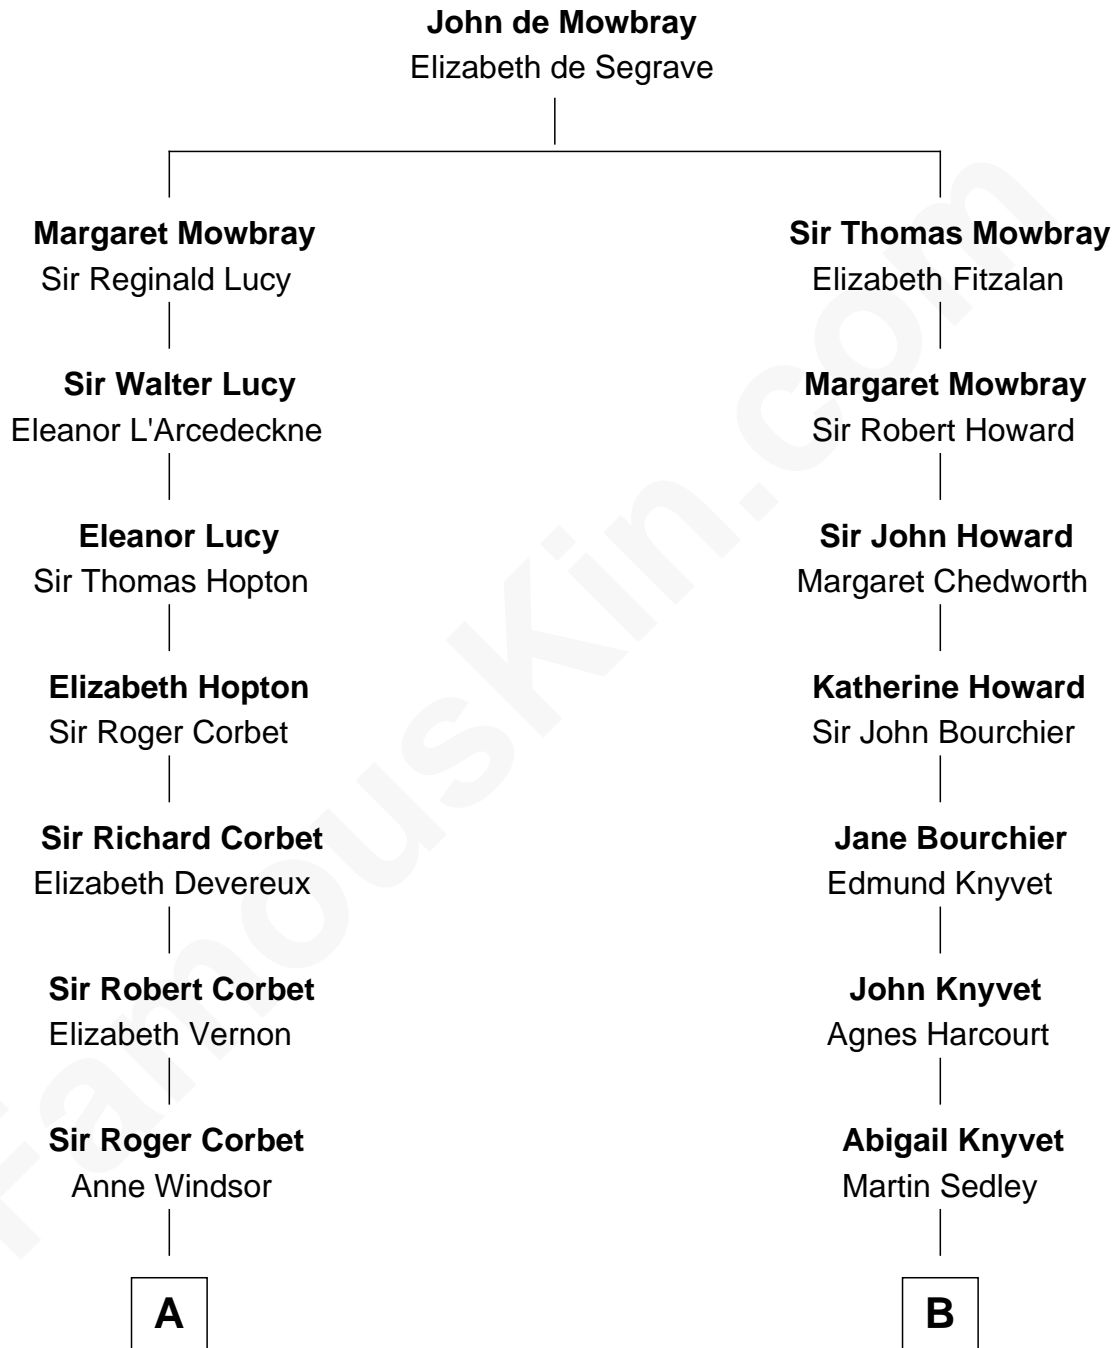

**FamousKin.com**  
**Relationship Chart of**  
**James Russell Lowell**  
*American "Fireside" Poet*

**15th cousin 1 time removed of**  
**Horace Gray**  
*U.S. Supreme Court Justice*

**A**

**Margaret Corbet**  
Sir Francis Palmes

**Sir Francis Palmes**  
Mary Hadnall

**Andrew Palmes**  
Elizabeth Harrison

**Elizabeth Palmes**  
Robert Chambers

**Charles Chambers**  
Rebecca Patefield

**Rebecca Chambers**  
Daniel Russell

**James Russell**  
Katharine Graves

**Horace Gray**  
*U.S. Supreme Court Justice*