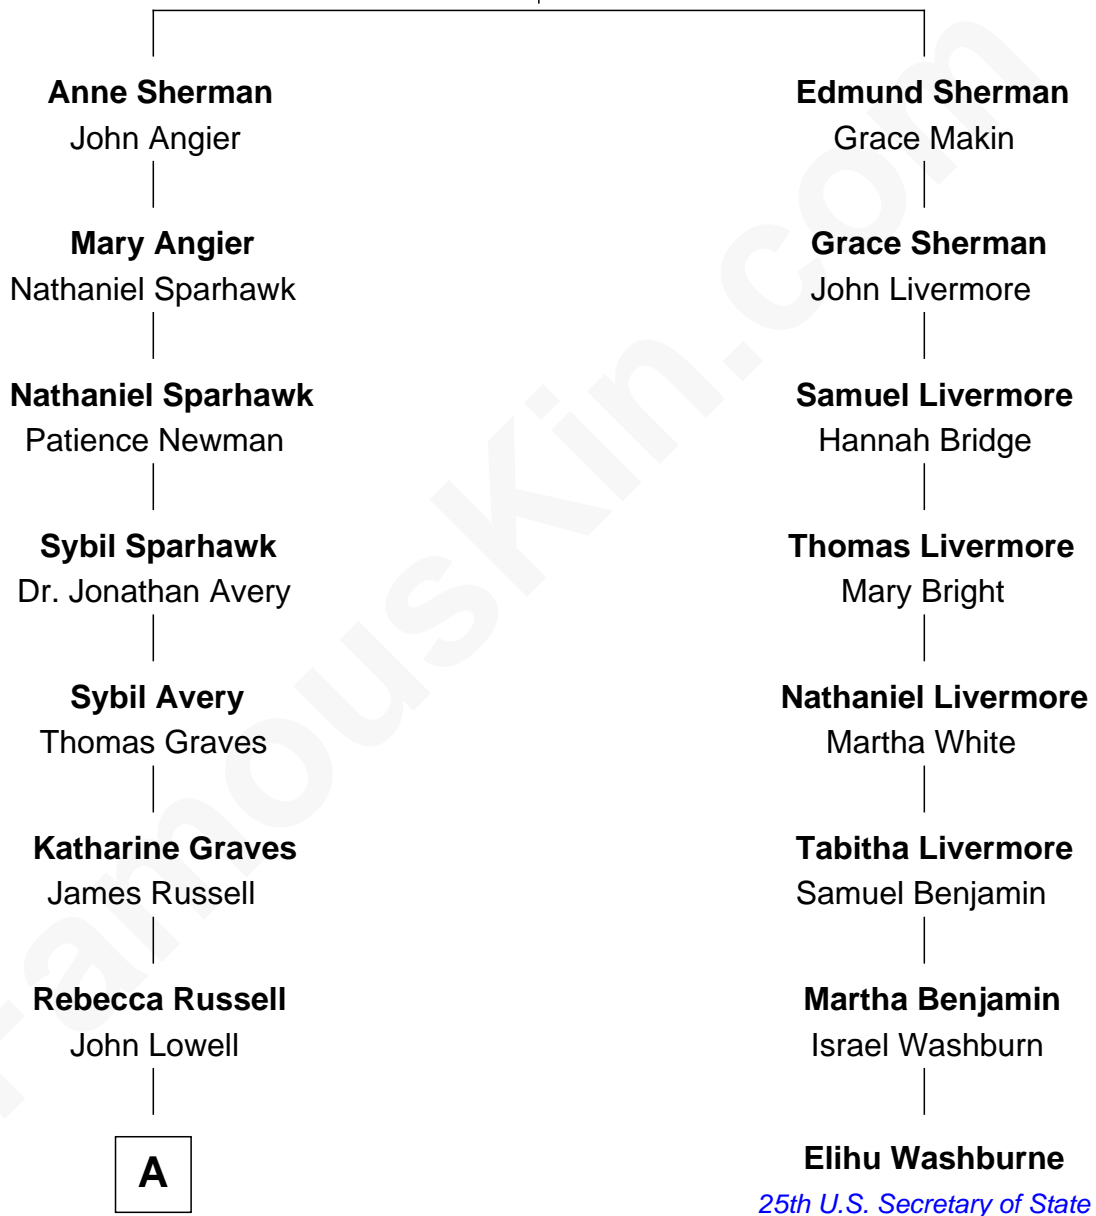

FamousKin.com Relationship Chart of

James Russell Lowell

American "Fireside" Poet

7th cousin 1 time removed of

Elihu Washburne

25th U.S. Secretary of State

Edmund Sherman

Anne Pellett

A

Rev. Charles Lowell
Harriet Brackett Spence

James Russell Lowell
American "Fireside" Poet

FamousKin.com