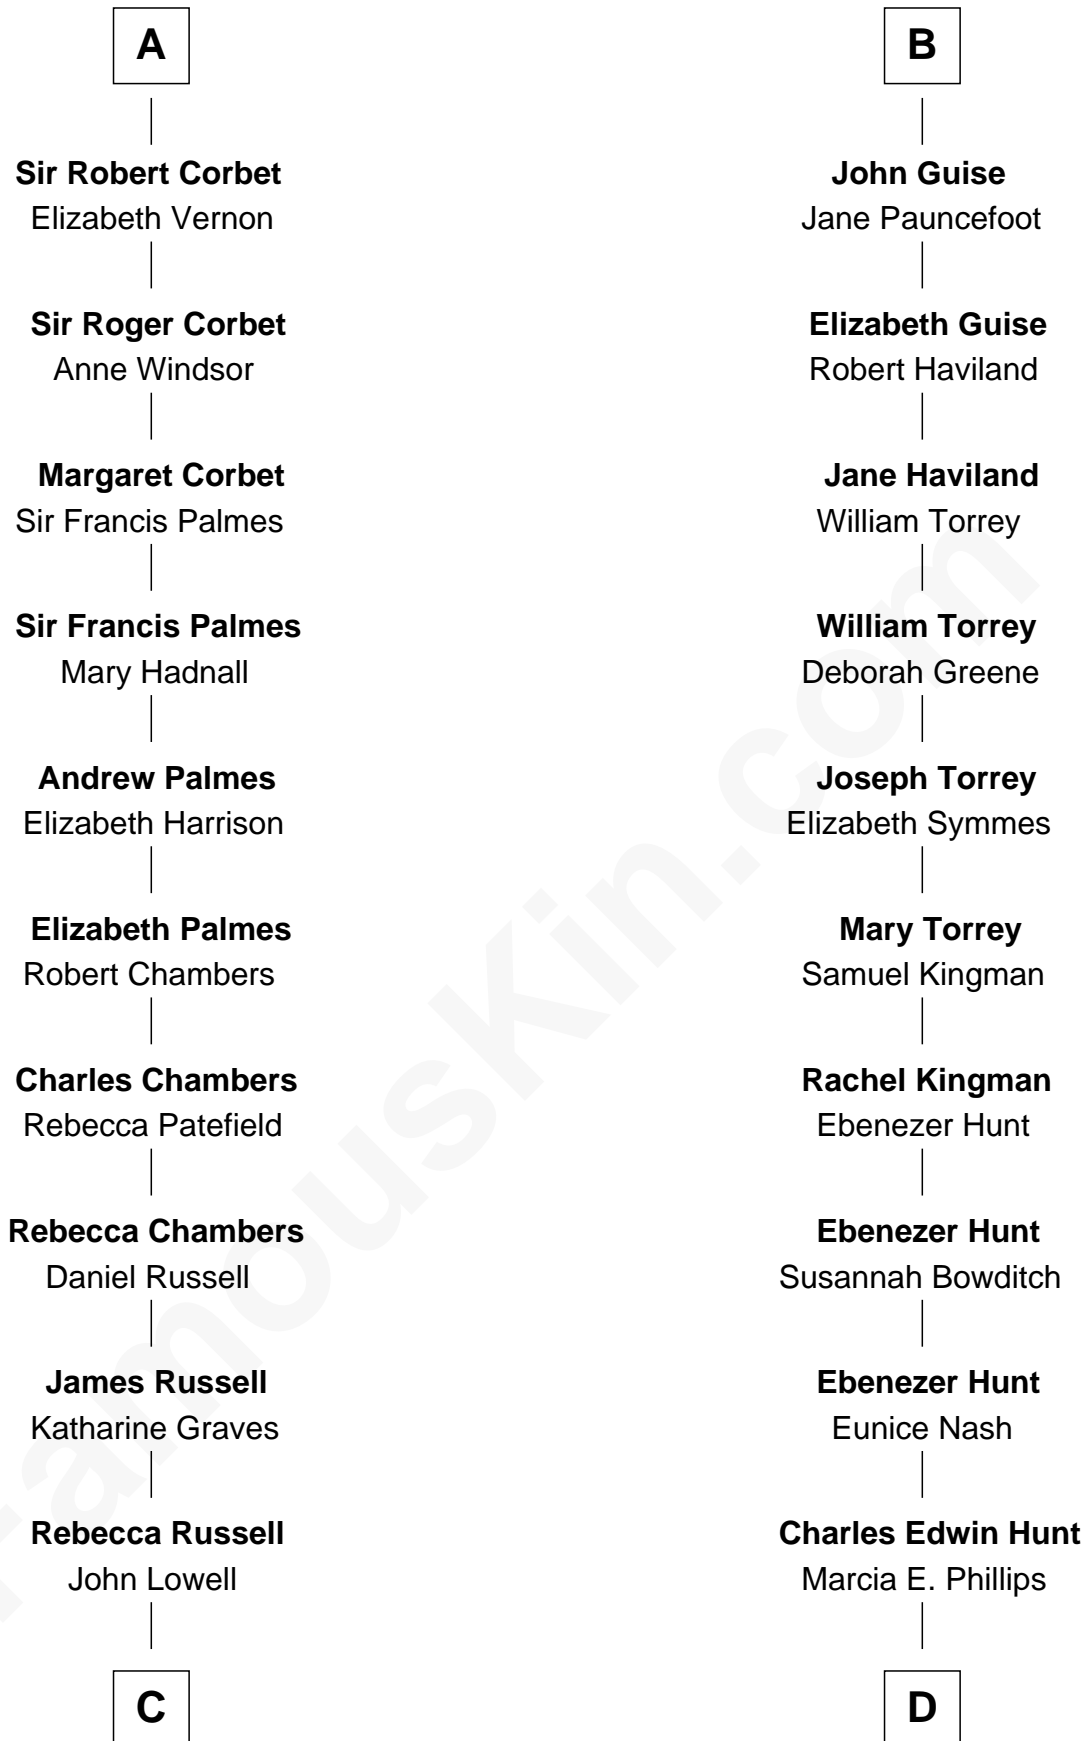

FamousKin.com

Relationship Chart of

James Russell Lowell

American "Fireside" Poet

18th cousin 2 times removed of

Linda Hunt

TV and Movie Actress

C