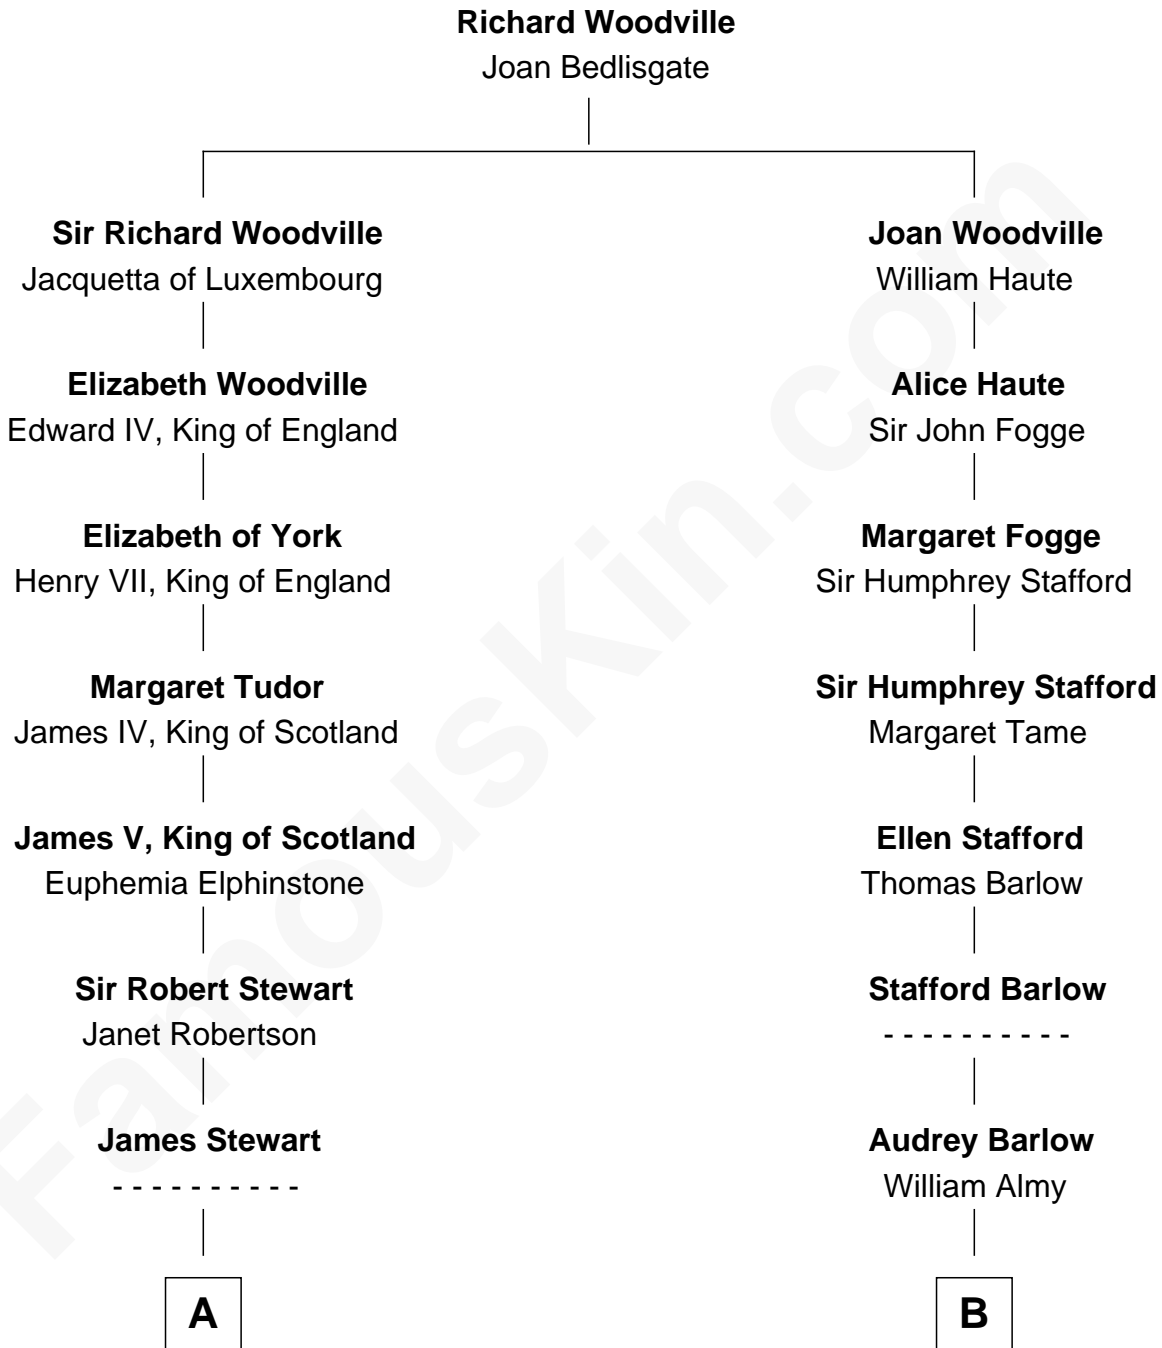

## Relationship Chart of

### James Russell Lowell

American "Fireside" Poet

15th cousin 3 times removed of

**Linda Hunt**

TV and Movie Actress

**C**

**Raymond Davy Hunt**

Elsie R. Doying