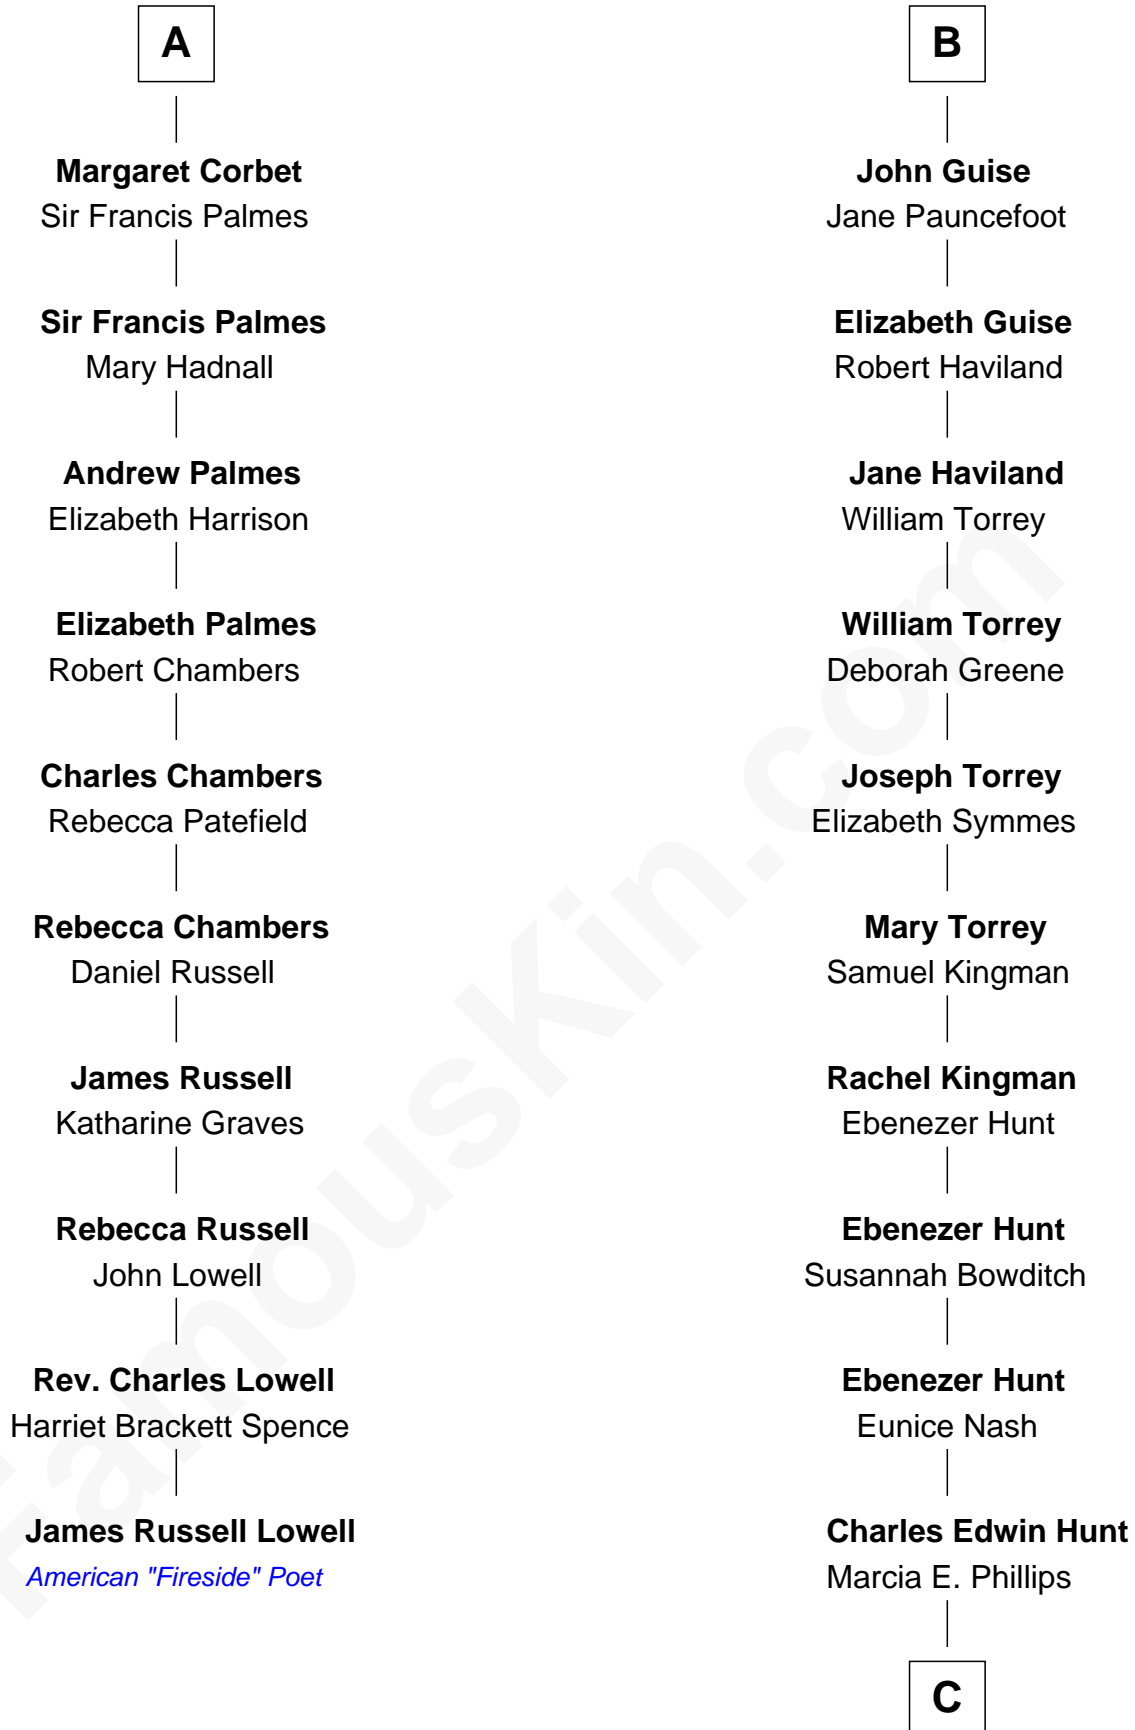

## Relationship Chart of

### James Russell Lowell

American "Fireside" Poet

16th cousin 4 times removed of

**Linda Hunt**

TV and Movie Actress

**Sir William de Ros**  
Margery de Badlesmere

C

**Charles Phillips Hunt**