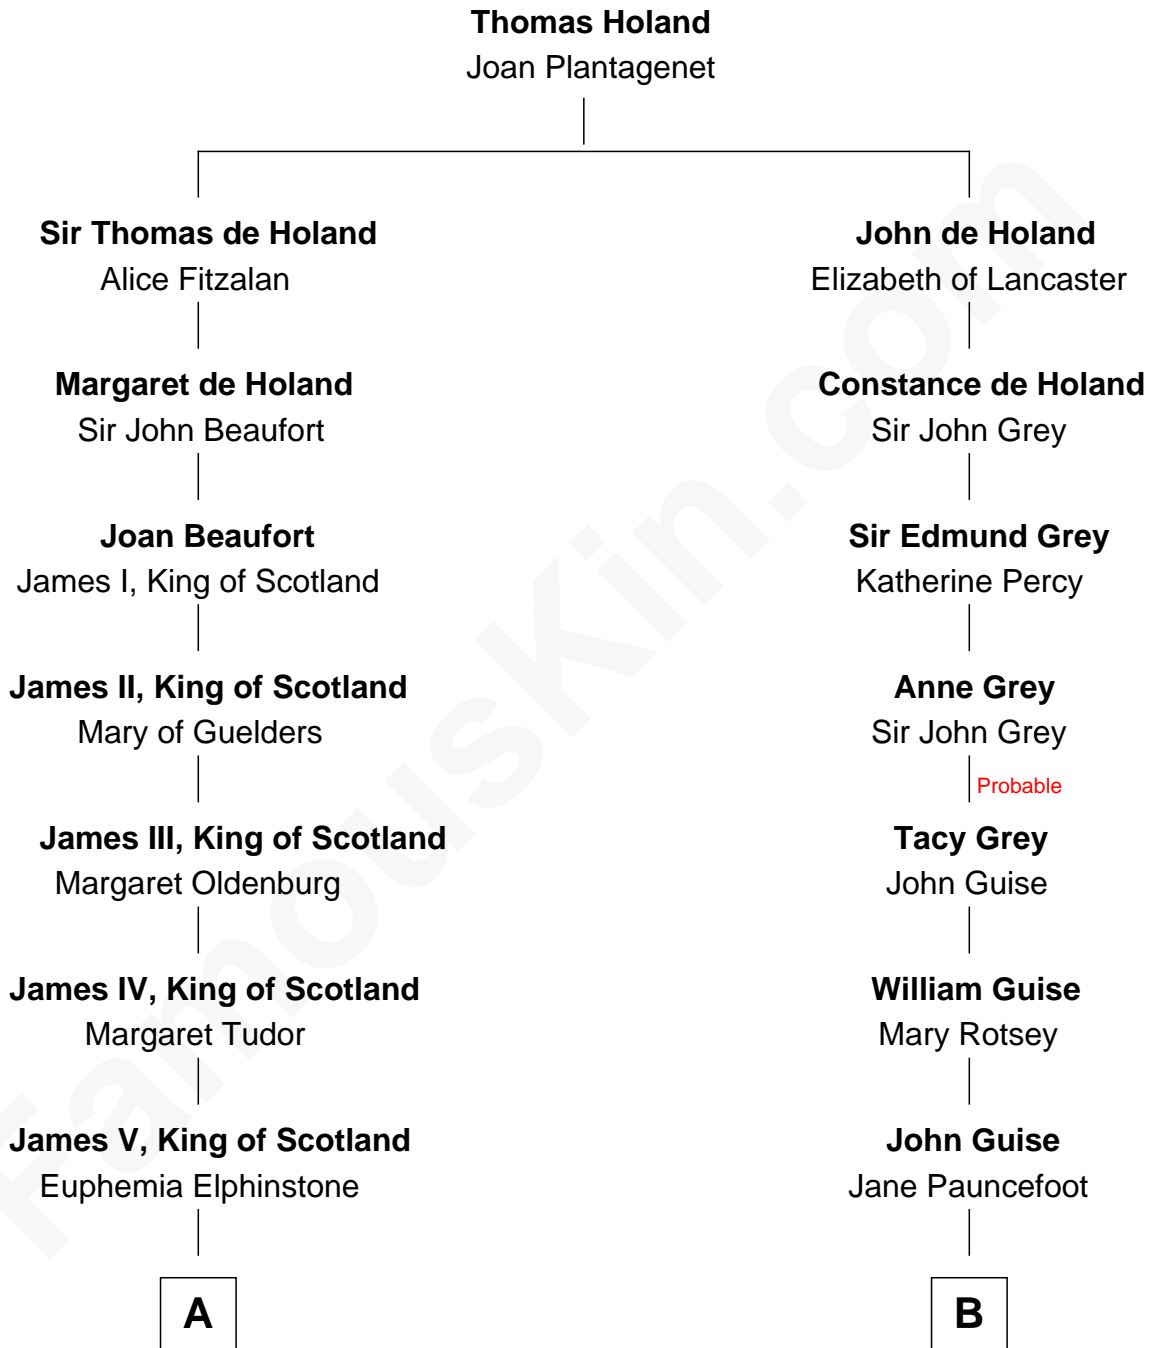

FamousKin.com

Relationship Chart of

James Russell Lowell

American "Fireside" Poet

17th cousin 2 times removed of

Linda Hunt

TV and Movie Actress

C