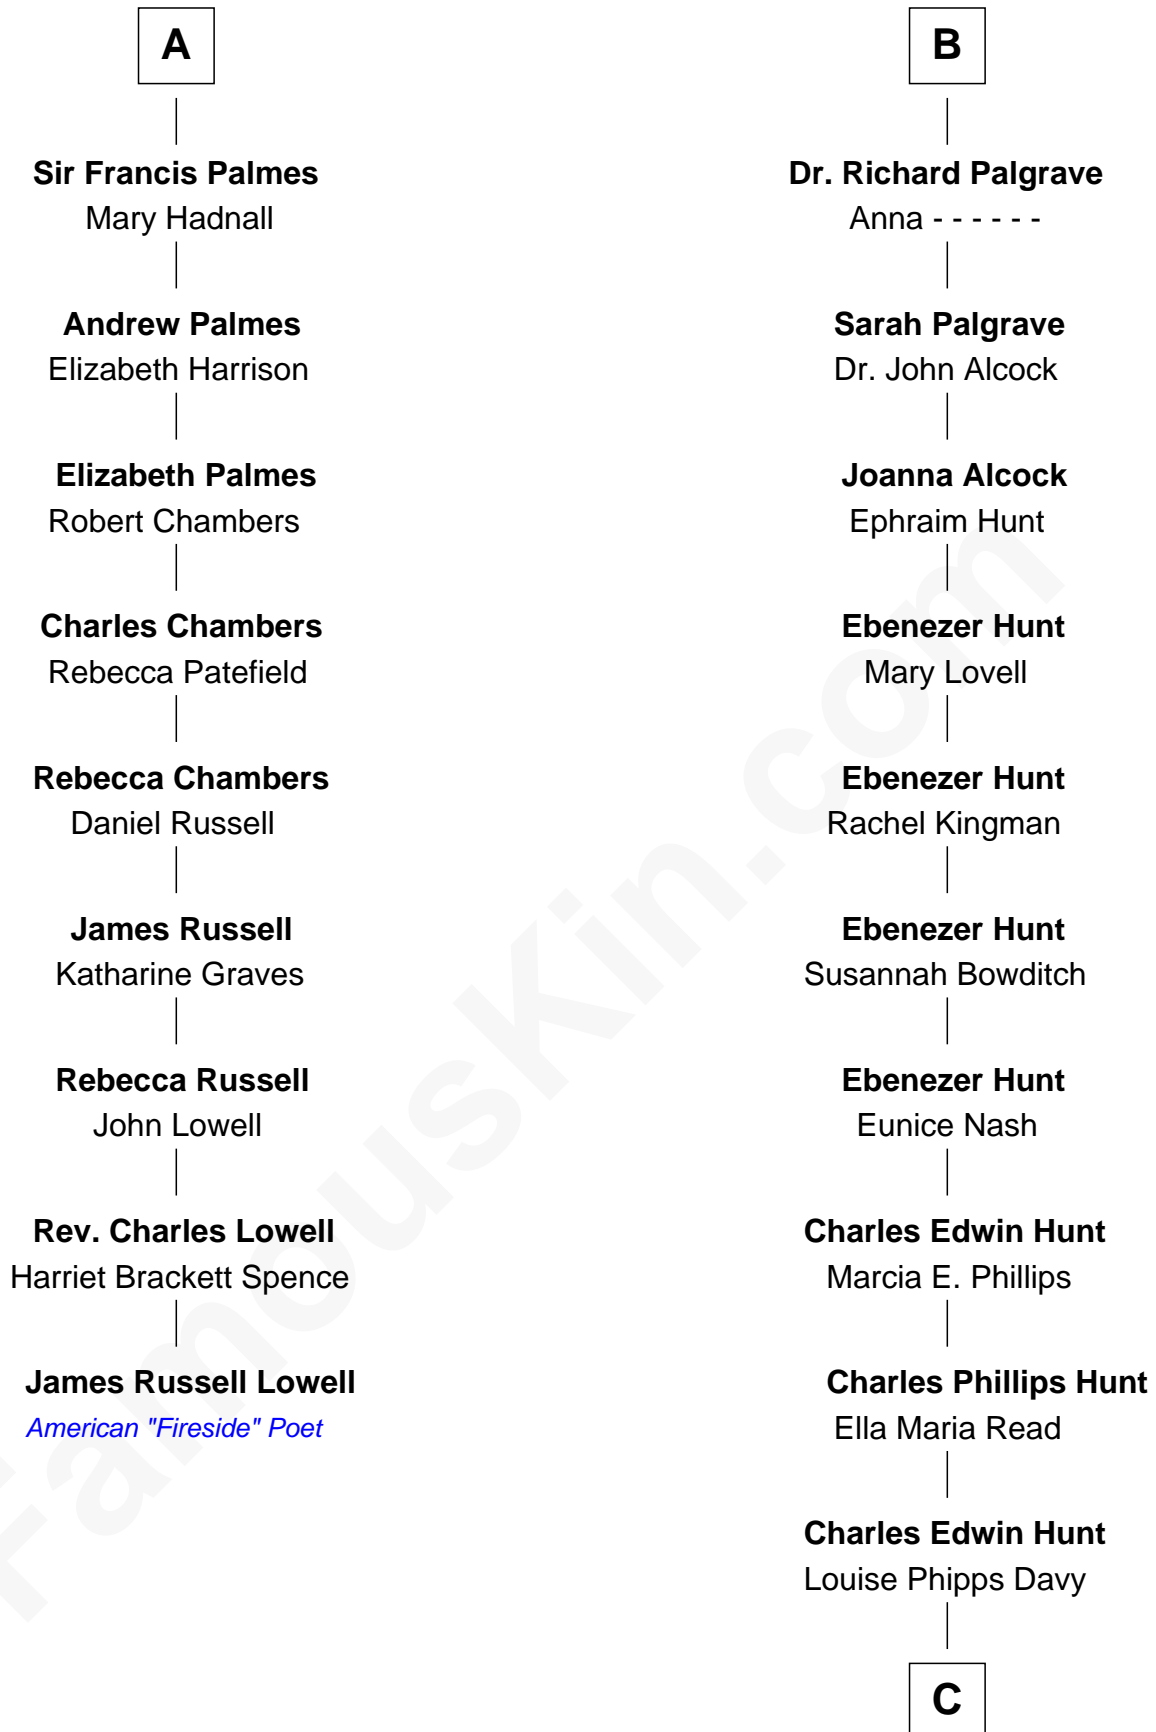

## Relationship Chart of

### James Russell Lowell

American "Fireside" Poet

15th cousin 3 times removed of

**Linda Hunt**

TV and Movie Actress

**Sir Richard Fitzalan**  
Elizabeth de Bohun

C

Raymond Davy Hunt