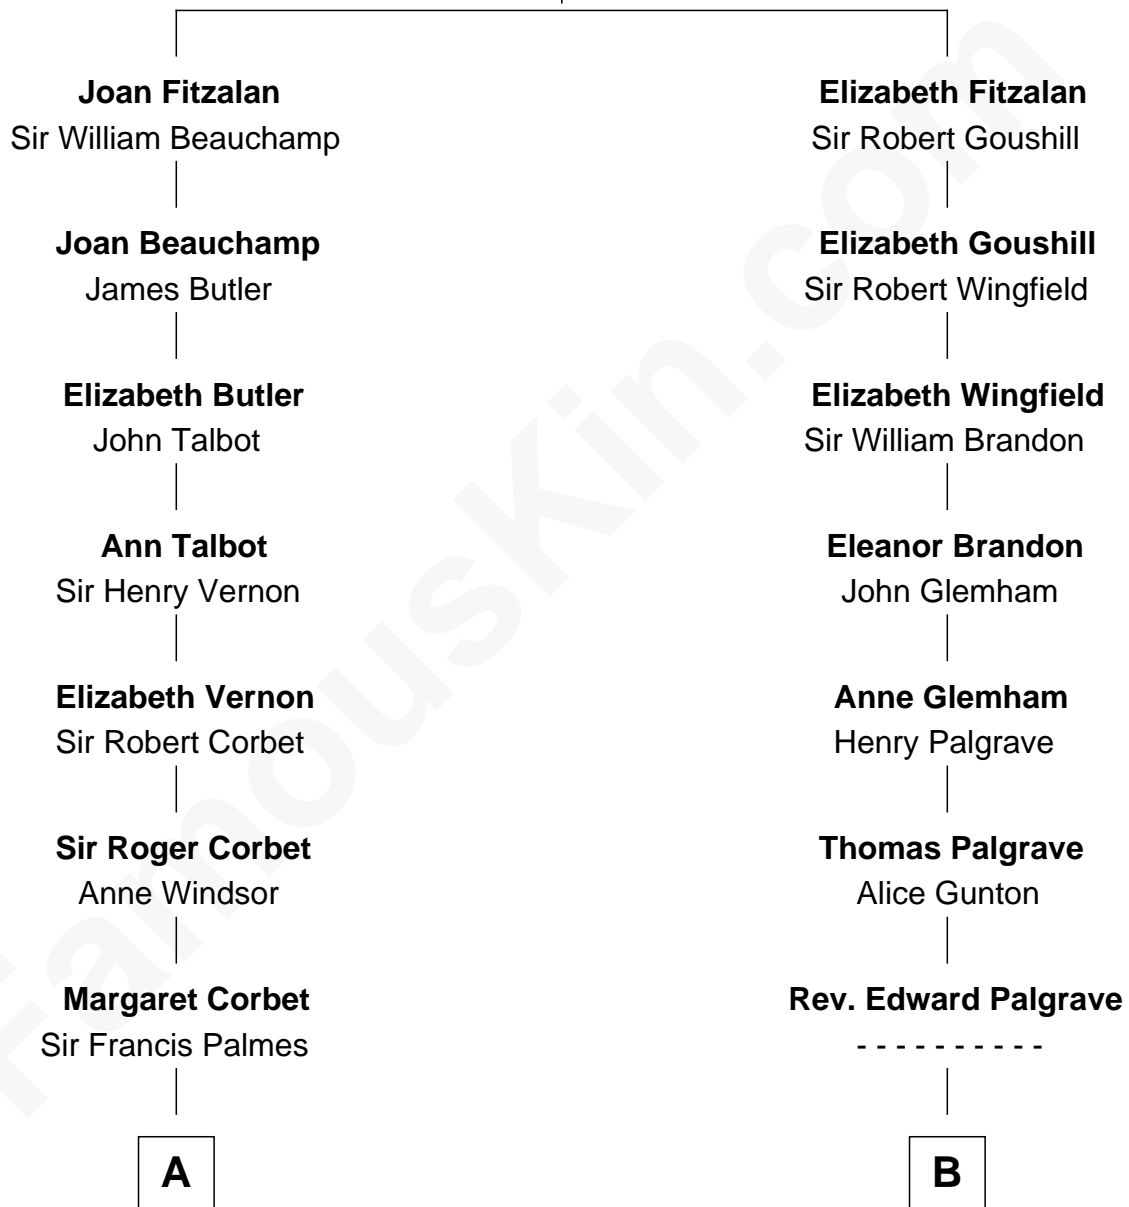

## Relationship Chart of

### James Russell Lowell

American "Fireside" Poet

15th cousin 3 times removed of

**Linda Hunt**

TV and Movie Actress

**Sir Richard Fitzalan**  
Elizabeth de Bohun

C

Raymond Davy Hunt