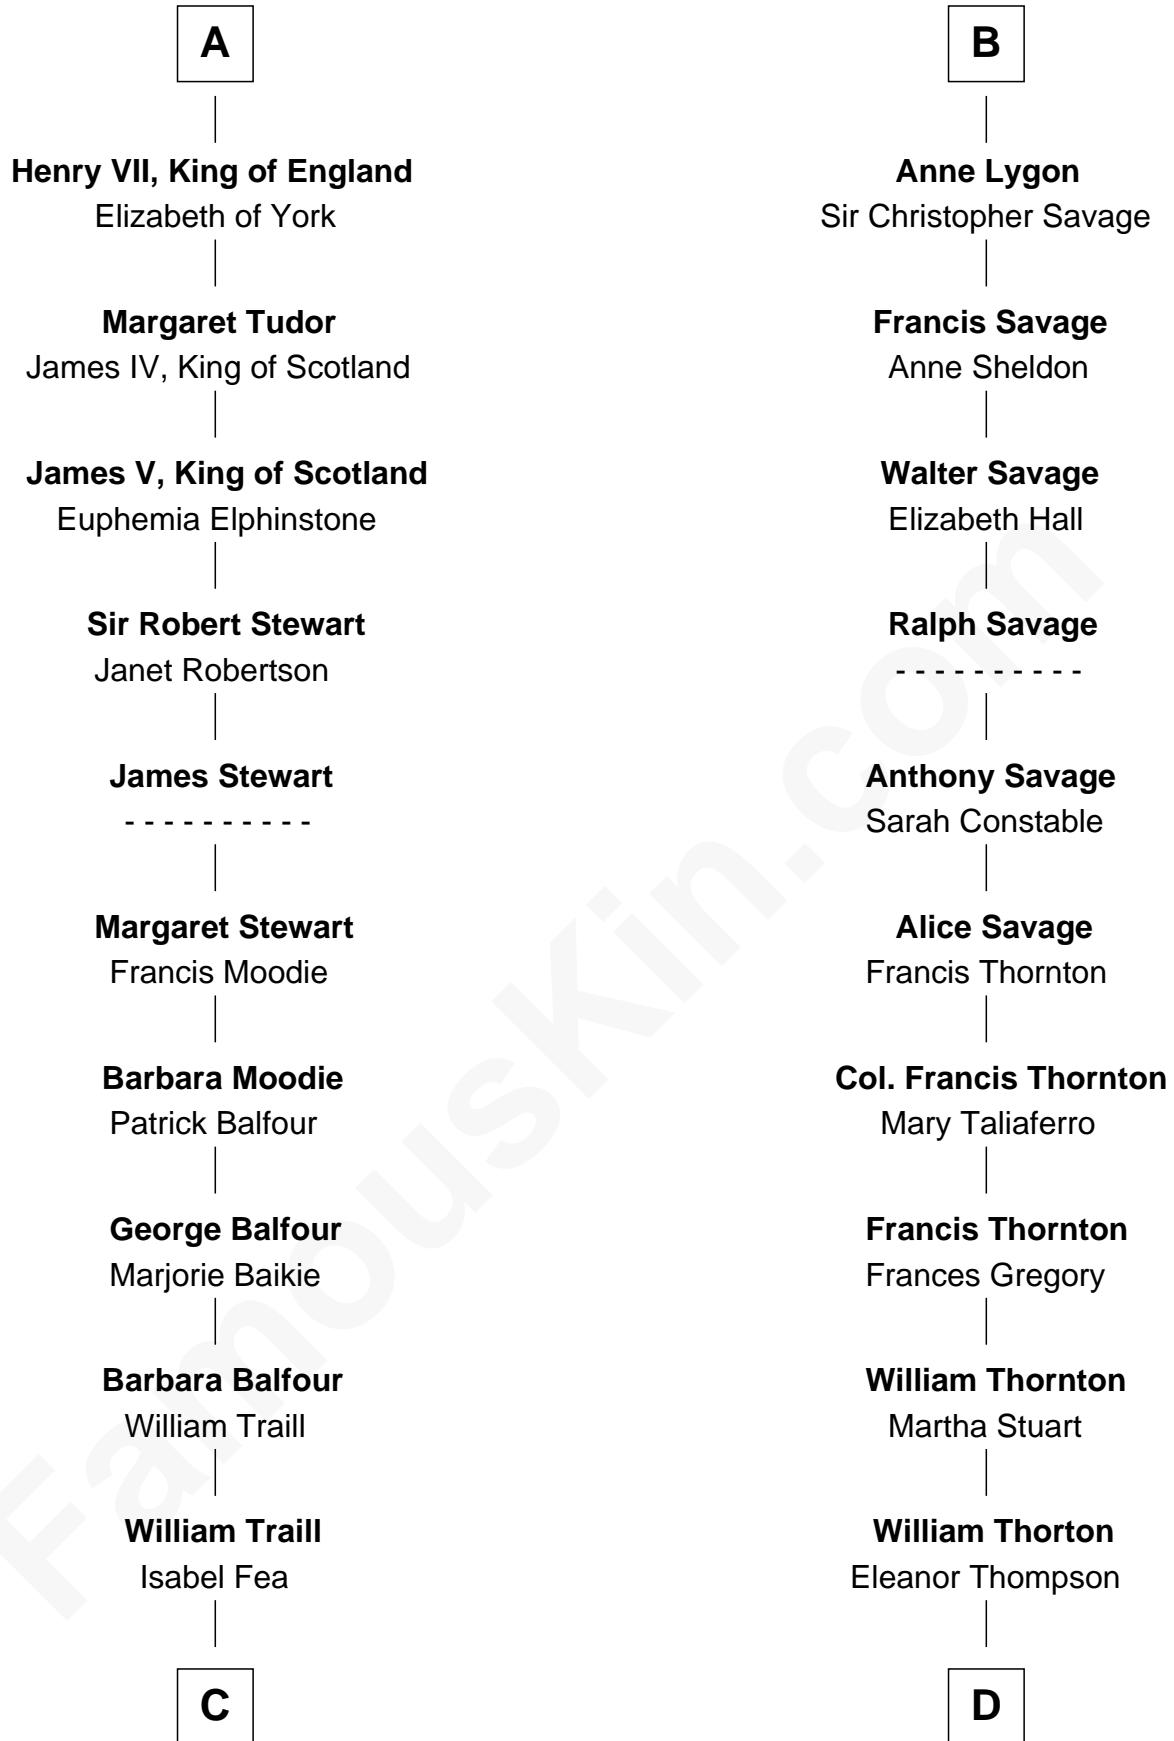

FamousKin.com

Relationship Chart of

James Russell Lowell

American "Fireside" Poet

20th cousin of

General George S. Patton

U.S. Army - World War II

Sir Walter de Beauchamp

Alice de Tony

C

Robert Traill
Mary Whipple

Mary Whipple Traill
Keith Spence

Harriet Brackett Spence
Rev. Charles Lowell

James Russell Lowell
American "Fireside" Poet

D

Susanna Thompson Thorton
Andrew Glassell