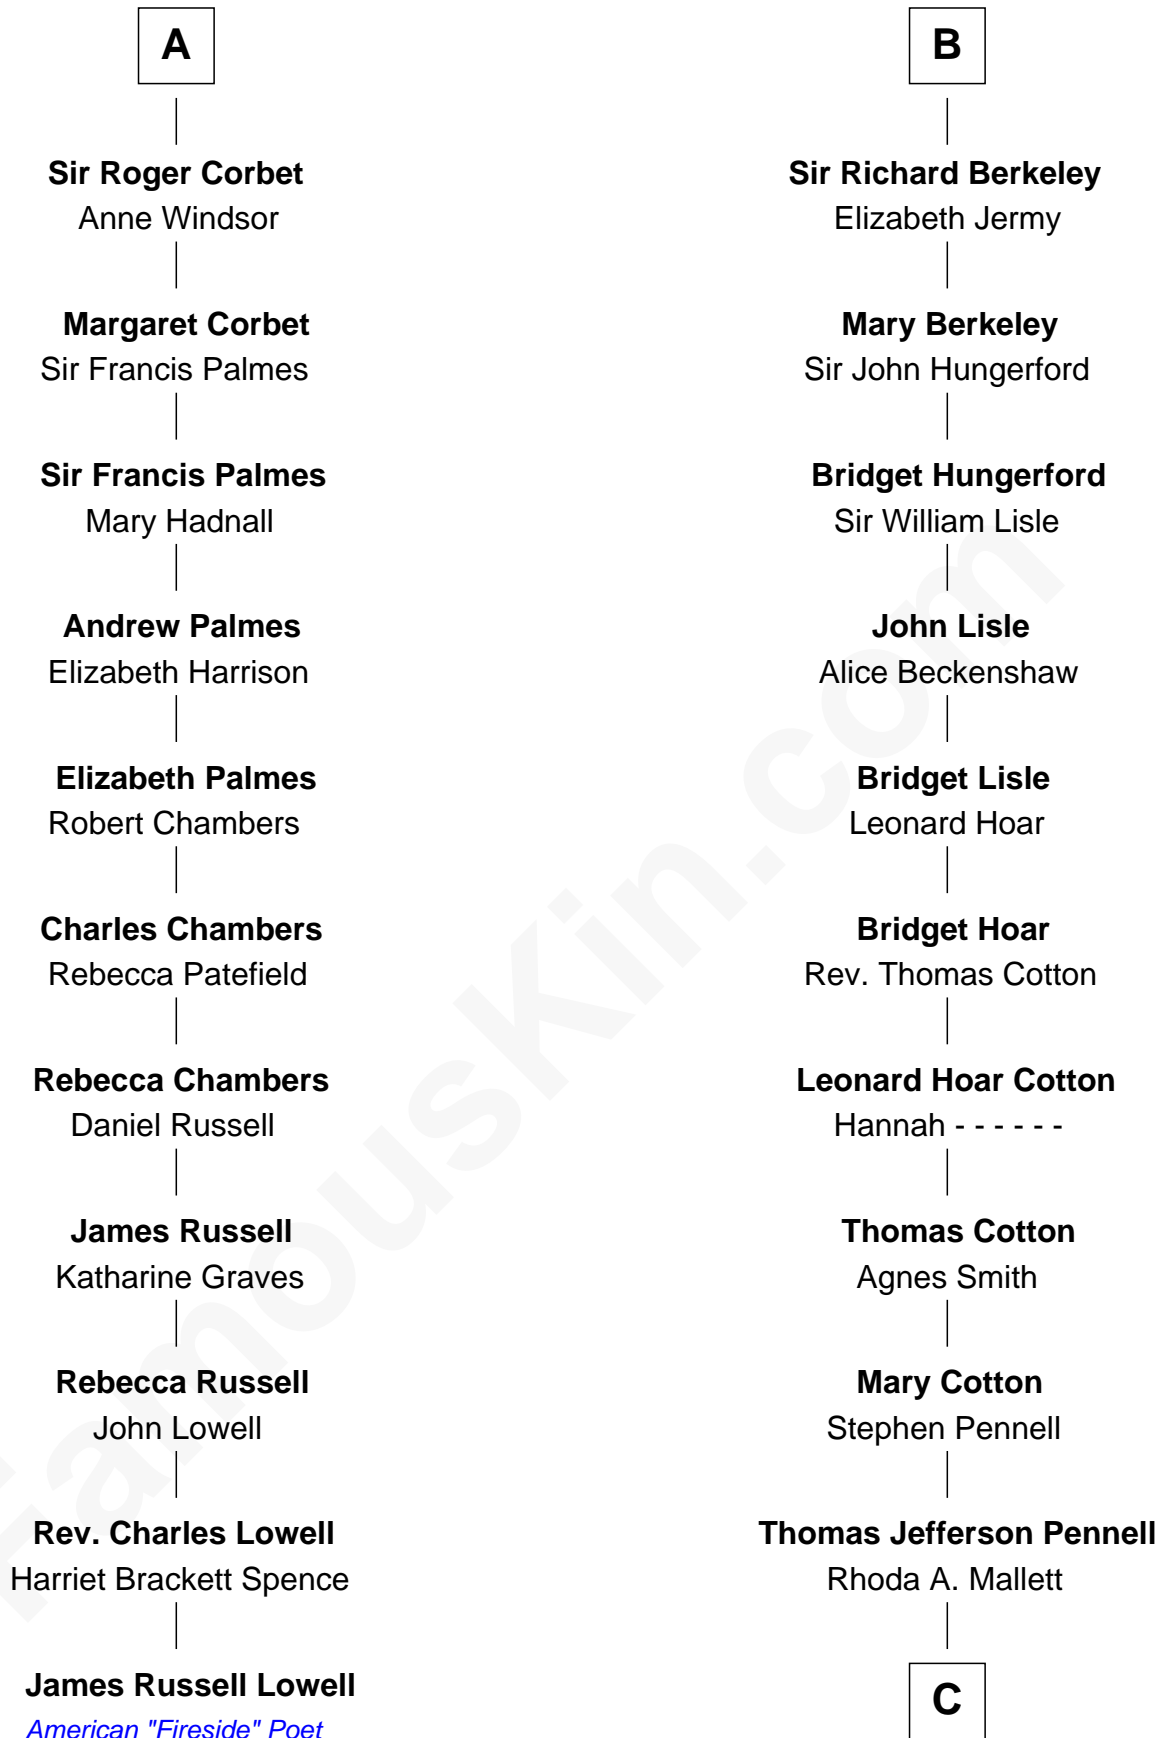

FamousKin.com
Relationship Chart of
James Russell Lowell
American "Fireside" Poet

17th cousin 4 times removed of

Warren Buffett
Chairman & CEO, Berkshire Hathaway

C

Deborah Collamore Pennell

John Watson

Susan Ann Watson

Ford Bela Barber

Stella Frances Barber

John Ammon Stahl

Leila Stahl

Howard Homan Buffett

Warren Buffett

Chairman & CEO, Berkshire Hathaway

FamousKin.com