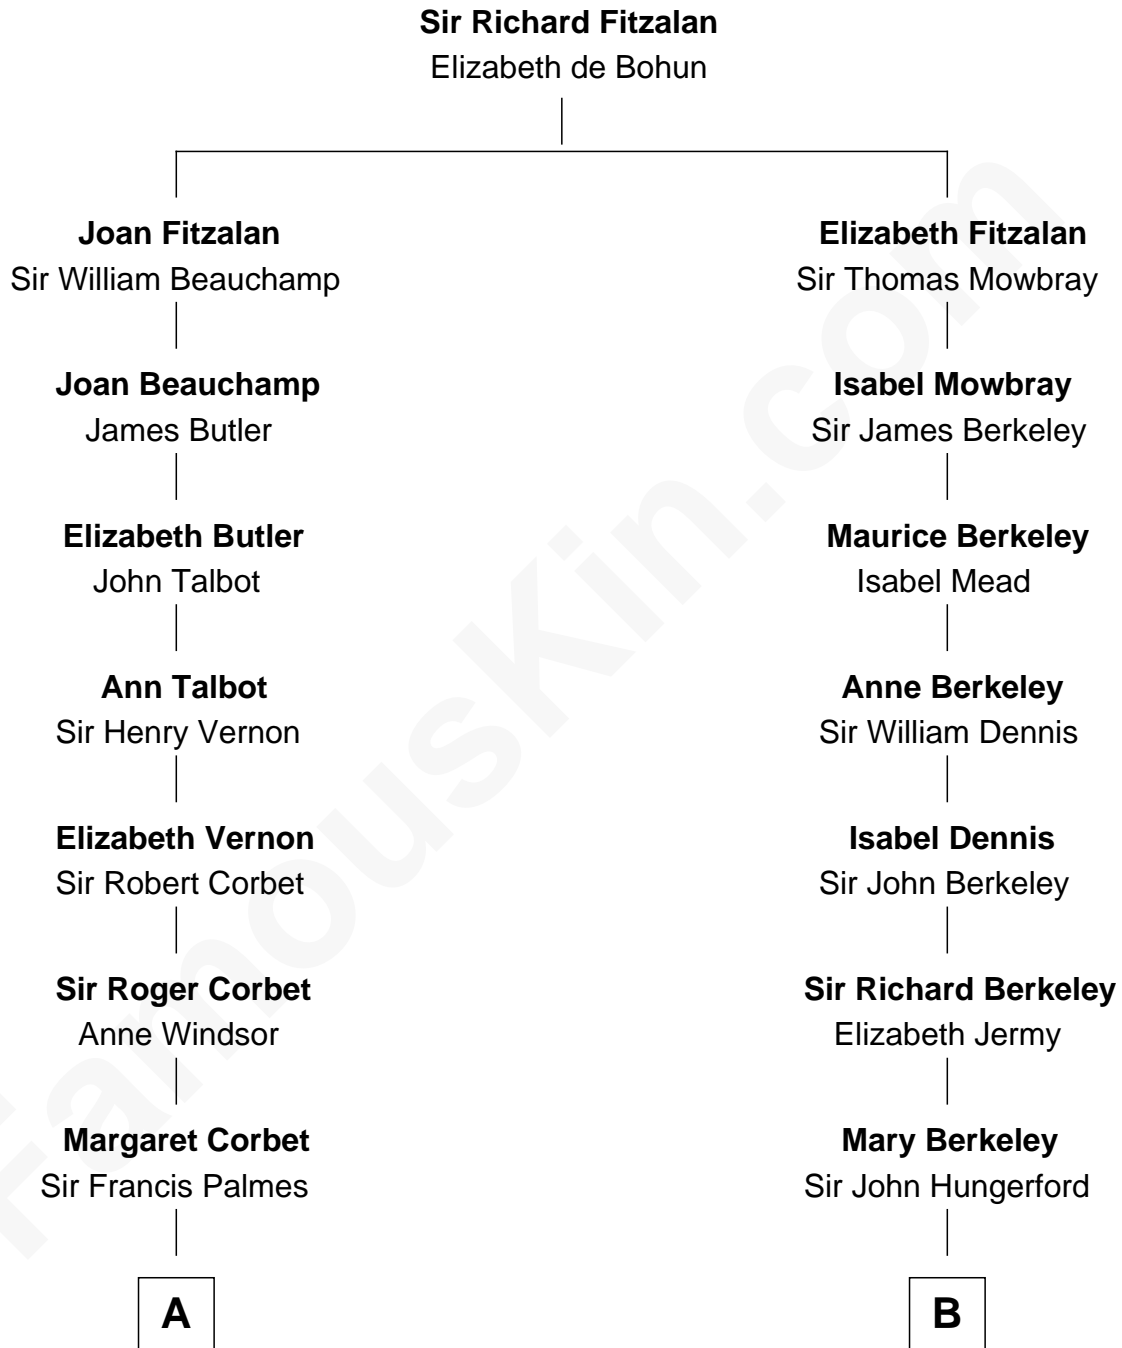

**FamousKin.com**  
**Relationship Chart of**  
**James Russell Lowell**  
*American "Fireside" Poet*

15th cousin 4 times removed of

**Warren Buffett**  
*Chairman & CEO, Berkshire Hathaway*

**C**

Stella Frances Barber

John Ammon Stahl

Leila Stahl

Howard Homan Buffett

Warren Buffett

*Chairman & CEO, Berkshire Hathaway*

FamousKin.com