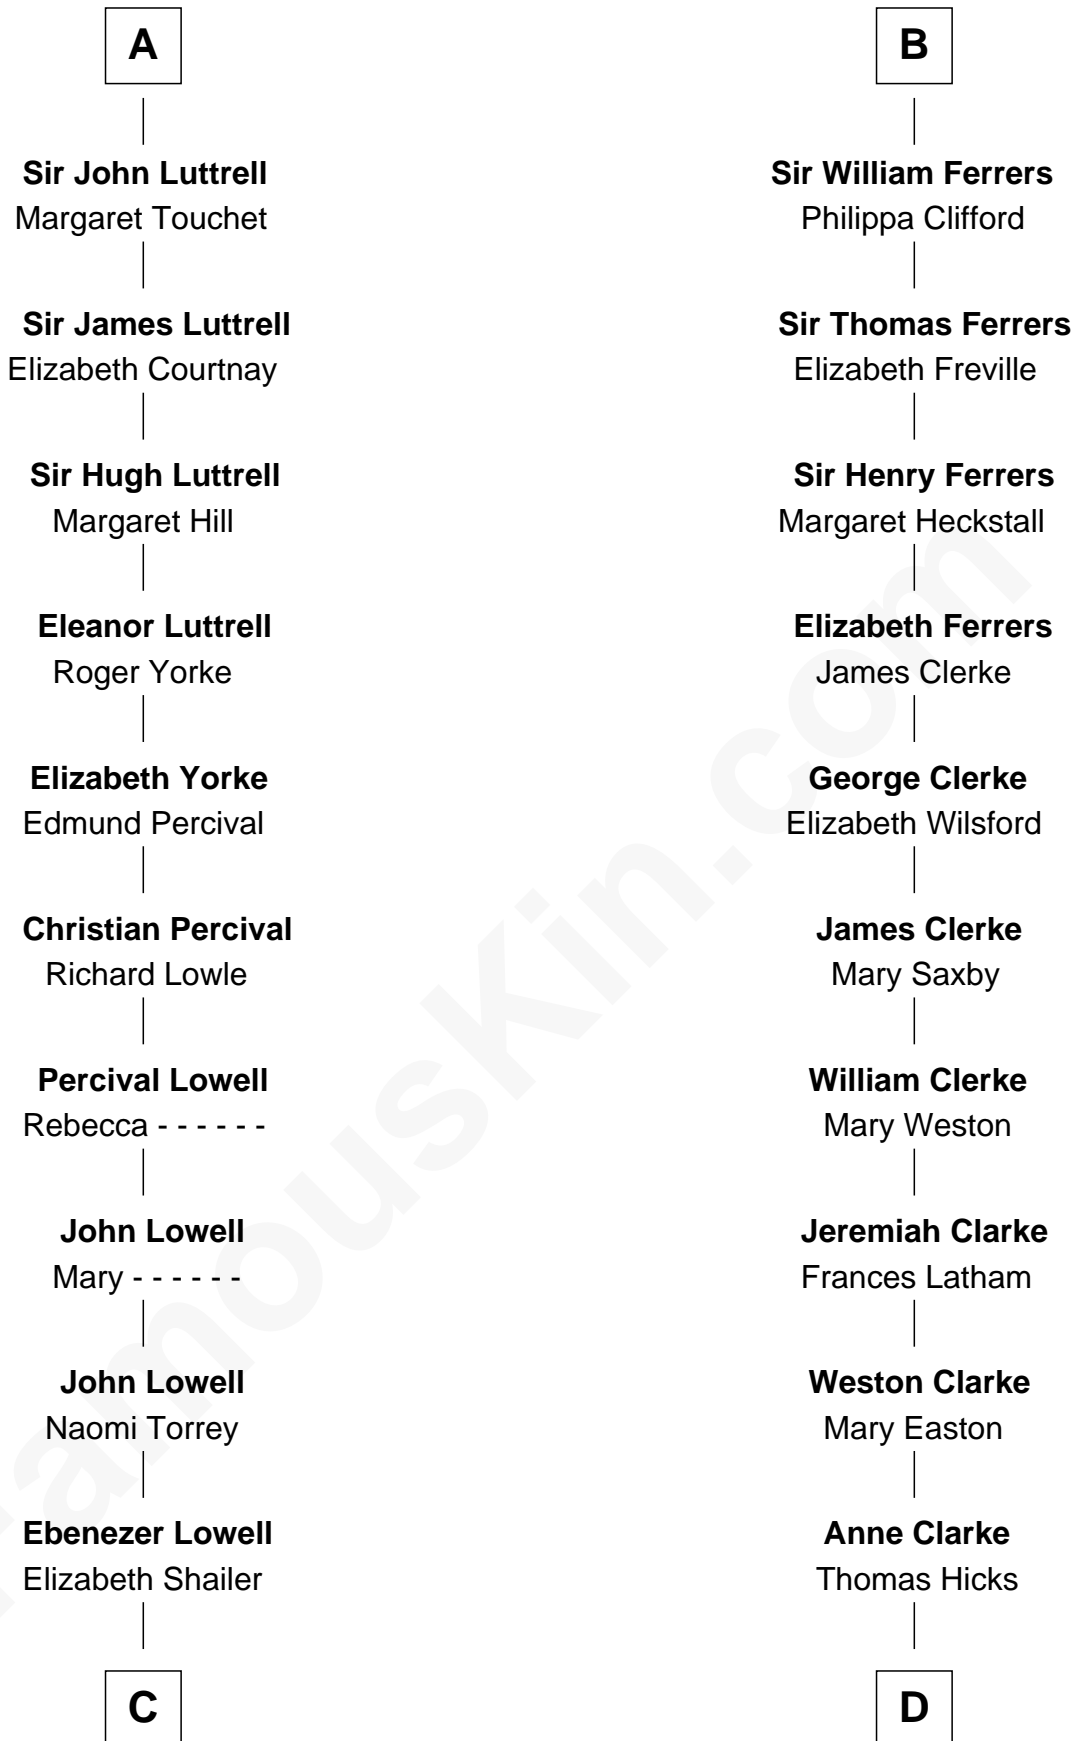

FamousKin.com
Relationship Chart of
James Russell Lowell
American "Fireside" Poet

20th cousin 1 time removed of

Susan B. Anthony
Women's Rights Advocate

C

Rev. John Lowell

Sarah Champney

John Lowell

Rebecca Russell