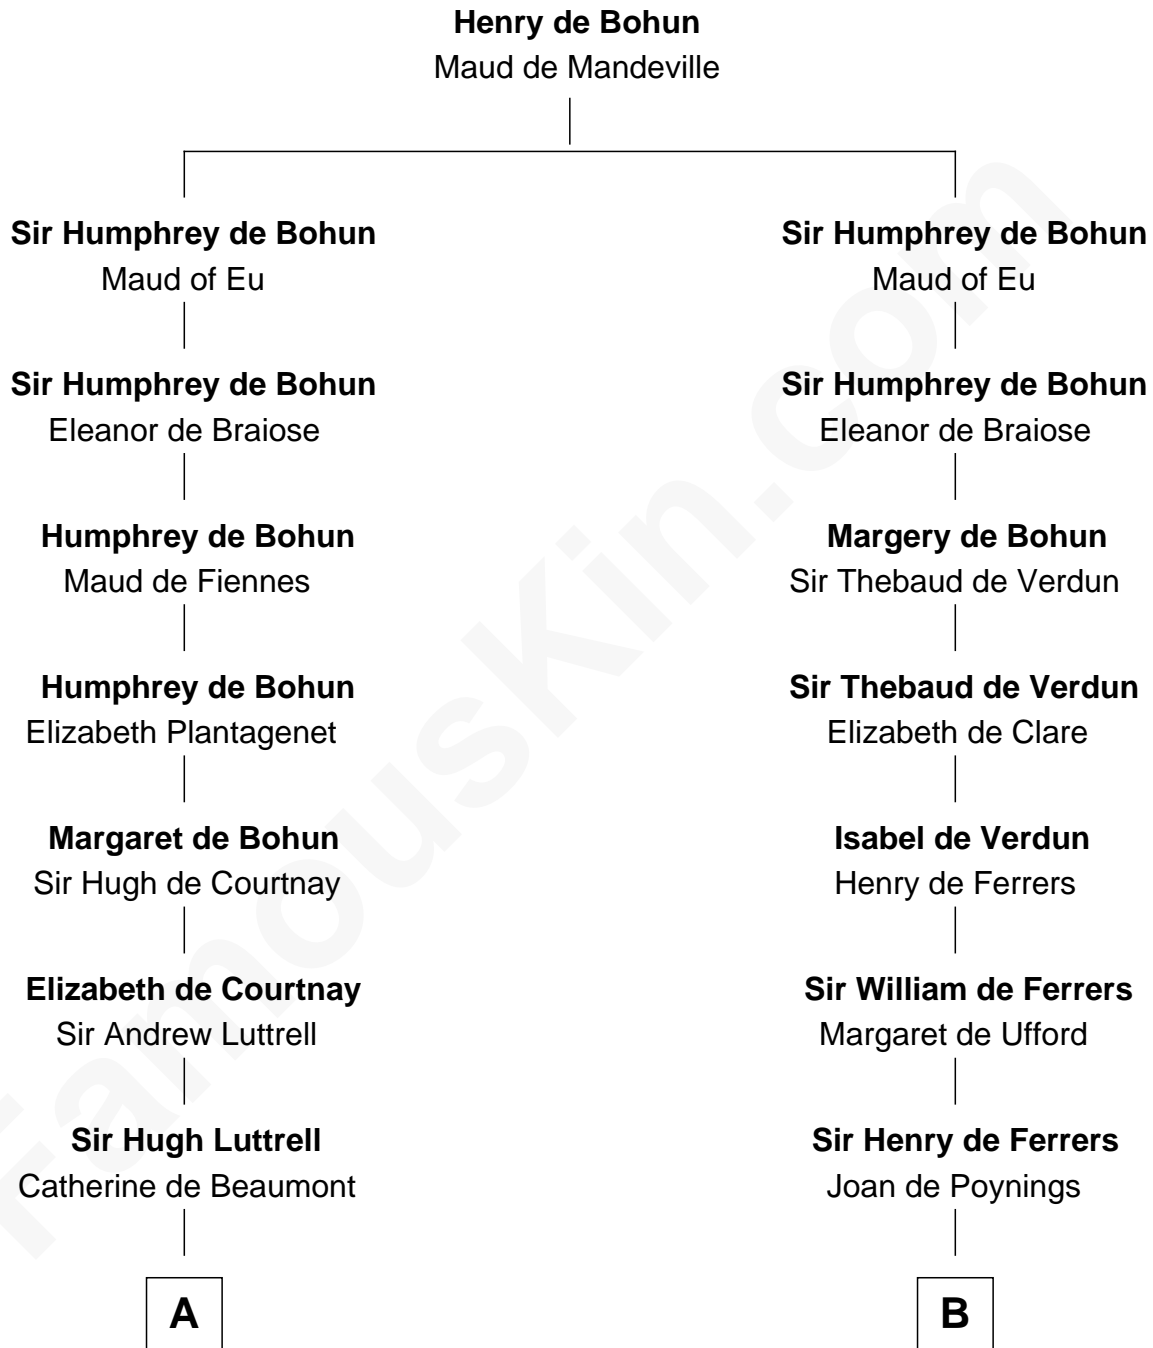

FamousKin.com
Relationship Chart of
James Russell Lowell
American "Fireside" Poet

20th cousin 1 time removed of

Susan B. Anthony
Women's Rights Advocate

C

Rev. John Lowell

Sarah Champney

John Lowell

Rebecca Russell