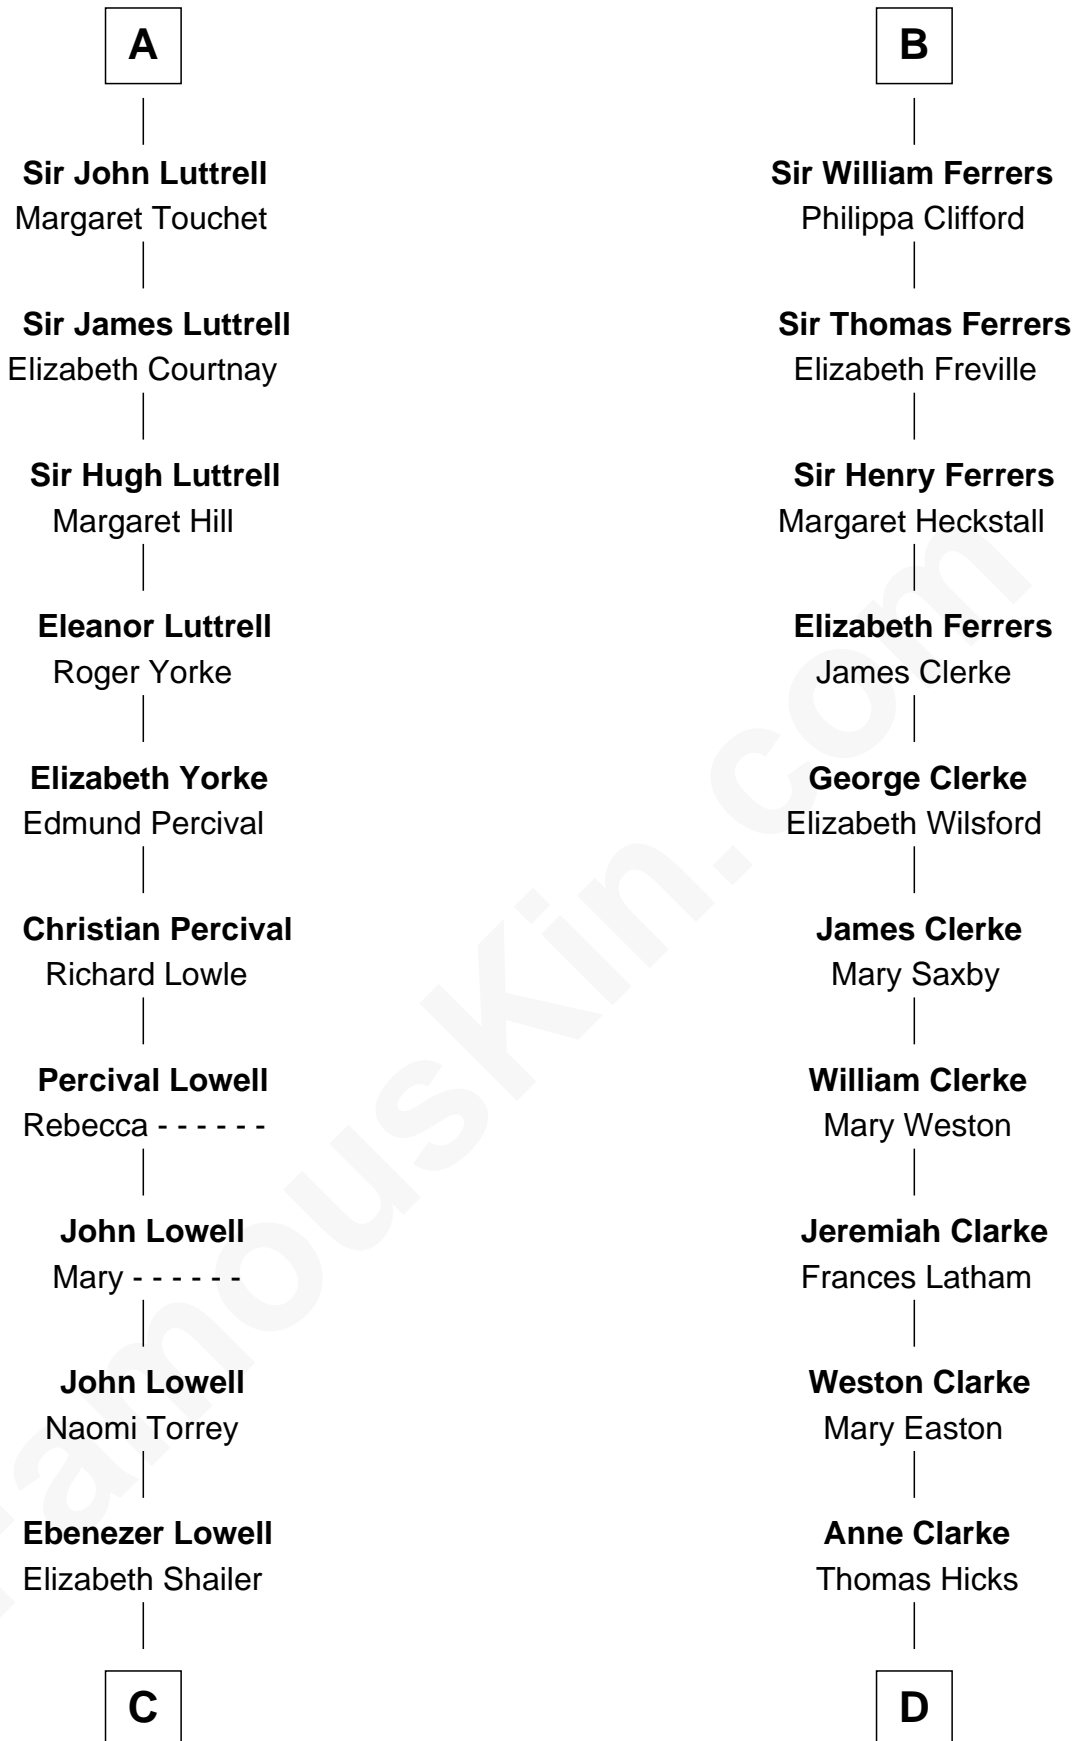

FamousKin.com
Relationship Chart of
James Russell Lowell
American "Fireside" Poet

20th cousin 1 time removed of

Susan B. Anthony
Women's Rights Advocate

Raoul de Lusgnan
 Alice de Eu

C

Rev. John Lowell

Sarah Champney