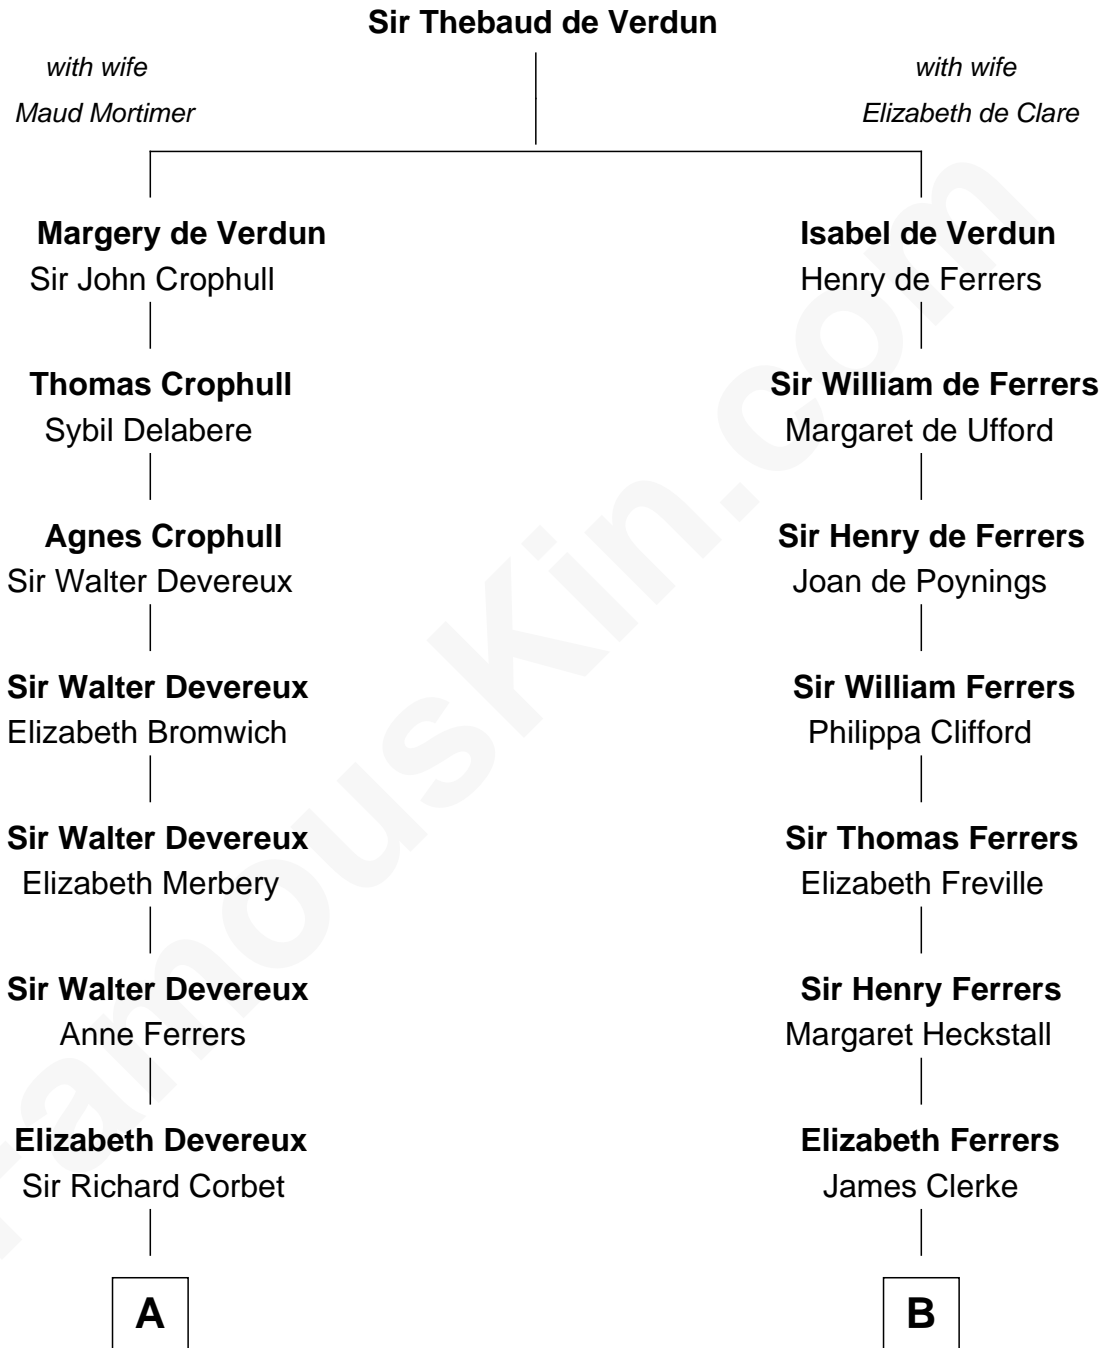

**FamousKin.com**  
**Relationship Chart of**  
**James Russell Lowell**  
*American "Fireside" Poet*

17th cousin 1 time removed of

**Susan B. Anthony**  
*Women's Rights Advocate*

C

Rev. Charles Lowell  
Harriet Brackett Spence

James Russell Lowell  
*American "Fireside" Poet*

FamousKin.com