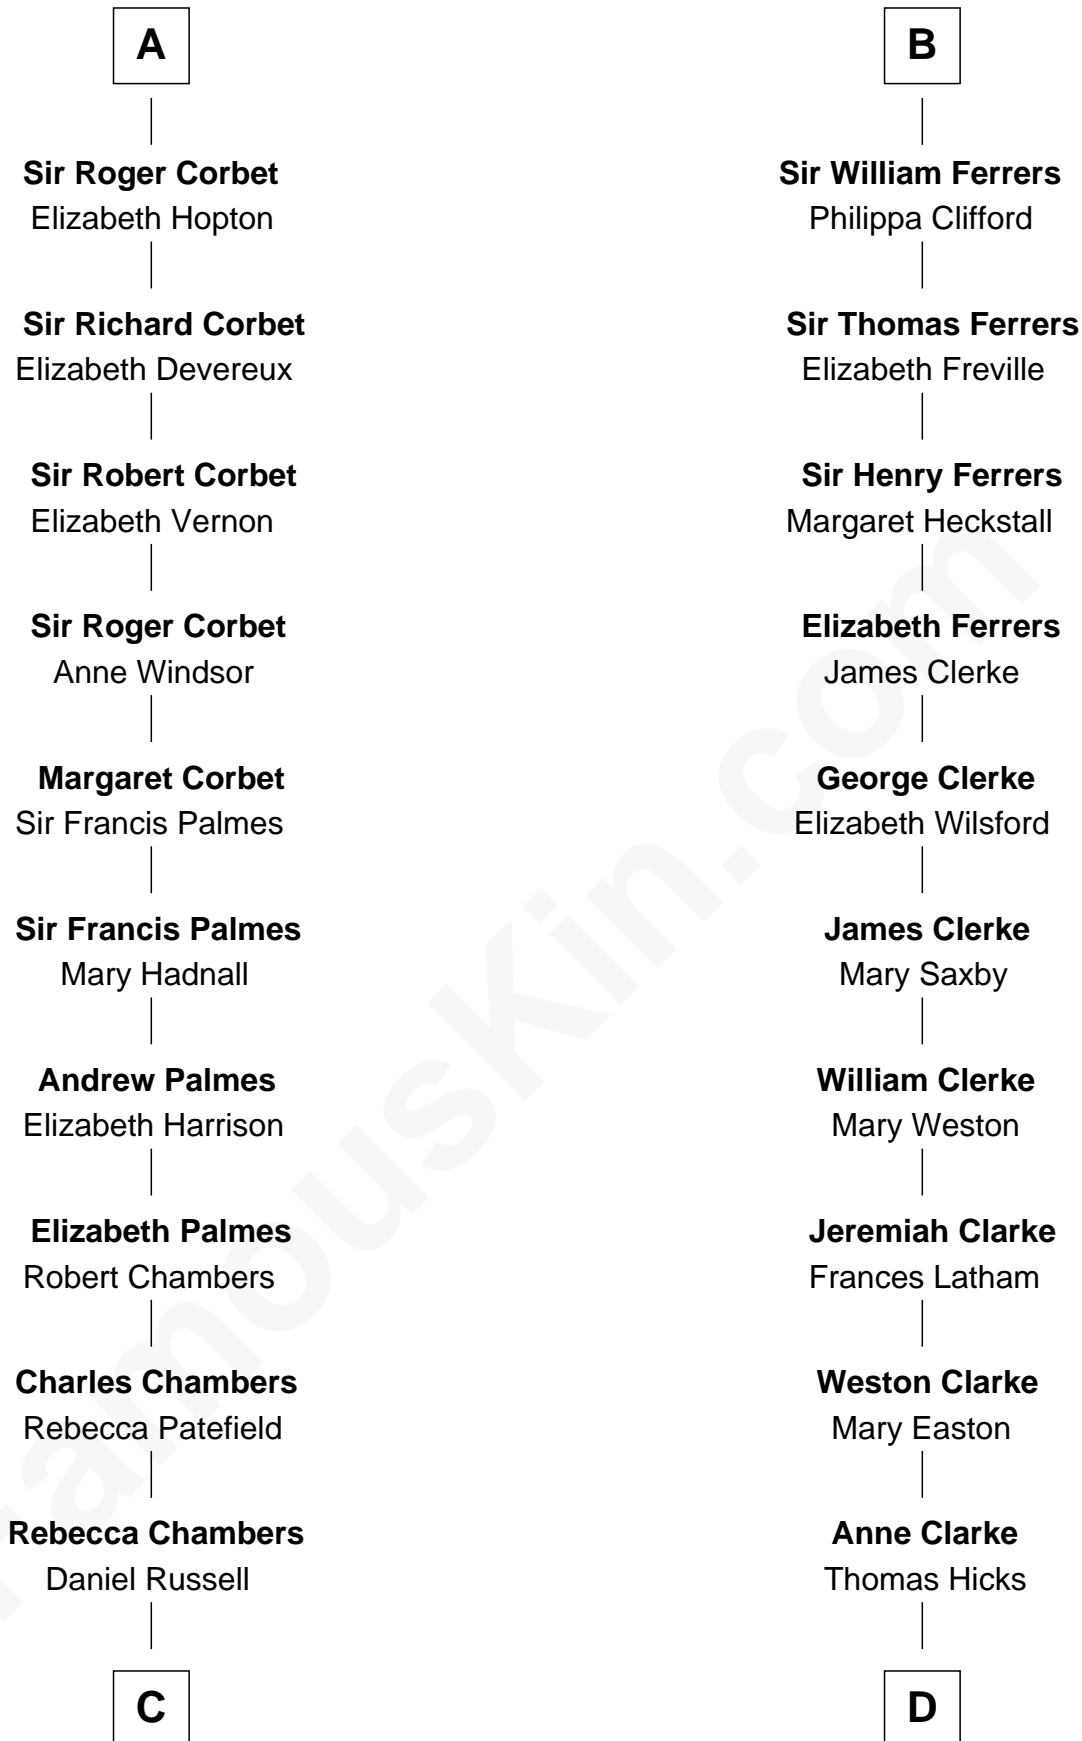

**FamousKin.com**  
**Relationship Chart of**  
**James Russell Lowell**  
*American "Fireside" Poet*

**20th cousin 1 time removed of**  
**Susan B. Anthony**  
*Women's Rights Advocate*

**Hugh de Kevelioc**  
 Bertrade de Montfort