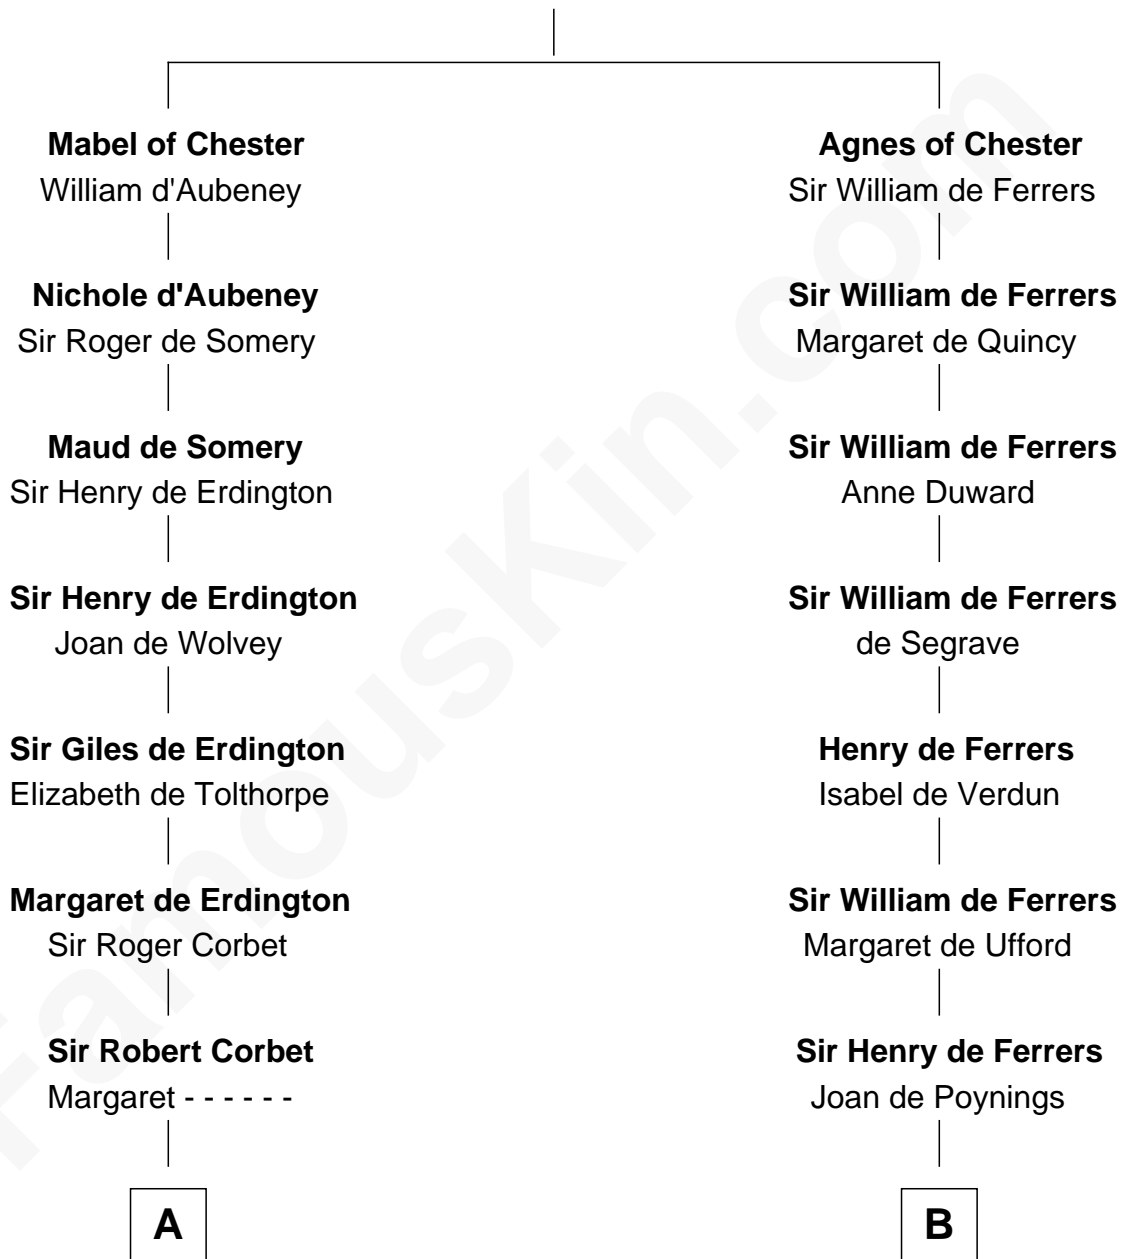

**FamousKin.com**  
**Relationship Chart of**  
**James Russell Lowell**  
*American "Fireside" Poet*

**20th cousin 1 time removed of**  
**Susan B. Anthony**  
*Women's Rights Advocate*

**Hugh de Kevelioc**  
 Bertrade de Montfort