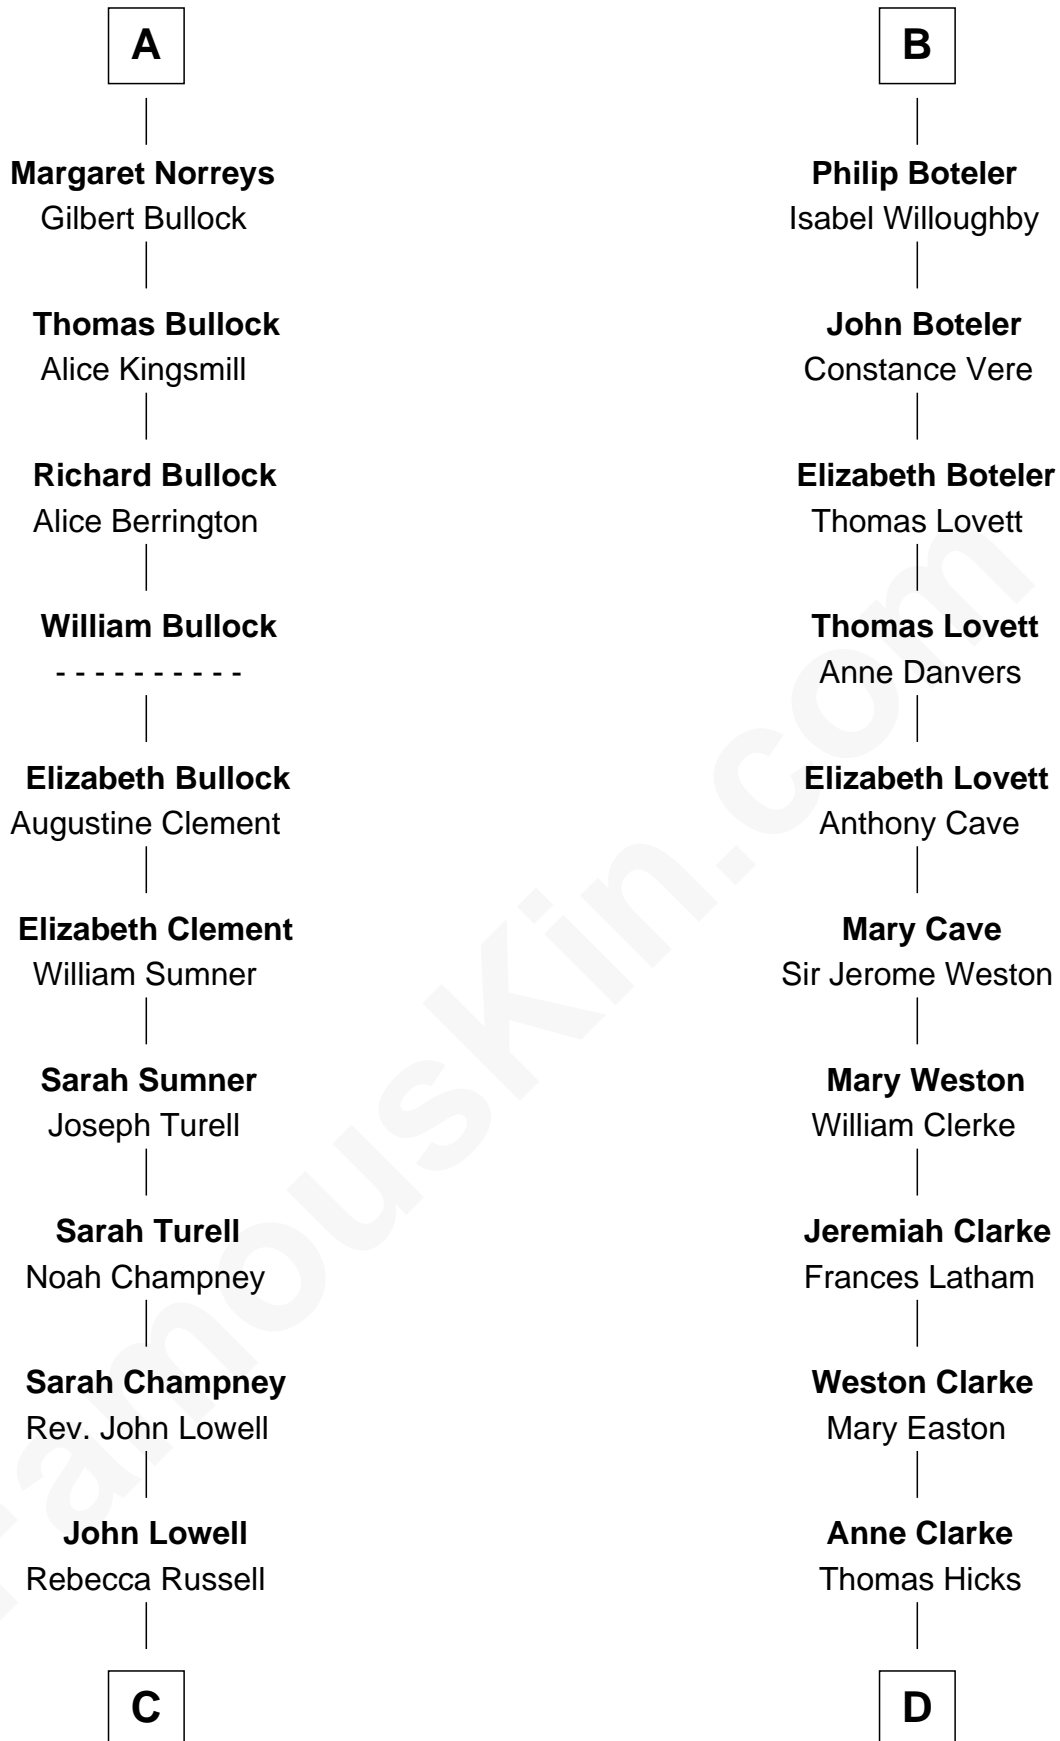

FamousKin.com
Relationship Chart of
James Russell Lowell
American "Fireside" Poet

18th cousin 3 times removed of

Susan B. Anthony
Women's Rights Advocate

C

Rev. Charles Lowell
Harriet Brackett Spence

James Russell Lowell
American "Fireside" Poet

D

Thomas Hicks
Judith Akin

Judith Hicks
David Anthony

Humphrey Anthony
Hannah Lapham

Daniel Anthony
Lucy Read

Susan B. Anthony
Women's Rights Advocate

FamousKin.com