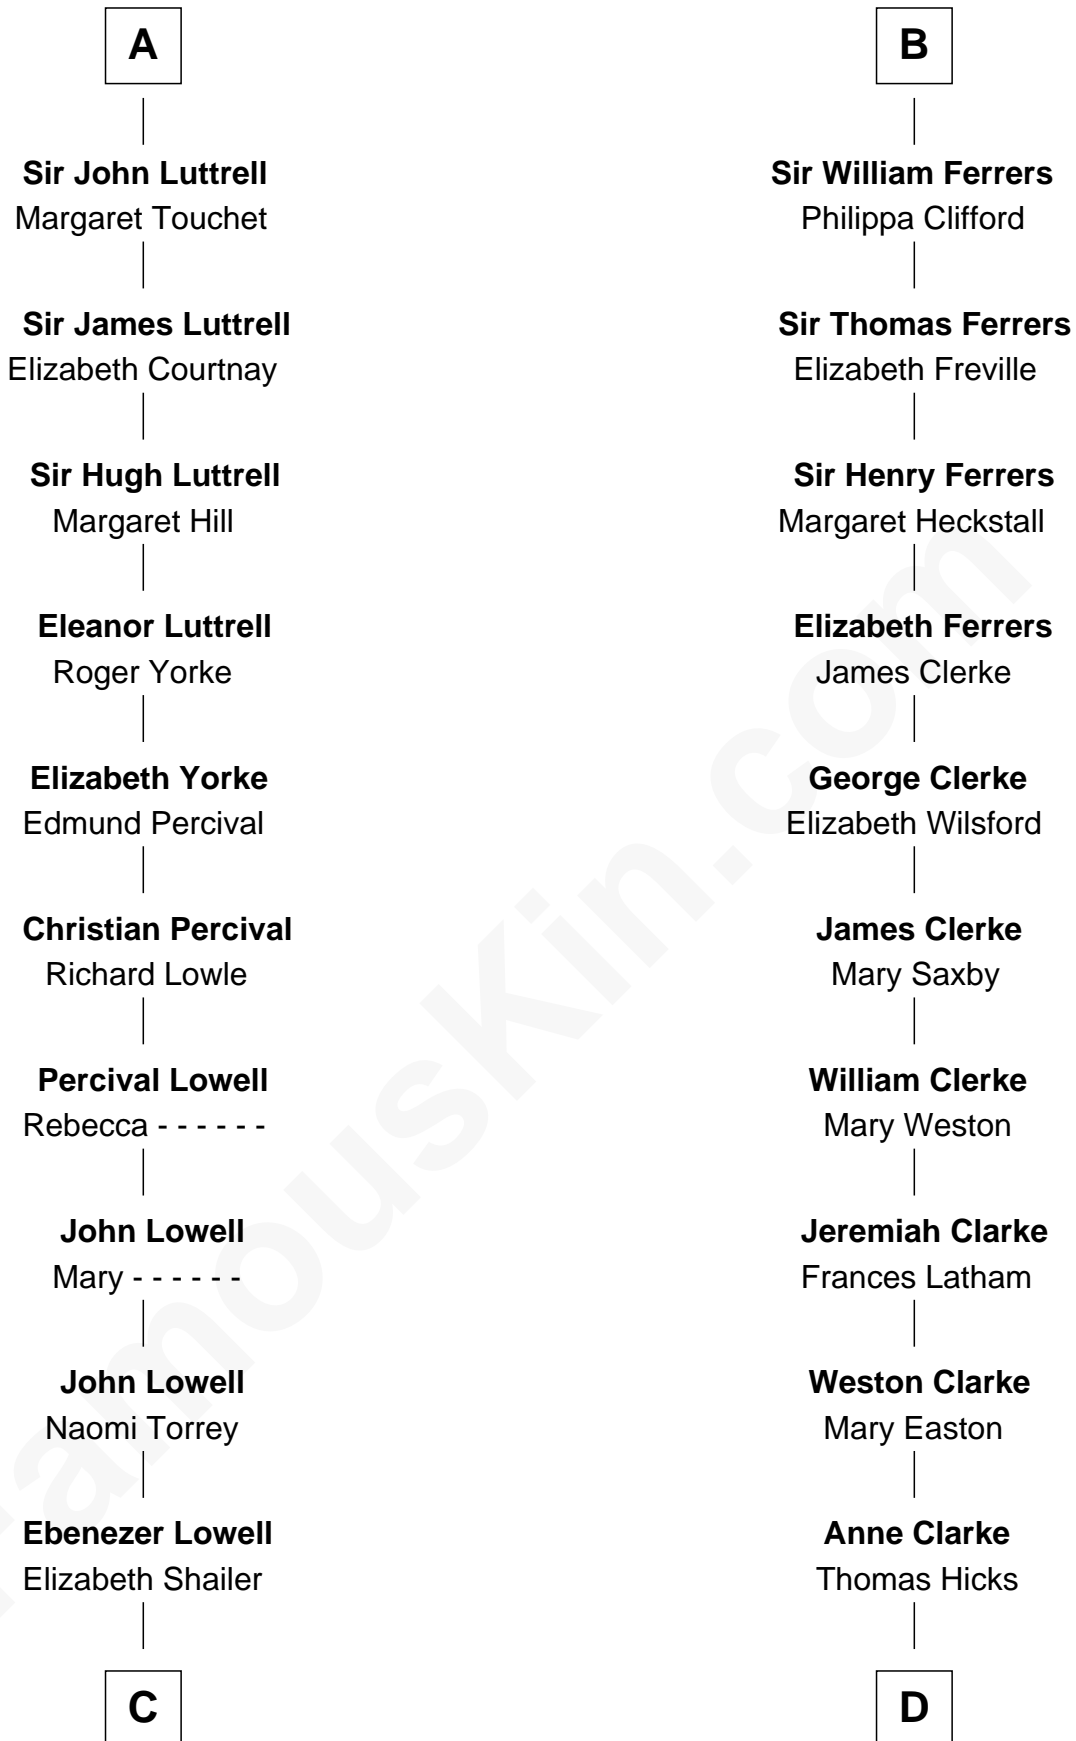

**FamousKin.com**  
**Relationship Chart of**  
**James Russell Lowell**  
*American "Fireside" Poet*

**20th cousin 1 time removed of**  
**Susan B. Anthony**  
*Women's Rights Advocate*

**Reginald de Braiose**

**Daniel Anthony**

Lucy Read

**Susan B. Anthony**

*Women's Rights Advocate*