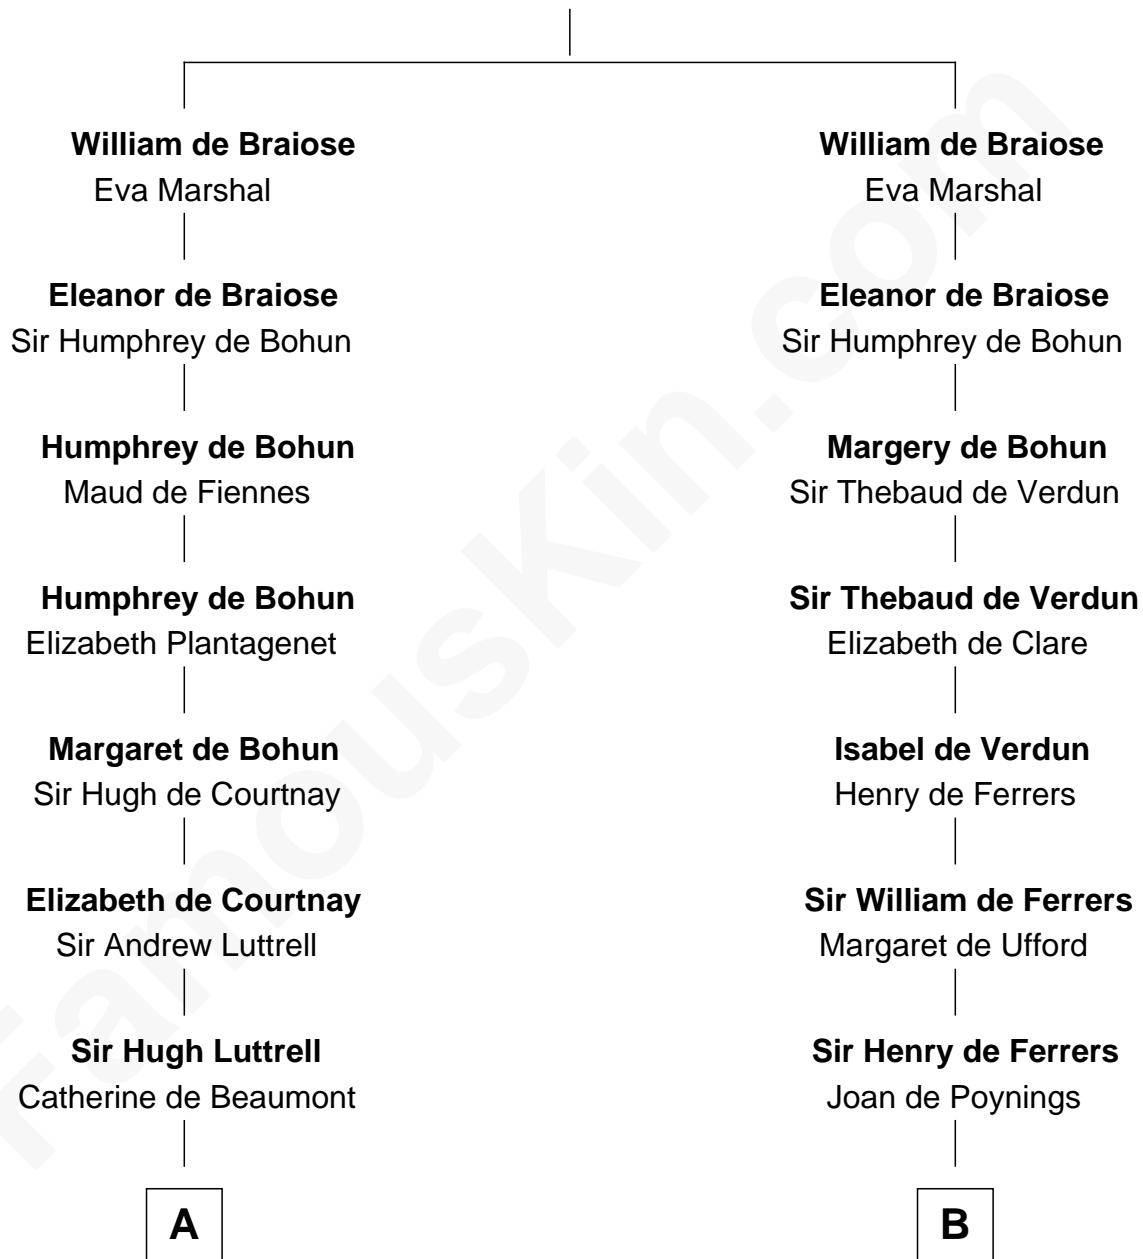

**FamousKin.com**  
**Relationship Chart of**  
**James Russell Lowell**  
*American "Fireside" Poet*

**20th cousin 1 time removed of**  
**Susan B. Anthony**  
*Women's Rights Advocate*

**Reginald de Braiose**

**C**

**Rev. John Lowell**

Sarah Champney

**John Lowell**

Rebecca Russell

**Rev. Charles Lowell**

Harriet Brackett Spence

**James Russell Lowell**

**Daniel Anthony**

Lucy Read

**Susan B. Anthony**

*Women's Rights Advocate*