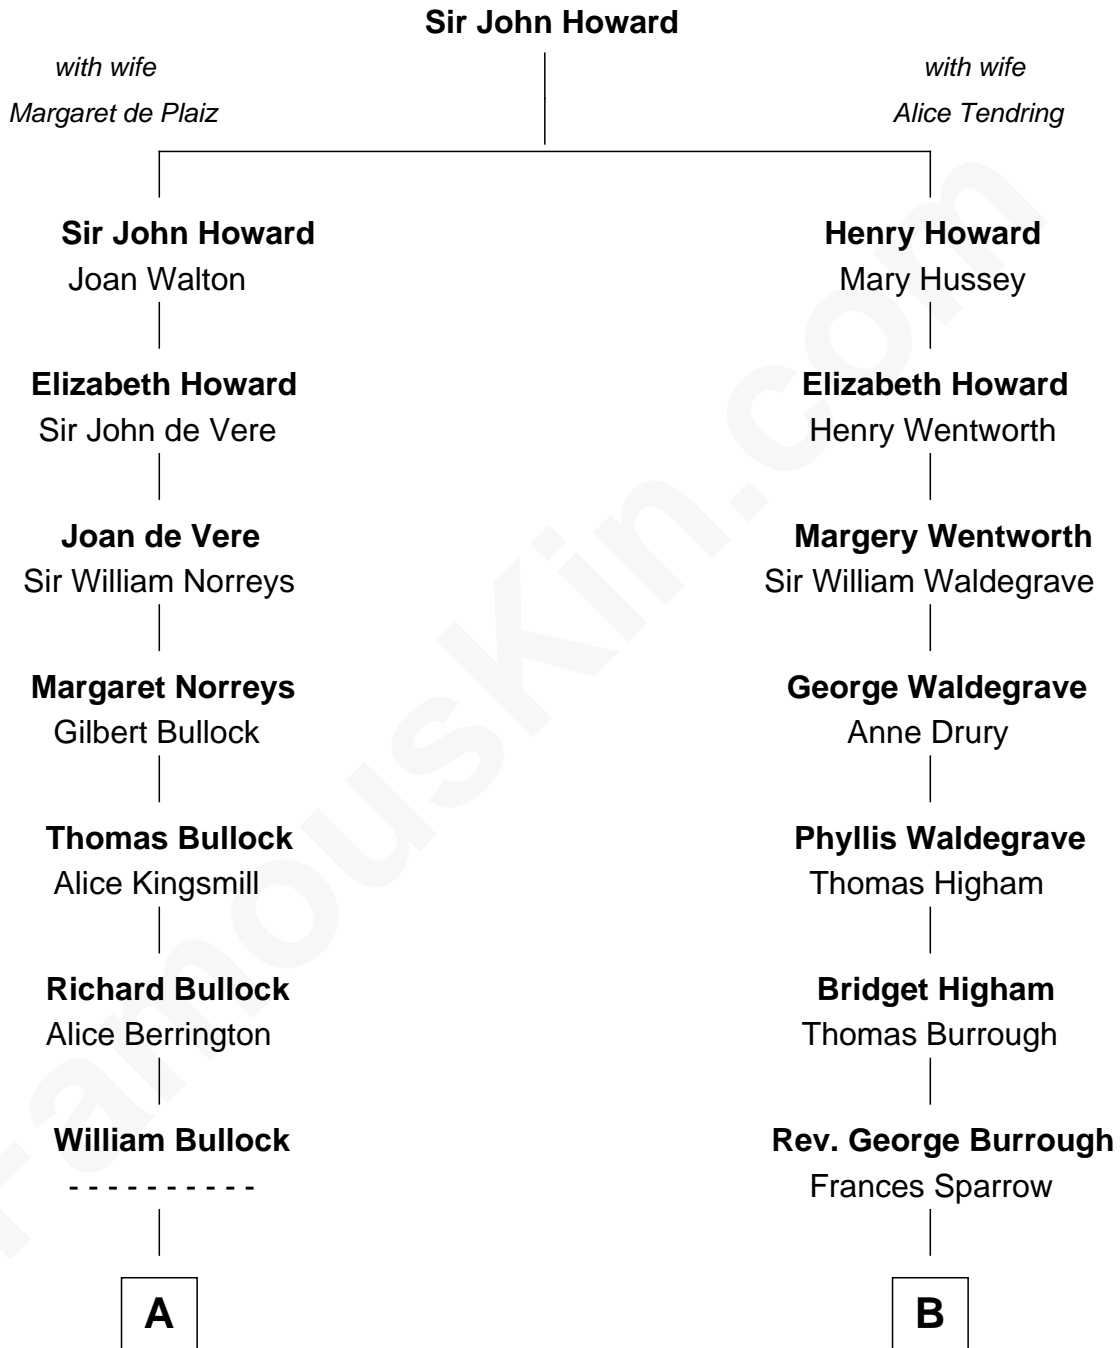

FamousKin.com
Relationship Chart of
James Russell Lowell
American "Fireside" Poet

14th cousin 2 times removed of

Walt Disney
Co-Founder of The Walt Disney Company

A

Elizabeth Bullock
Augustine Clement

Elizabeth Clement
William Sumner