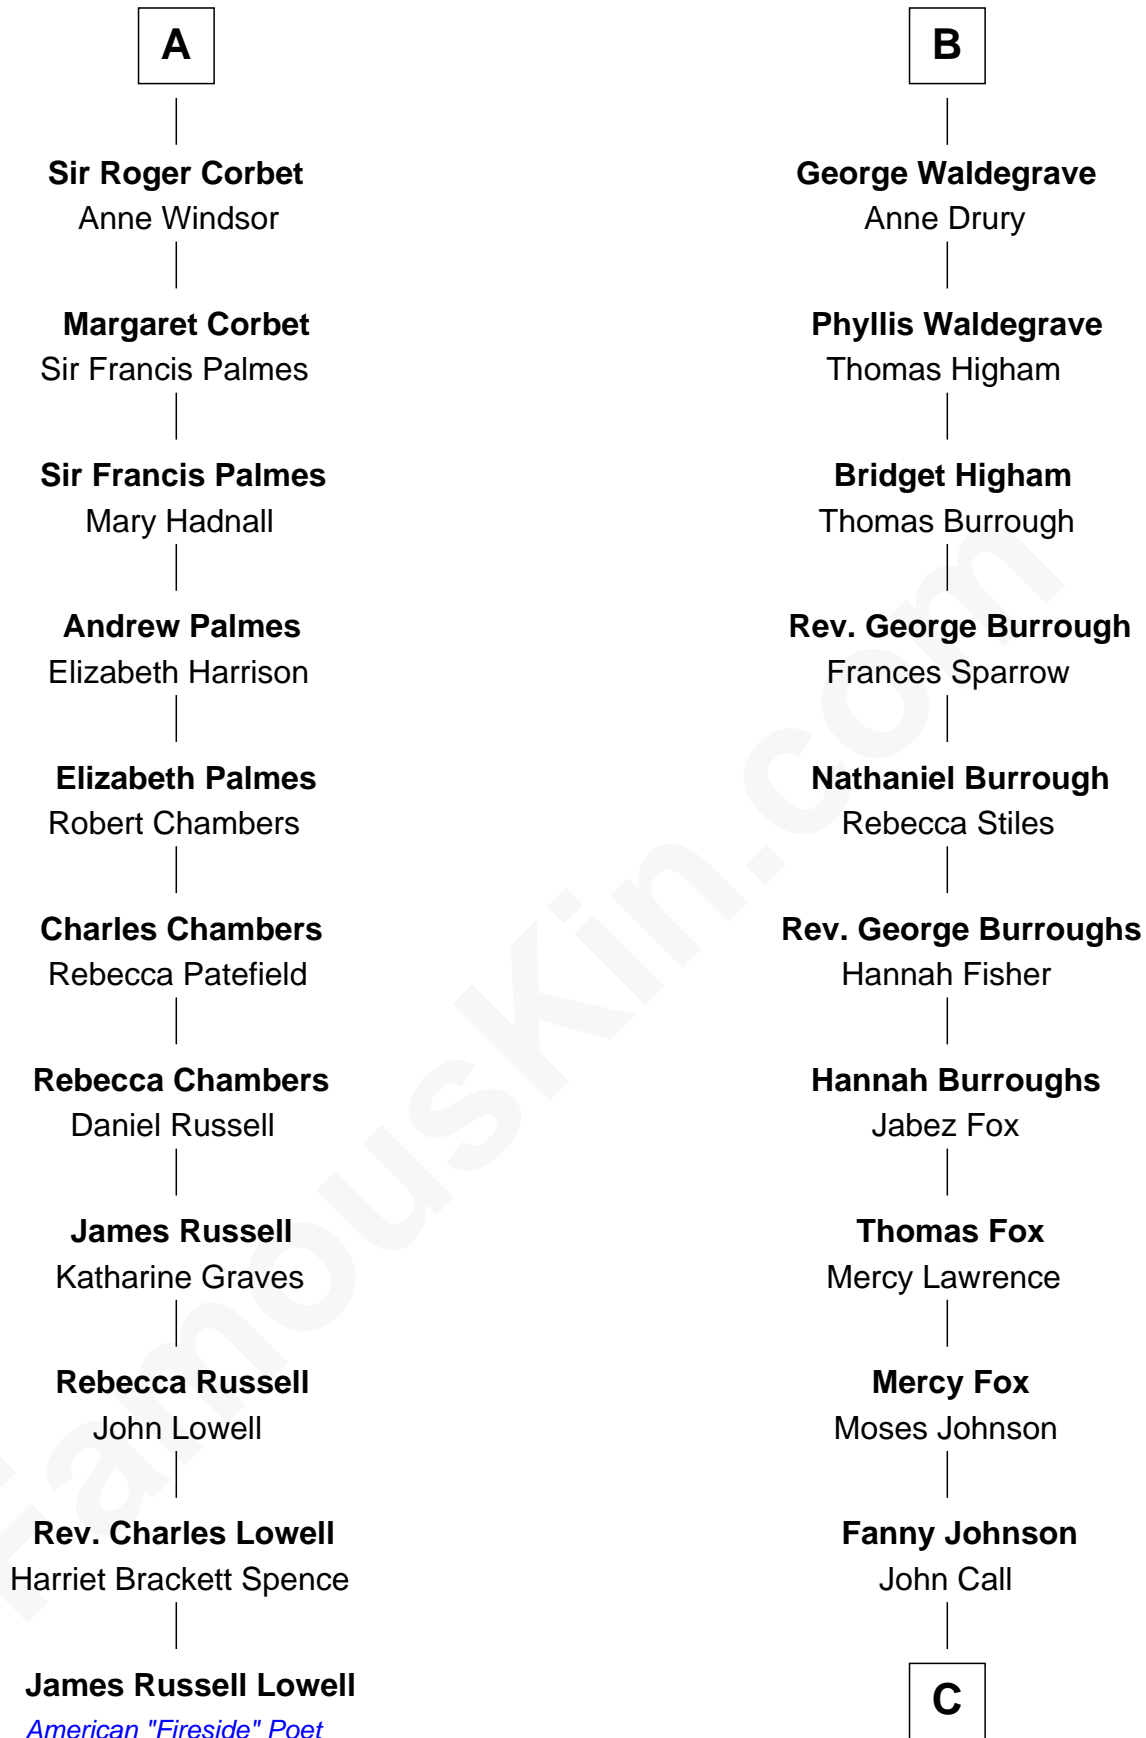

**FamousKin.com**  
**Relationship Chart of**  
**James Russell Lowell**  
*American "Fireside" Poet*

17th cousin 3 times removed of

**Walt Disney**  
*Co-Founder of The Walt Disney Company*

**C**

**Eber Call**  
Violette Lawrence

**Charles Call**  
Henrietta Gross

**Flora Call**  
Elias Charles Disney

**Walt Disney**  
*Co-Founder of The Walt Disney Co.*