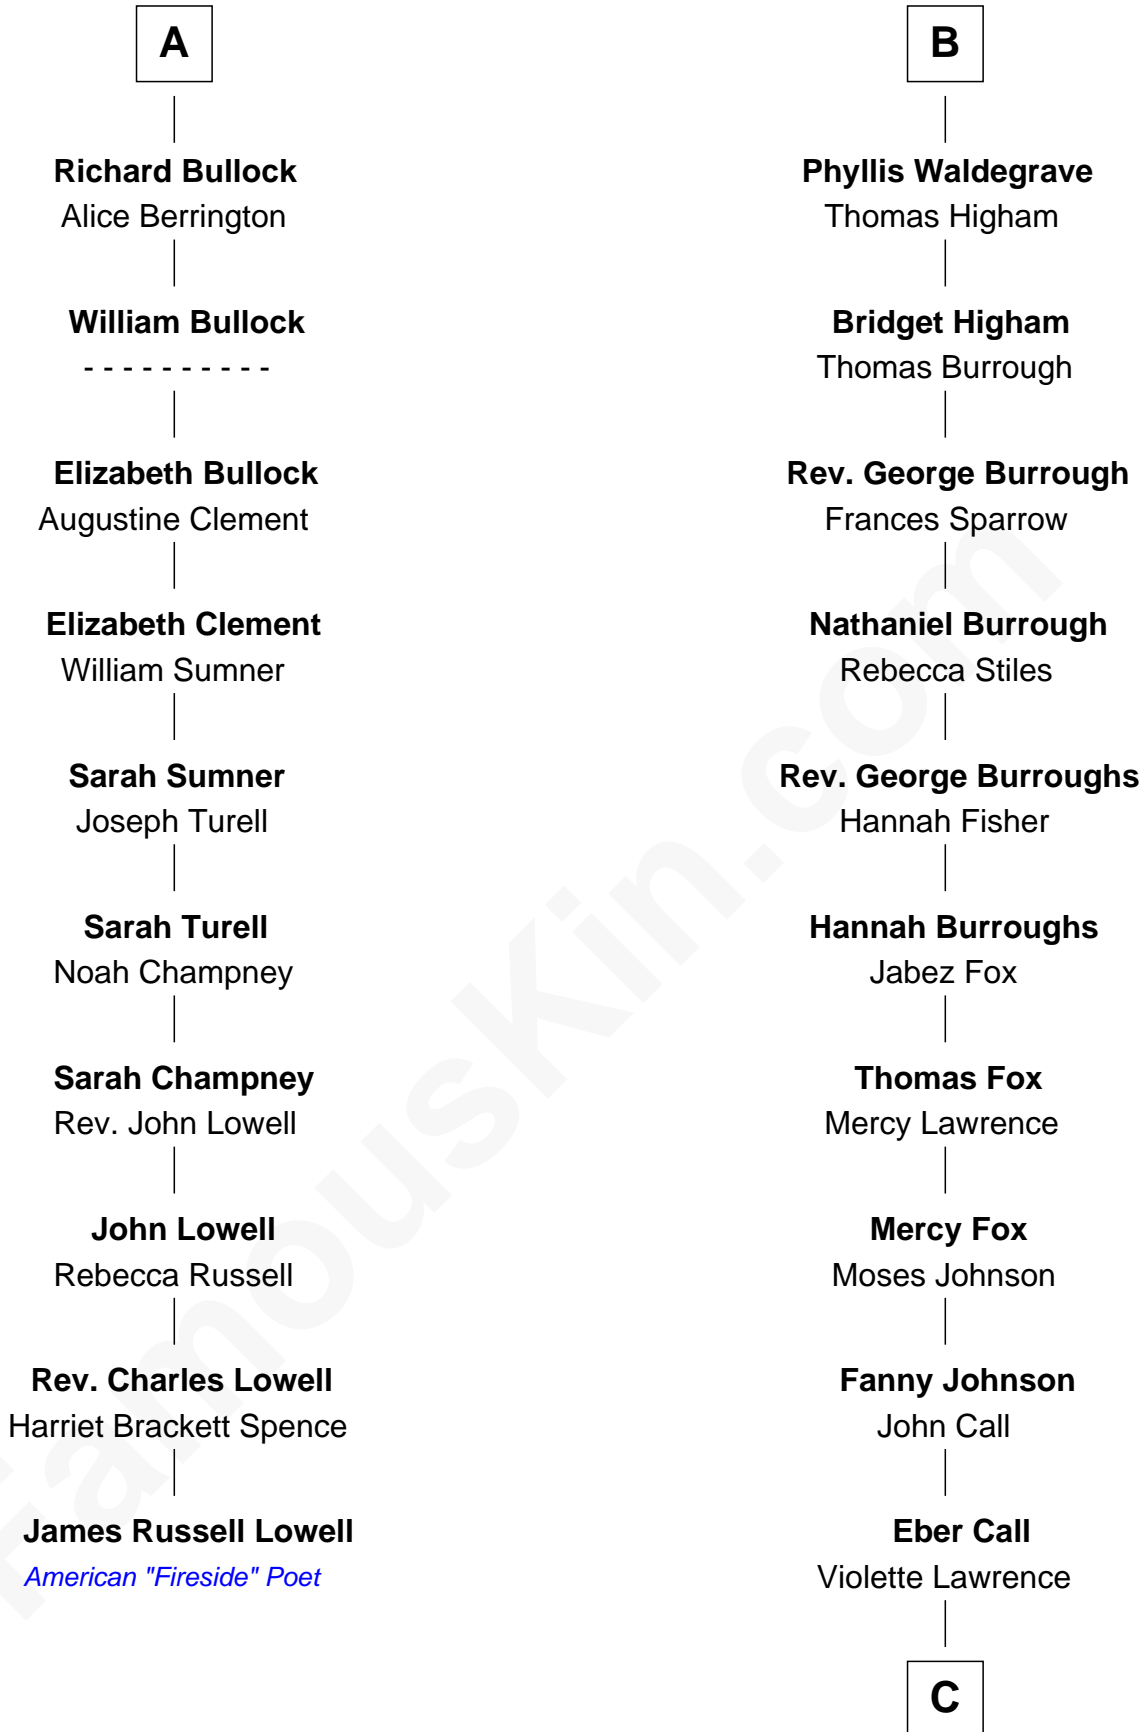

FamousKin.com
Relationship Chart of
James Russell Lowell
American "Fireside" Poet

16th cousin 3 times removed of

Walt Disney
Co-Founder of The Walt Disney Company

C

Charles Call
Henrietta Gross

Flora Call
Elias Charles Disney