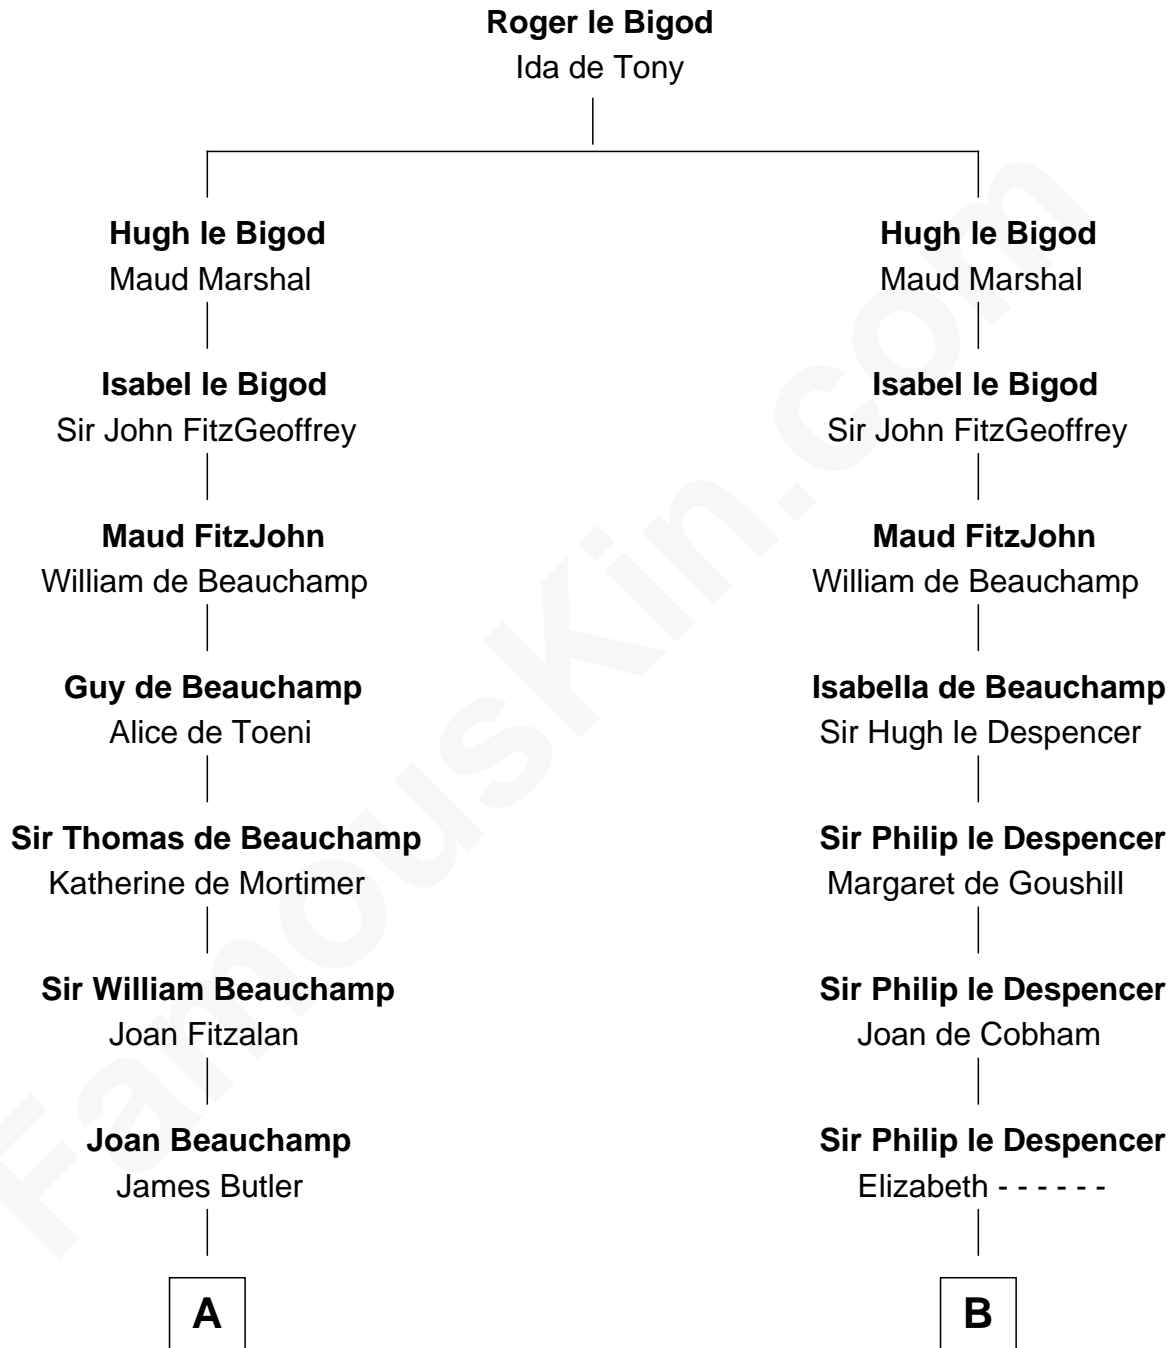

FamousKin.com
Relationship Chart of
James Russell Lowell
American "Fireside" Poet

16th cousin 4 times removed of

Rev. George Burroughs
Executed for Witchcraft, Salem 1692

C

James Russell
Katharine Graves

Rebecca Russell
John Lowell

Rev. Charles Lowell
Harriet Brackett Spence

James Russell Lowell
American "Fireside" Poet

FamousKin.com