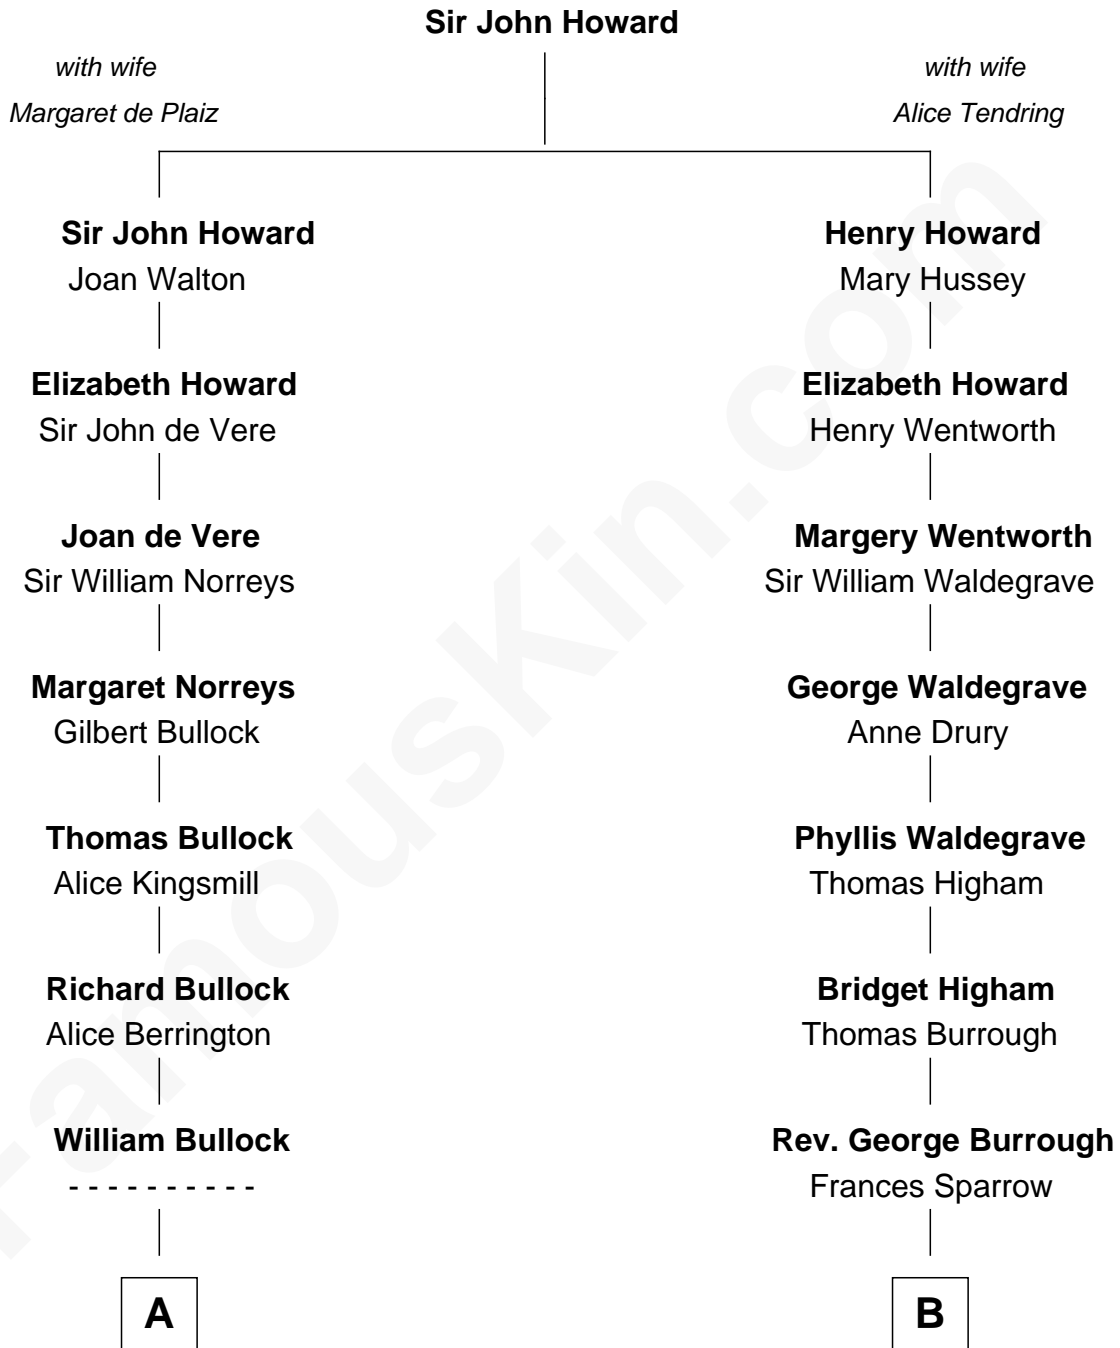

FamousKin.com
Relationship Chart of
James Russell Lowell
American "Fireside" Poet

8th cousin 6 times removed of
Rev. George Burroughs
Executed for Witchcraft, Salem 1692

A

Elizabeth Bullock
Augustine Clement

B

Nathaniel Burrough
Rebecca Stiles

Rev. George Burroughs
Salem Witch Trials 1692