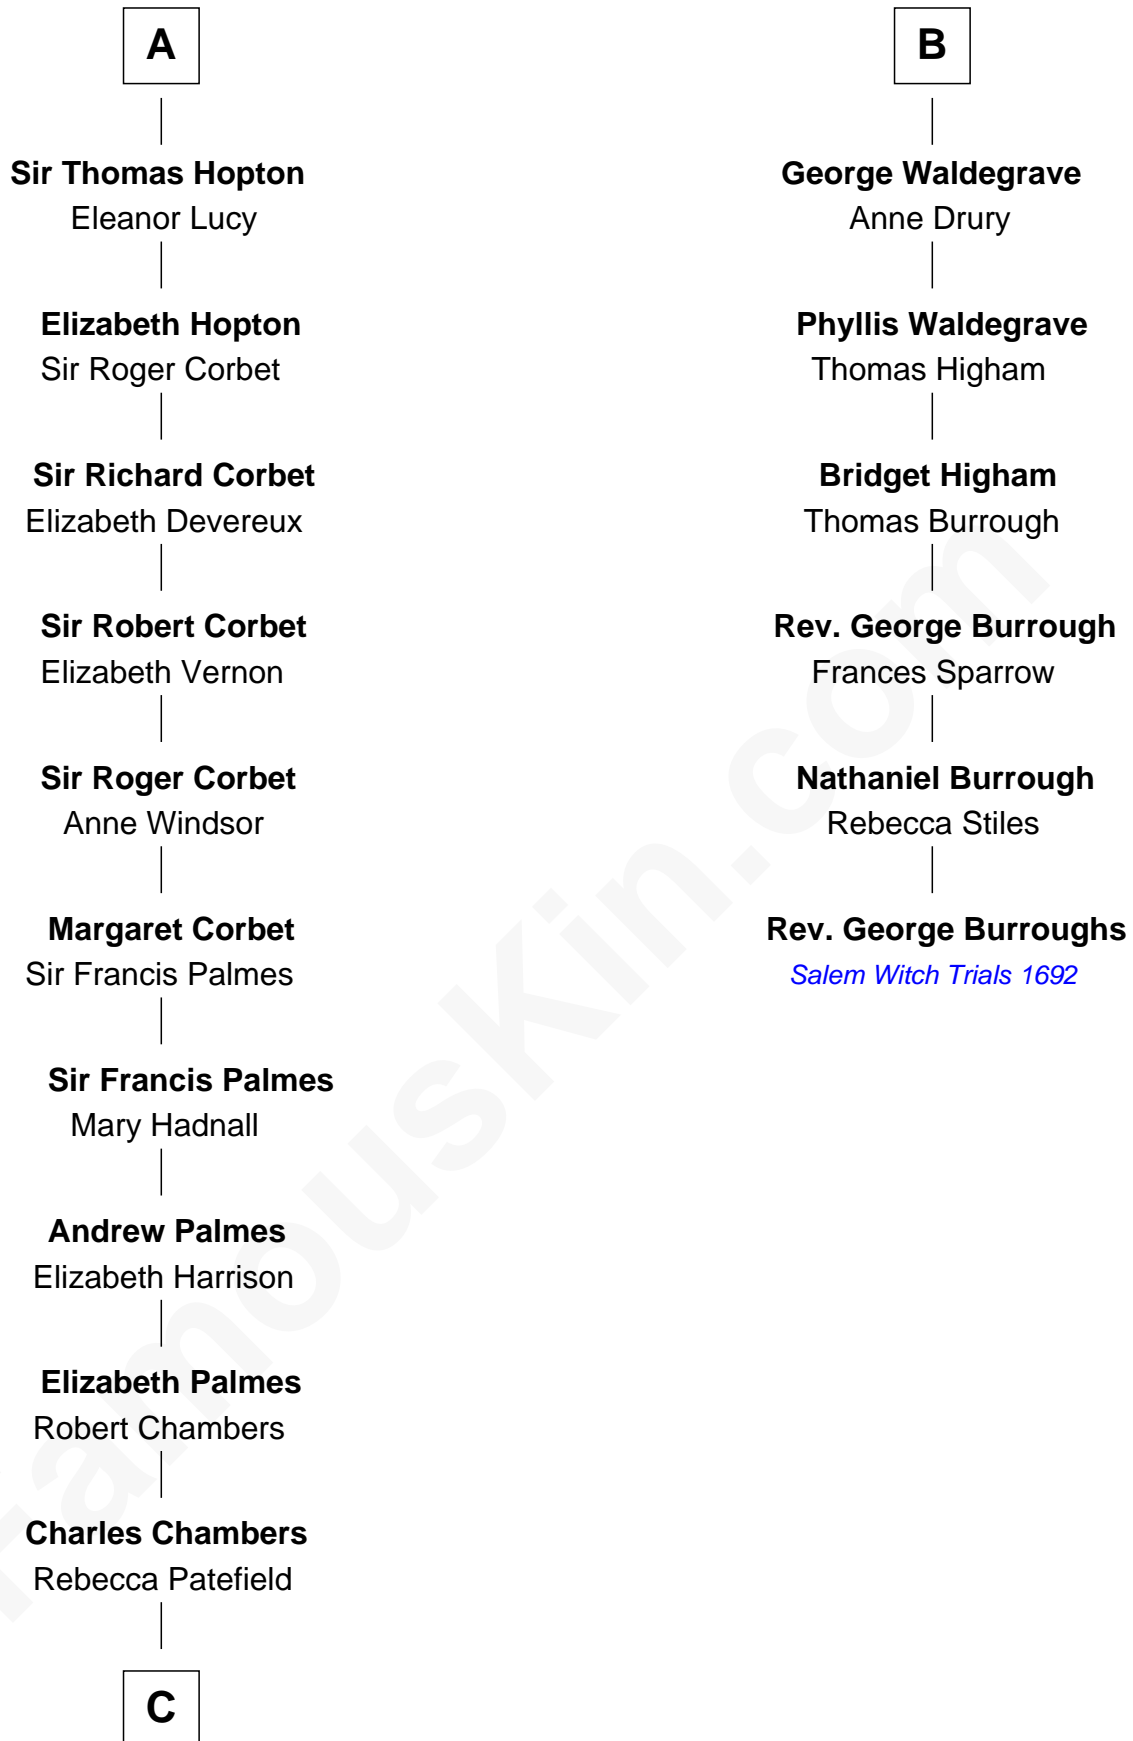

FamousKin.com
Relationship Chart of
James Russell Lowell
American "Fireside" Poet

12th cousin 9 times removed of

Rev. George Burroughs
Executed for Witchcraft, Salem 1692

C

—
Rebecca Chambers

Daniel Russell