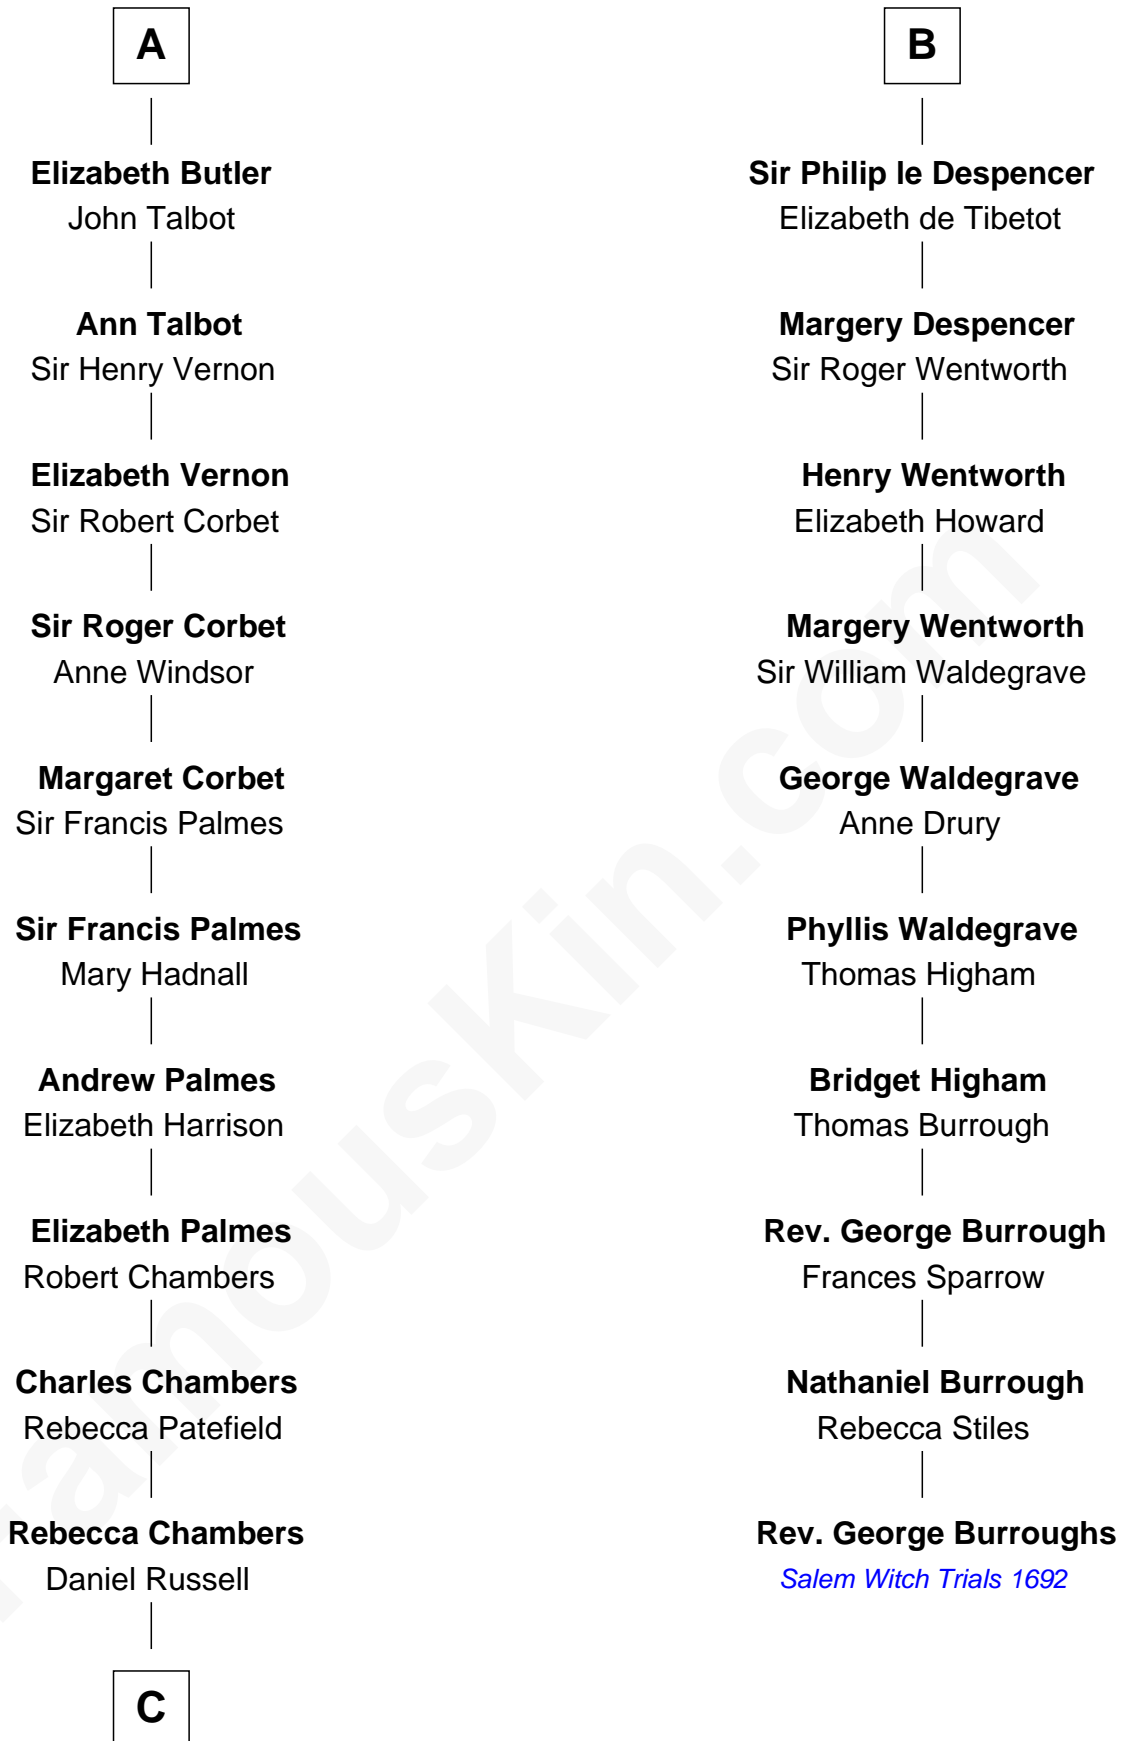

FamousKin.com
Relationship Chart of
James Russell Lowell
American "Fireside" Poet

16th cousin 4 times removed of

Rev. George Burroughs
Executed for Witchcraft, Salem 1692

C

James Russell
Katharine Graves

Rebecca Russell
John Lowell