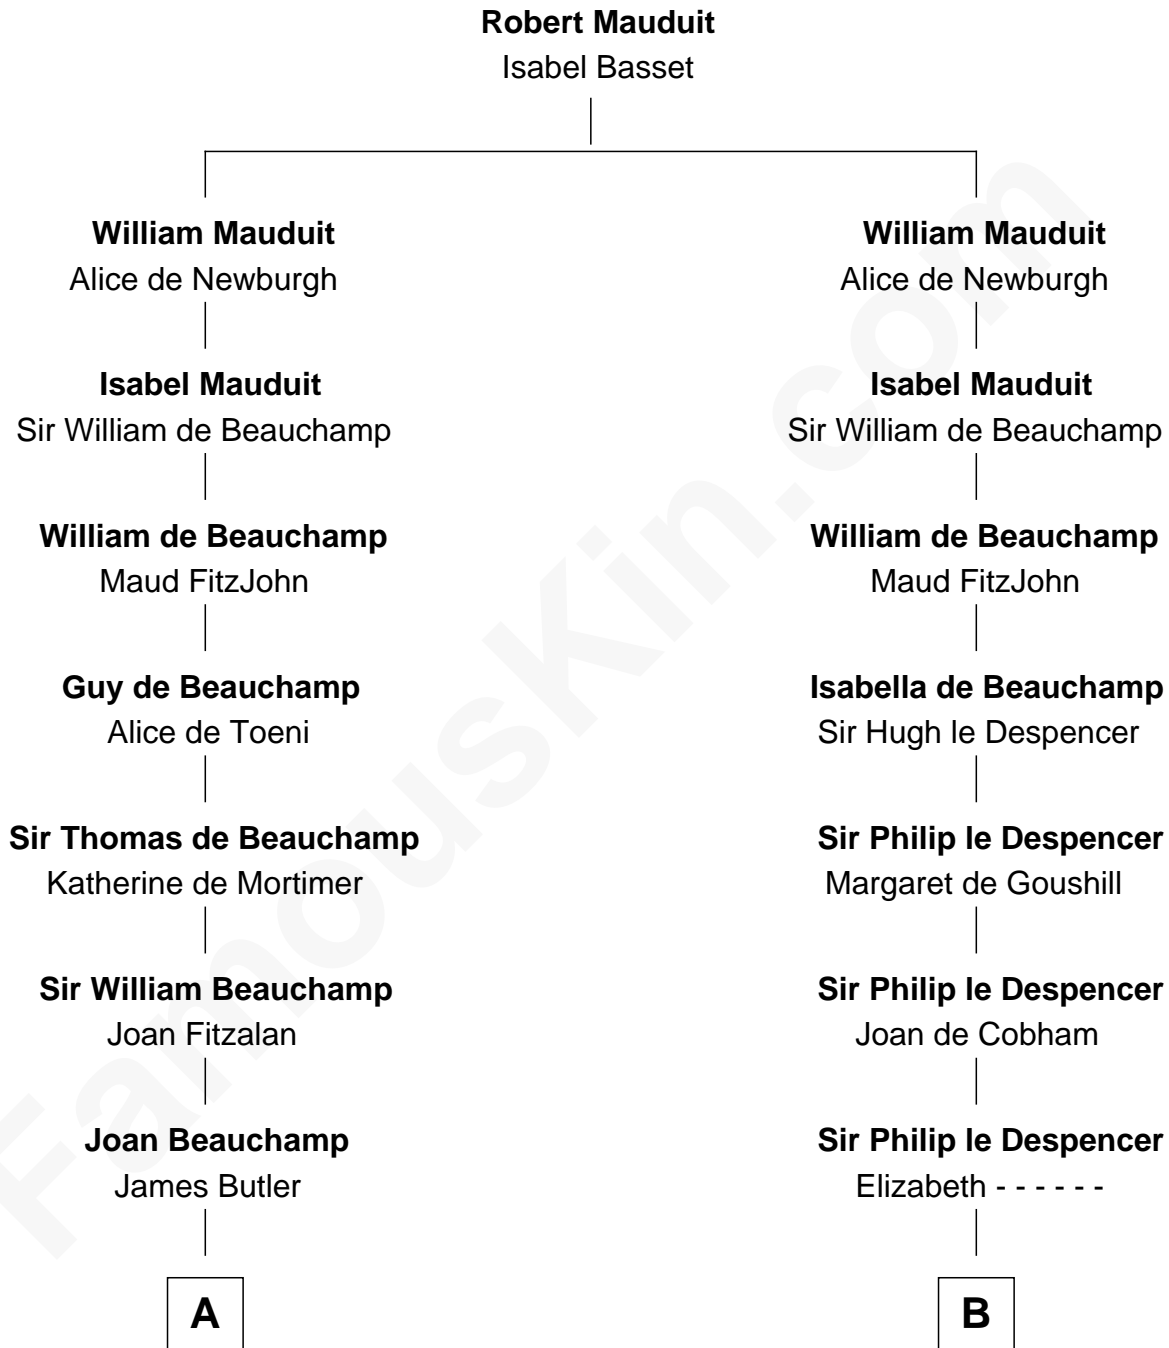

FamousKin.com
Relationship Chart of
James Russell Lowell
American "Fireside" Poet

16th cousin 4 times removed of

Rev. George Burroughs
Executed for Witchcraft, Salem 1692

C

James Russell
Katharine Graves

Rebecca Russell
John Lowell