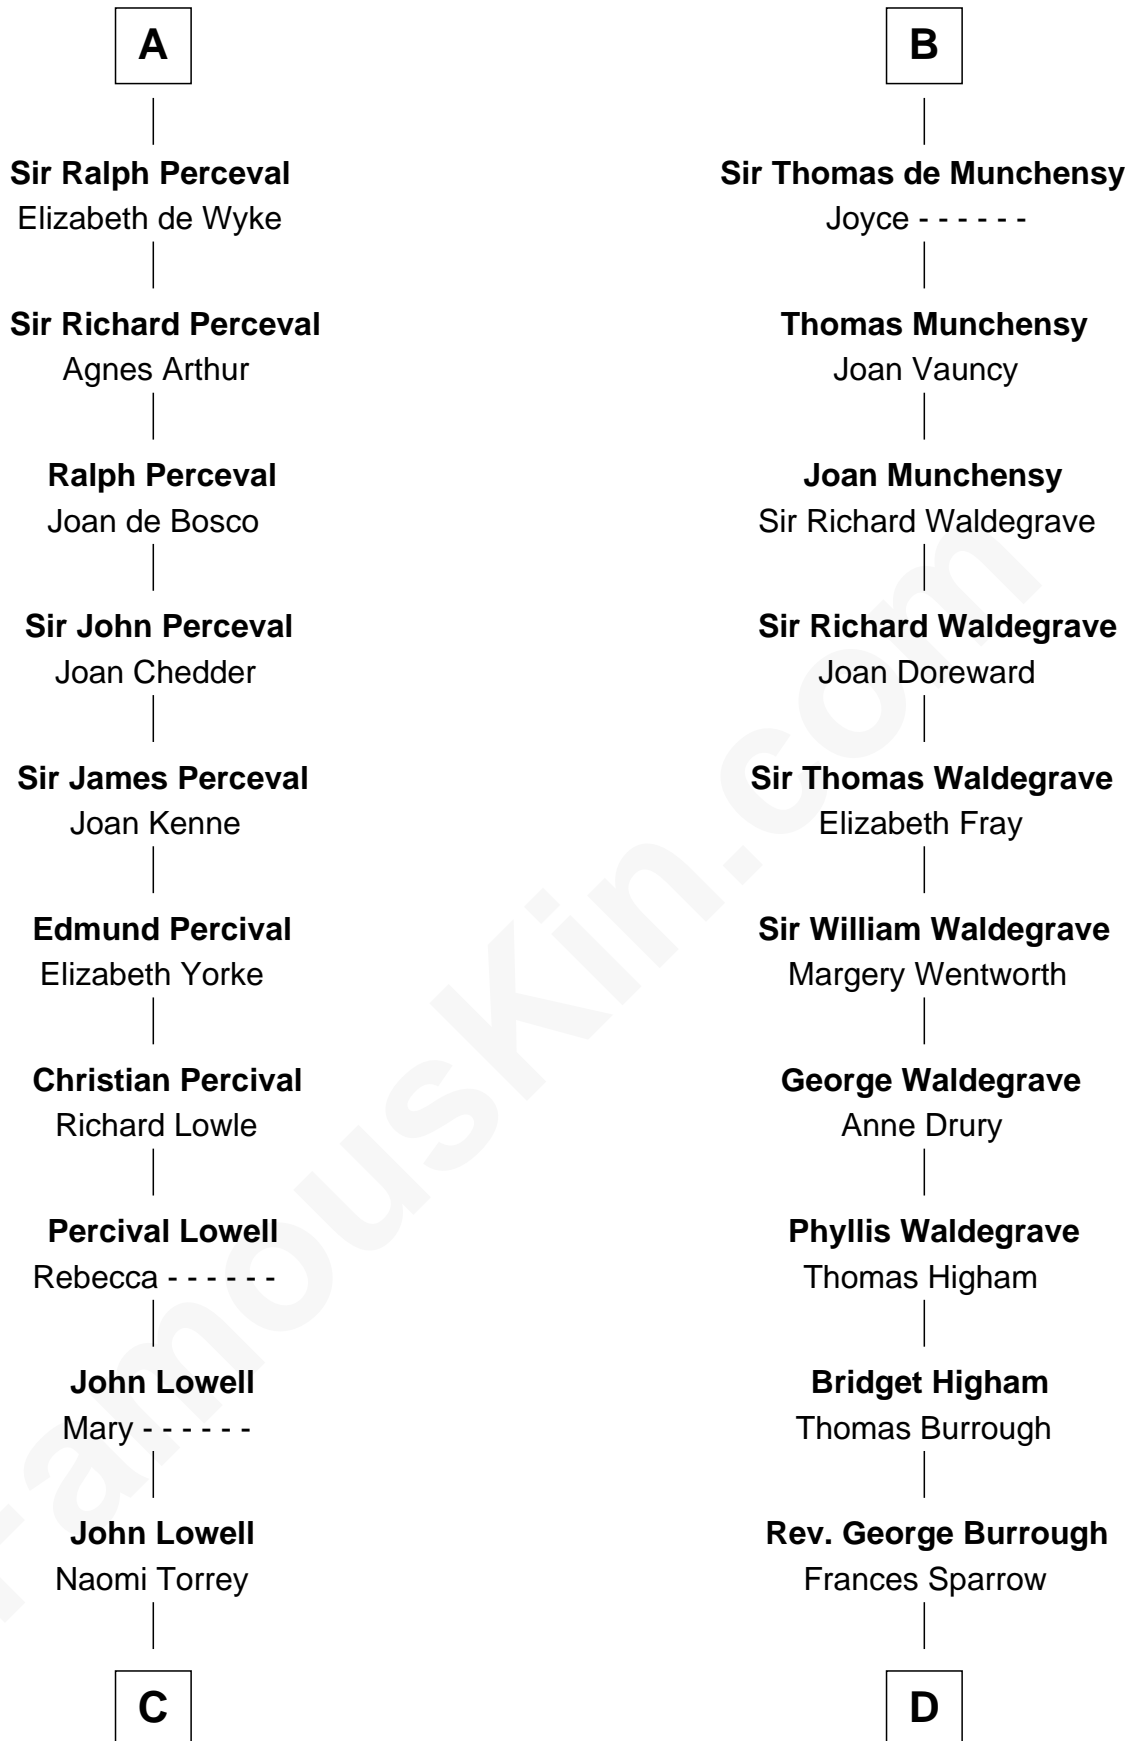

**FamousKin.com**  
**Relationship Chart of**  
**James Russell Lowell**  
*American "Fireside" Poet*

18th cousin 3 times removed of

**Rev. George Burroughs**  
*Executed for Witchcraft, Salem 1692*

**C**

**D**

**Nathaniel Burrough**  
Rebecca Stiles

**Rev. George Burroughs**  
*Salem Witch Trials 1692*

FamousKin.com