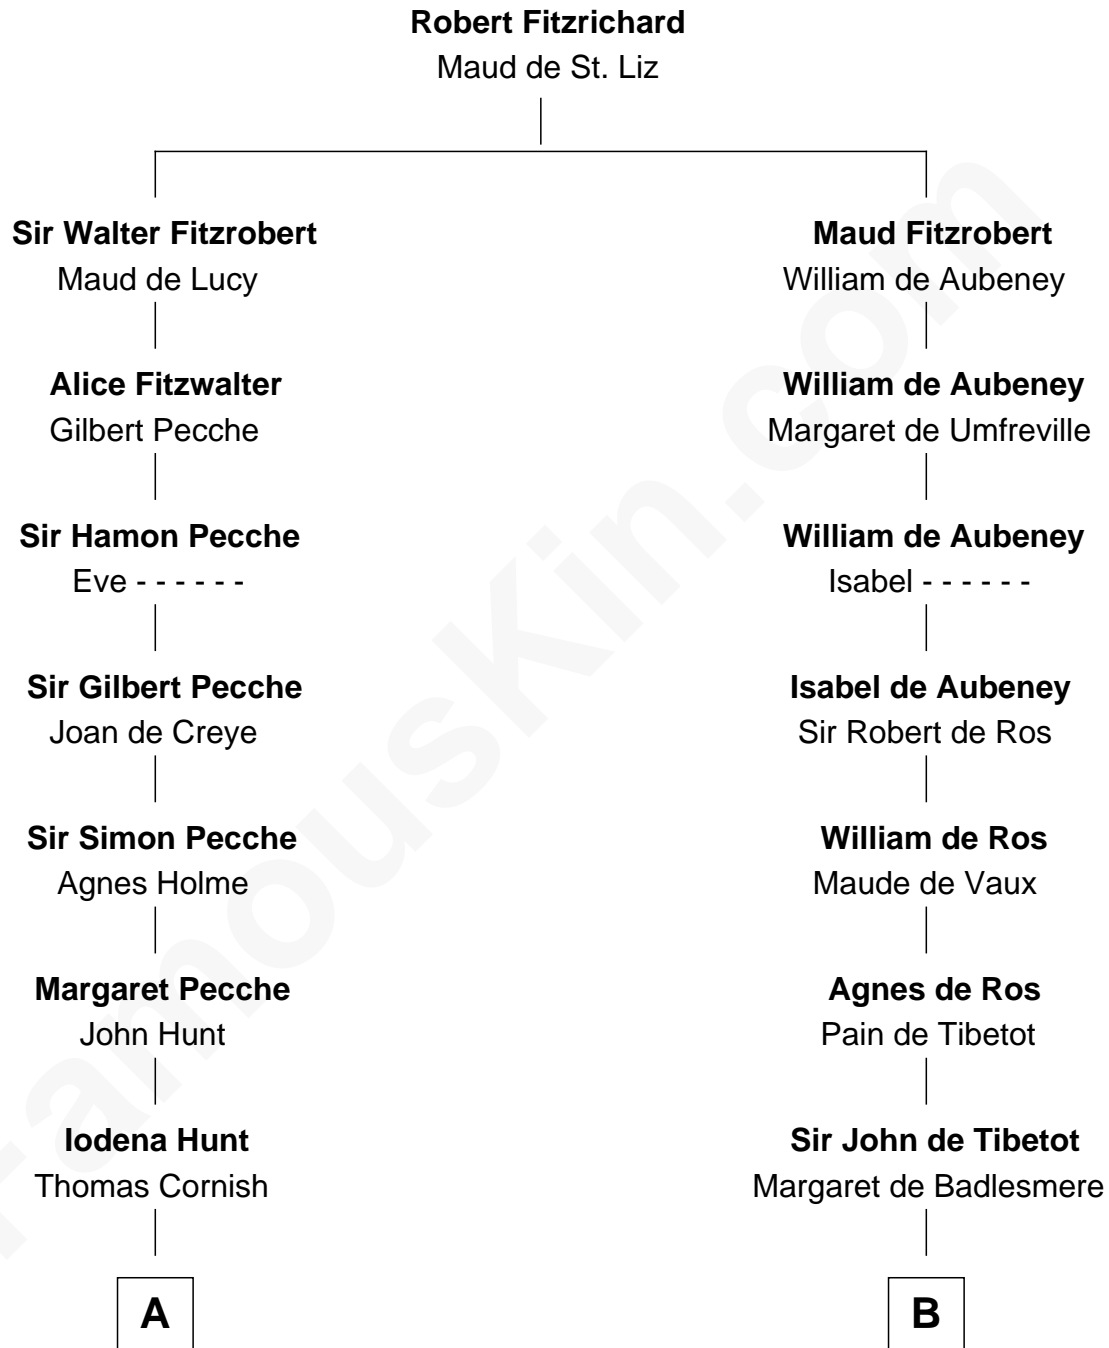

FamousKin.com
Relationship Chart of
James Russell Lowell
American "Fireside" Poet

17th cousin 3 times removed of

Rev. George Burroughs
Executed for Witchcraft, Salem 1692

C

—
Mary Whipple

Robert Traill

—
Mary Whipple Traill

Keith Spence

—
Harriet Brackett Spence

Rev. Charles Lowell

—
James Russell Lowell

American "Fireside" Poet

FamousKin.com