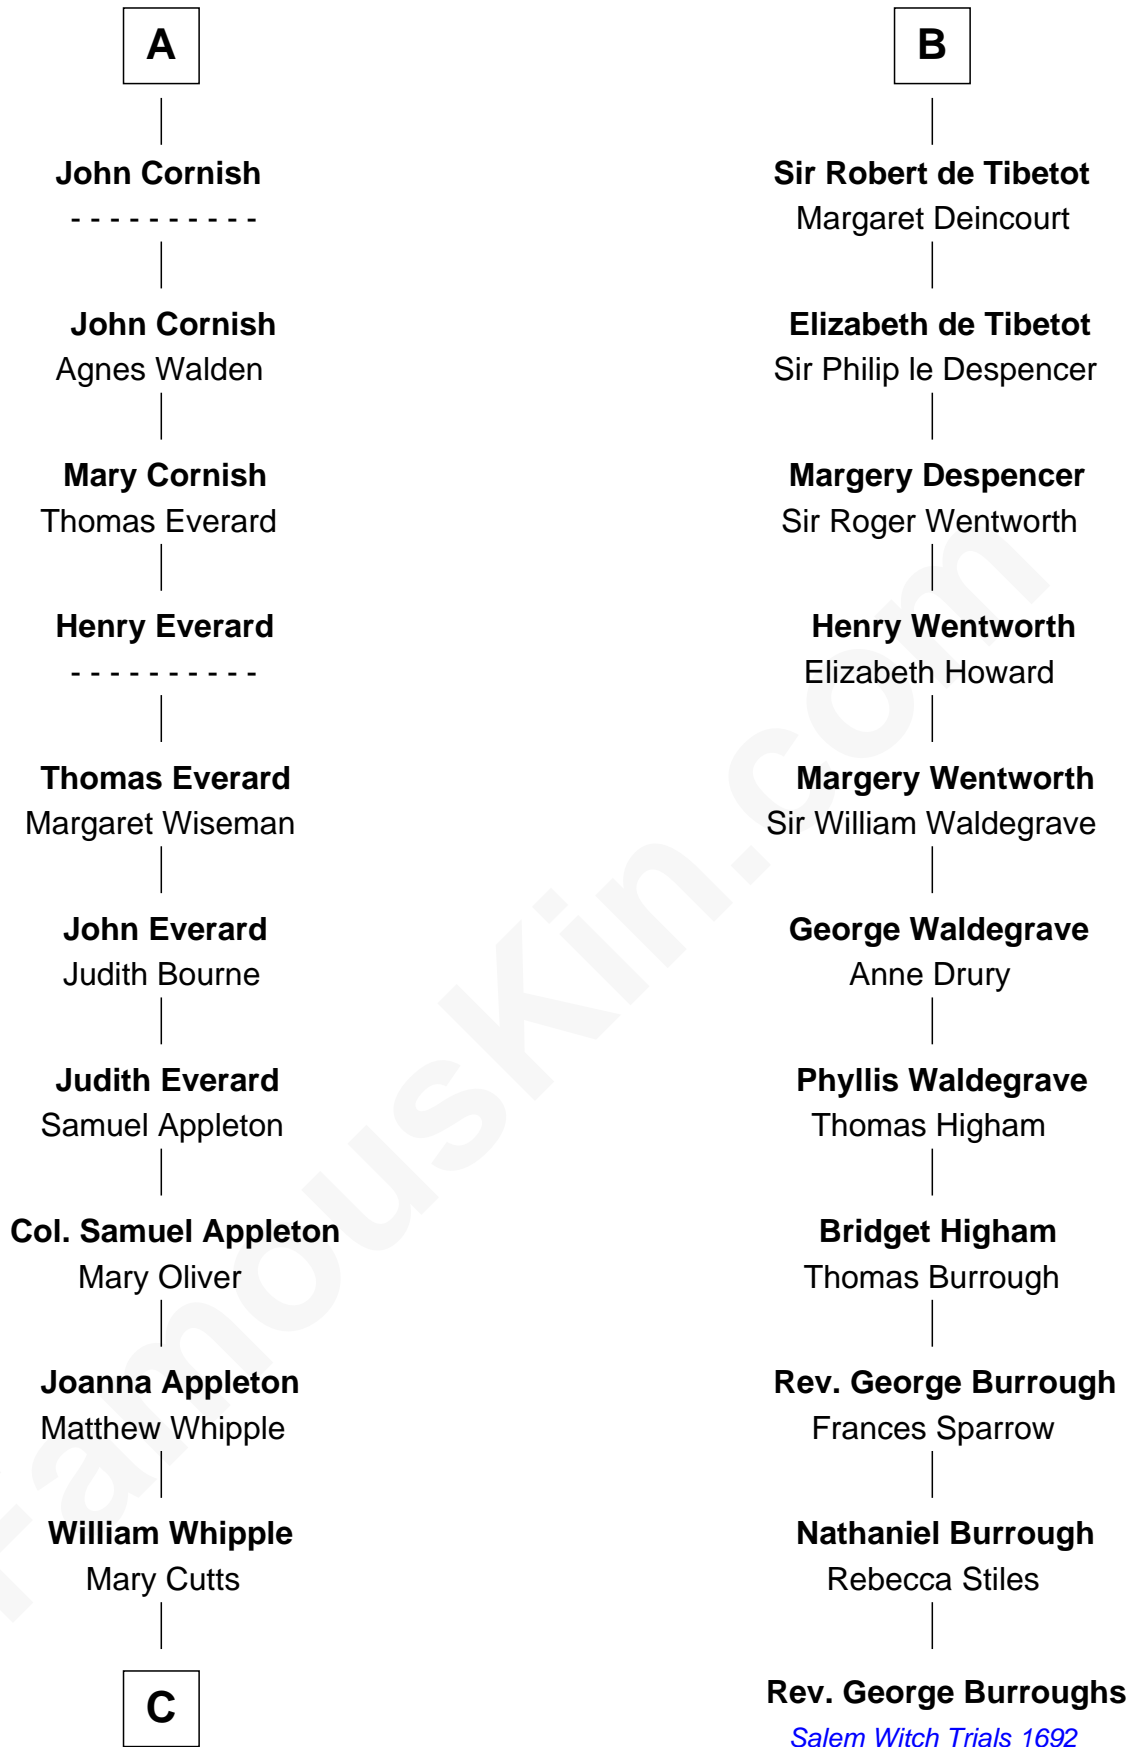

FamousKin.com
Relationship Chart of
James Russell Lowell
American "Fireside" Poet

17th cousin 3 times removed of

Rev. George Burroughs
Executed for Witchcraft, Salem 1692

C

—
Mary Whipple

Robert Traill

—
Mary Whipple Traill