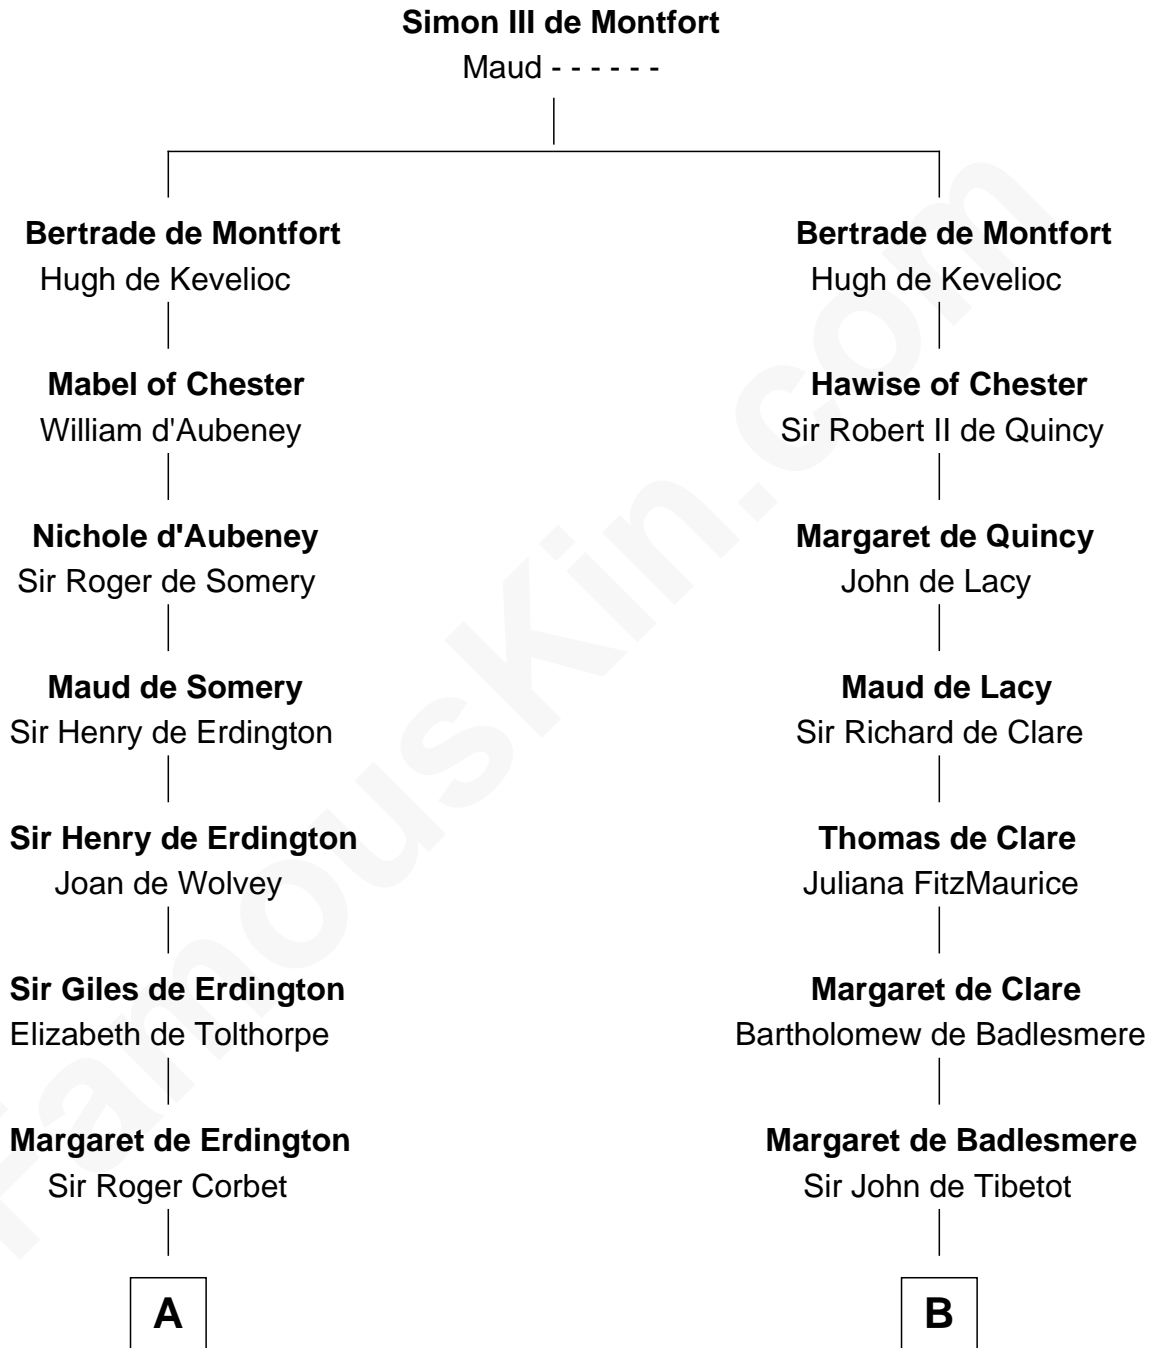

FamousKin.com
Relationship Chart of
James Russell Lowell
American "Fireside" Poet

17th cousin 4 times removed of

Rev. George Burroughs
Executed for Witchcraft, Salem 1692

C

Rebecca Chambers

Daniel Russell

James Russell

Katharine Graves

Rebecca Russell

John Lowell

Rev. Charles Lowell

Harriet Brackett Spence

James Russell Lowell

American "Fireside" Poet