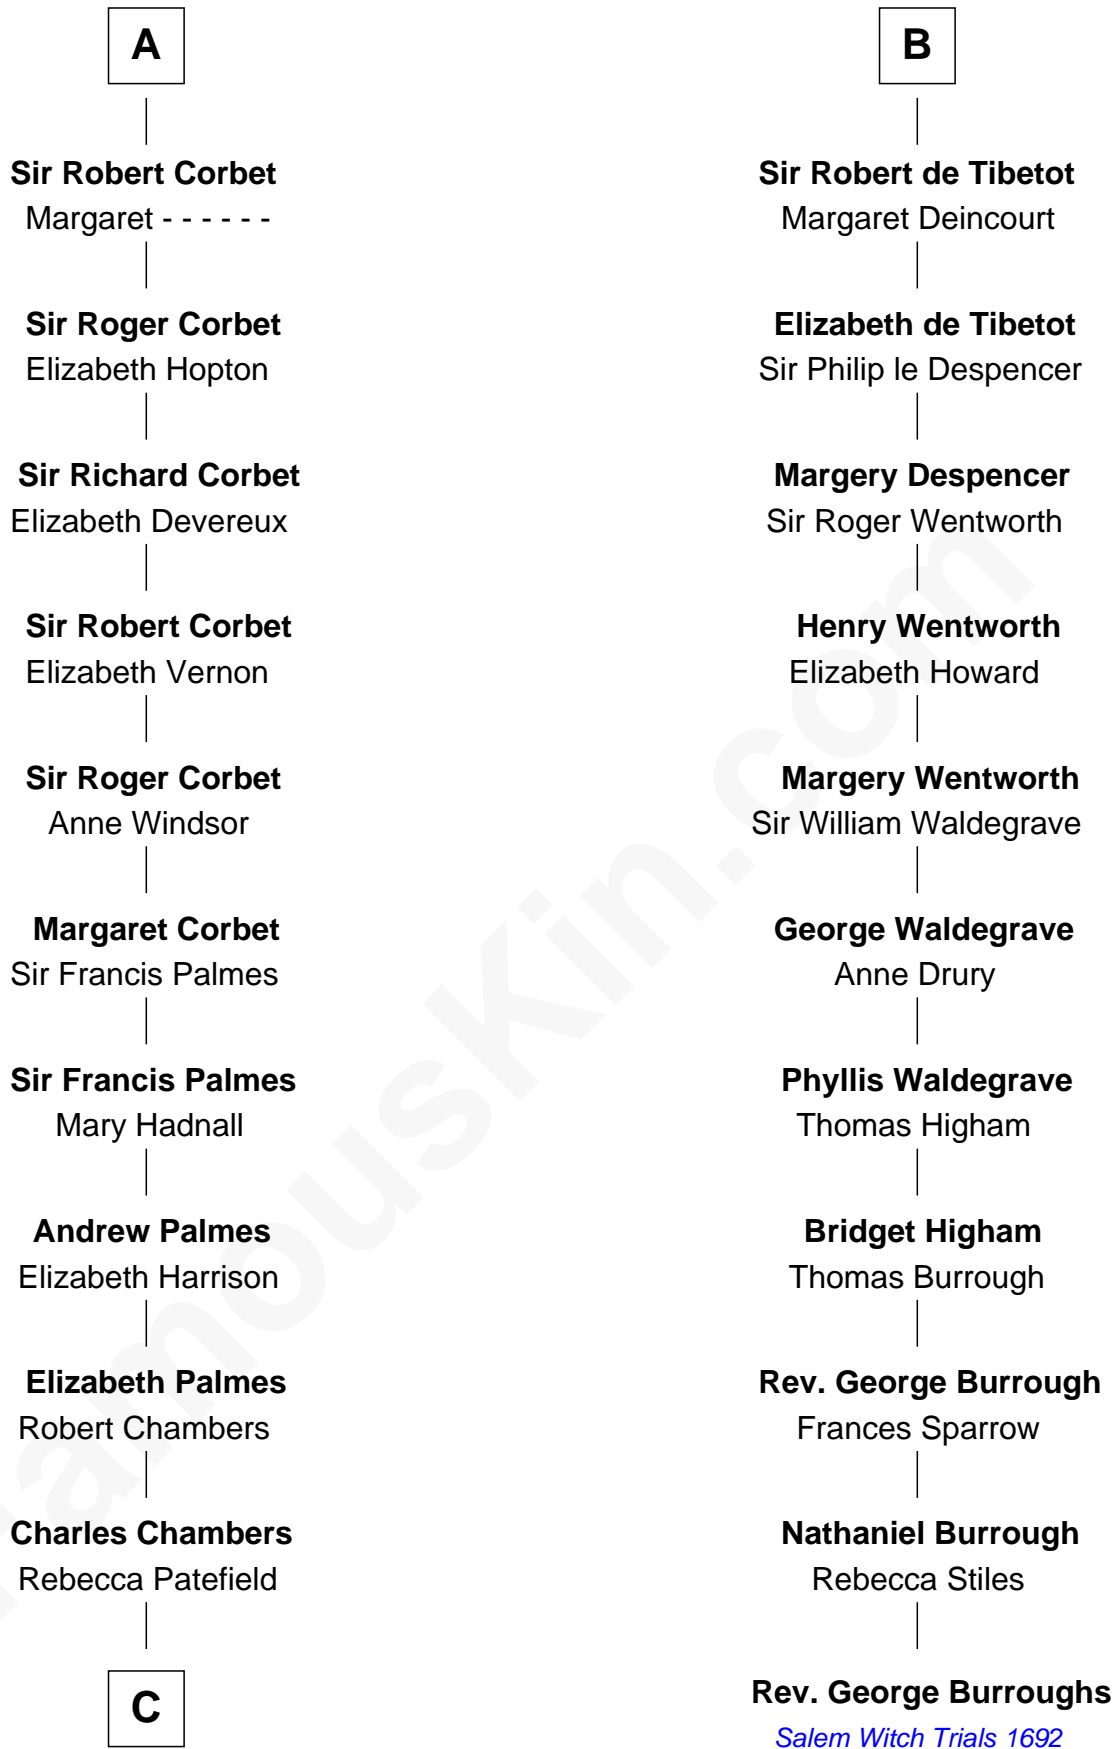

FamousKin.com
Relationship Chart of
James Russell Lowell
American "Fireside" Poet

17th cousin 4 times removed of

Rev. George Burroughs
Executed for Witchcraft, Salem 1692

C

Rebecca Chambers

Daniel Russell

James Russell