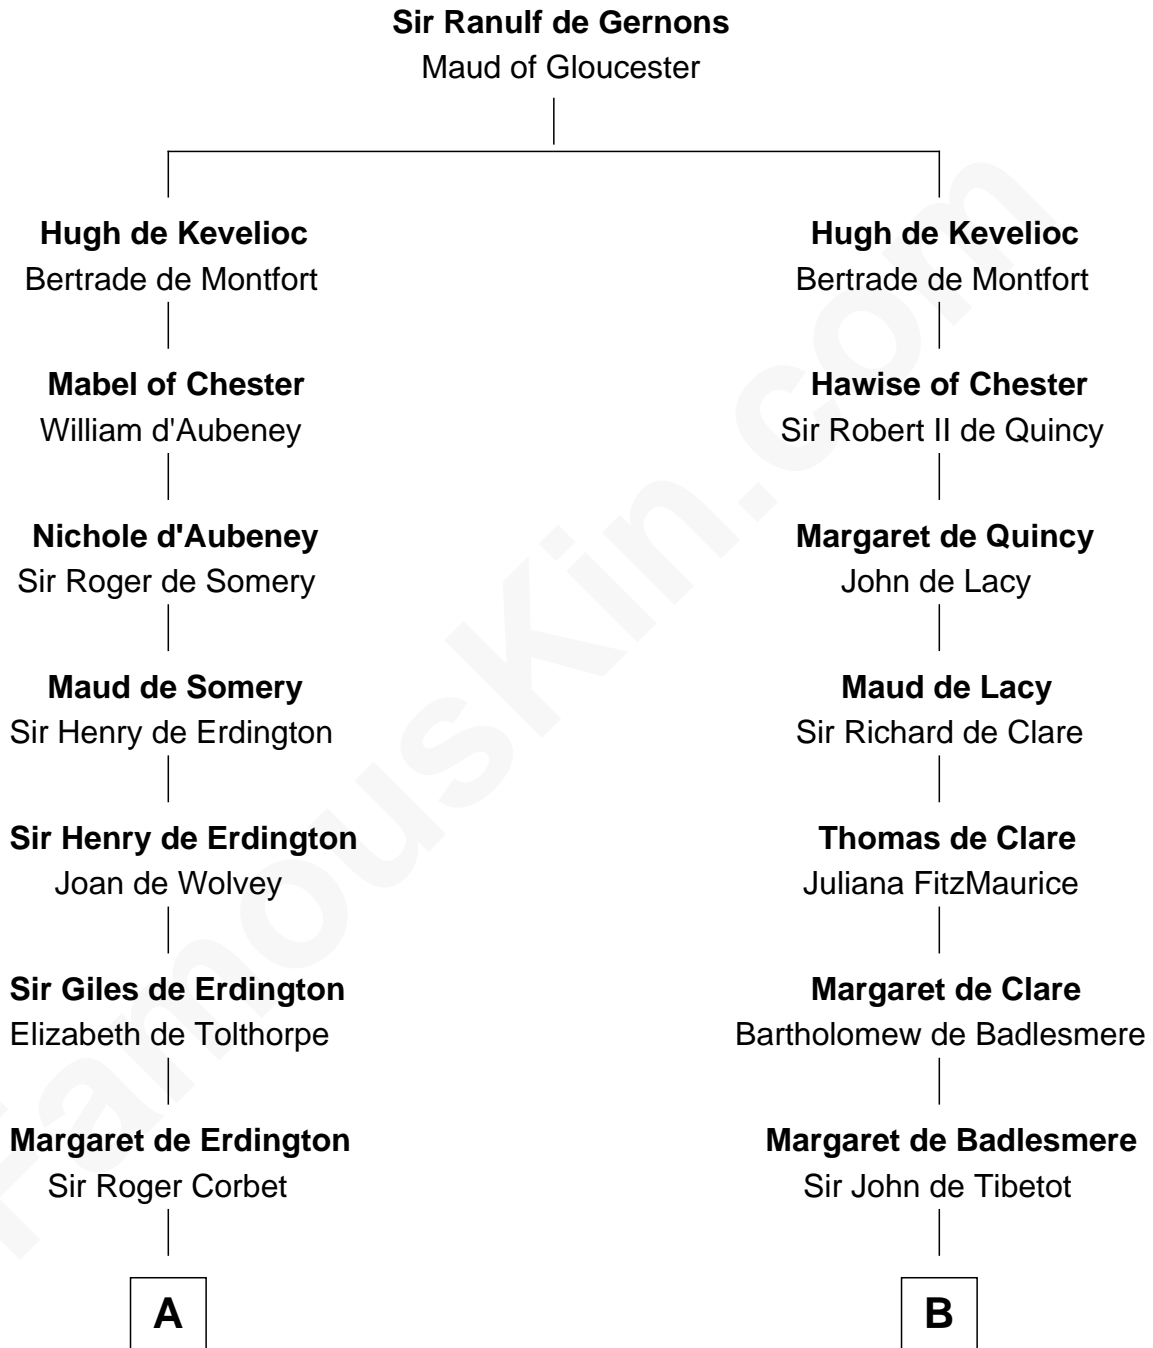

**FamousKin.com**  
**Relationship Chart of**  
**James Russell Lowell**  
*American "Fireside" Poet*

17th cousin 4 times removed of

**Rev. George Burroughs**  
*Executed for Witchcraft, Salem 1692*

**C**

—  
**Rebecca Chambers**

Daniel Russell

—  
**James Russell**

Katharine Graves

—  
**Rebecca Russell**

John Lowell

—  
**Rev. Charles Lowell**

Harriet Brackett Spence

—  
**James Russell Lowell**

*American "Fireside" Poet*