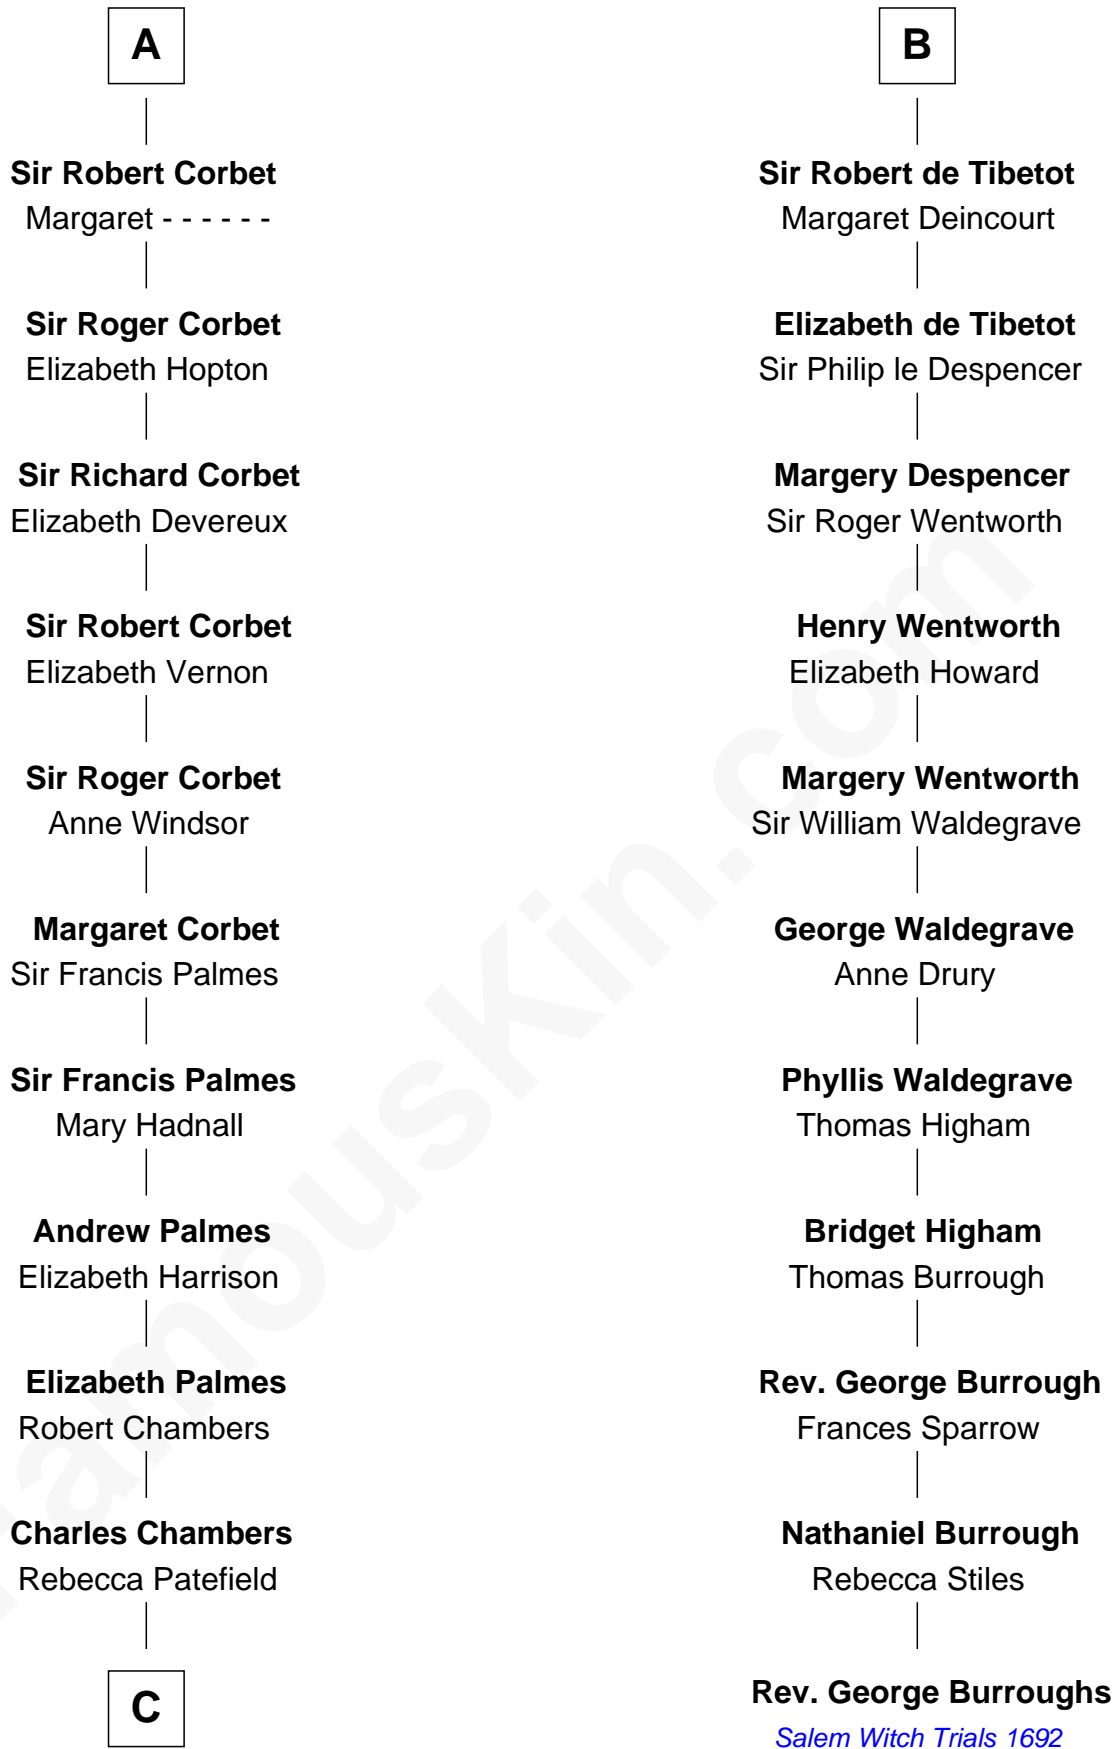

**FamousKin.com**  
**Relationship Chart of**  
**James Russell Lowell**  
*American "Fireside" Poet*

17th cousin 4 times removed of

**Rev. George Burroughs**  
*Executed for Witchcraft, Salem 1692*

**C**

—  
**Rebecca Chambers**

Daniel Russell

—  
**James Russell**

Katharine Graves

—  
**Rebecca Russell**

John Lowell

—  
**Rev. Charles Lowell**

Harriet Brackett Spence