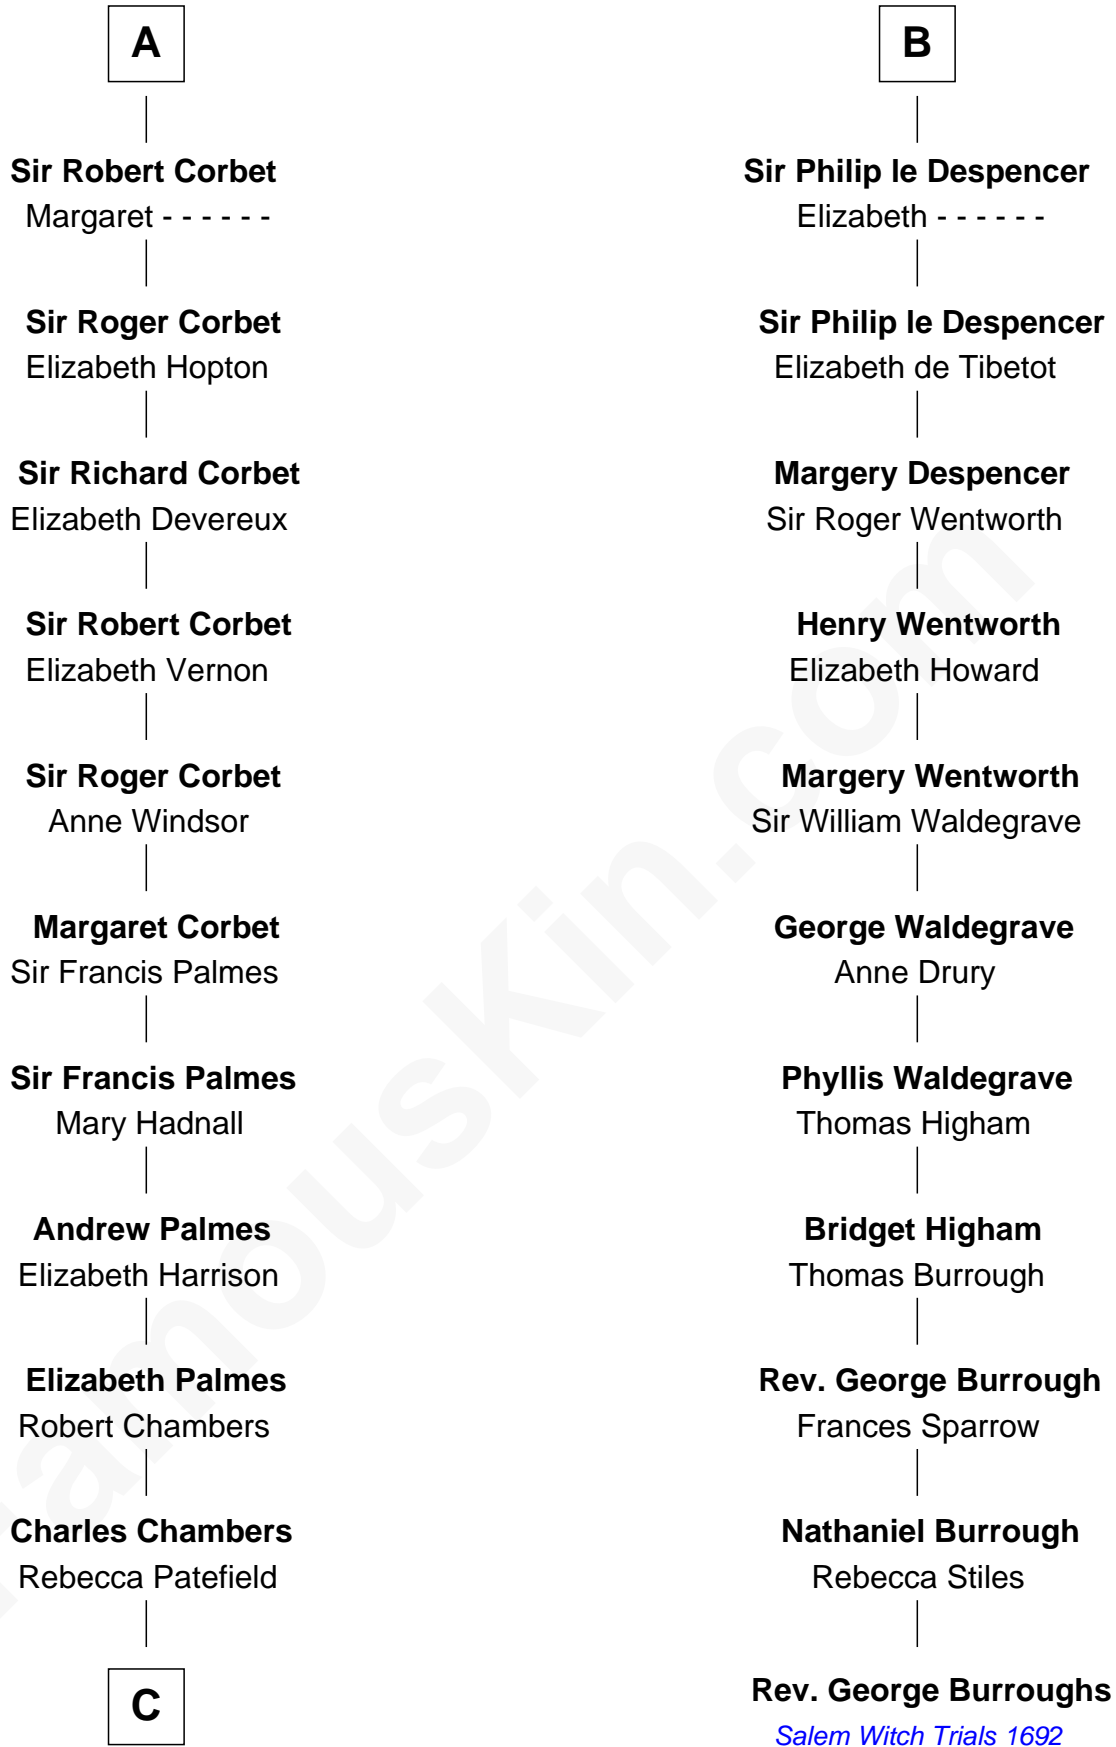

FamousKin.com
Relationship Chart of
James Russell Lowell
American "Fireside" Poet

17th cousin 4 times removed of

Rev. George Burroughs
Executed for Witchcraft, Salem 1692

C

—
Rebecca Chambers

Daniel Russell