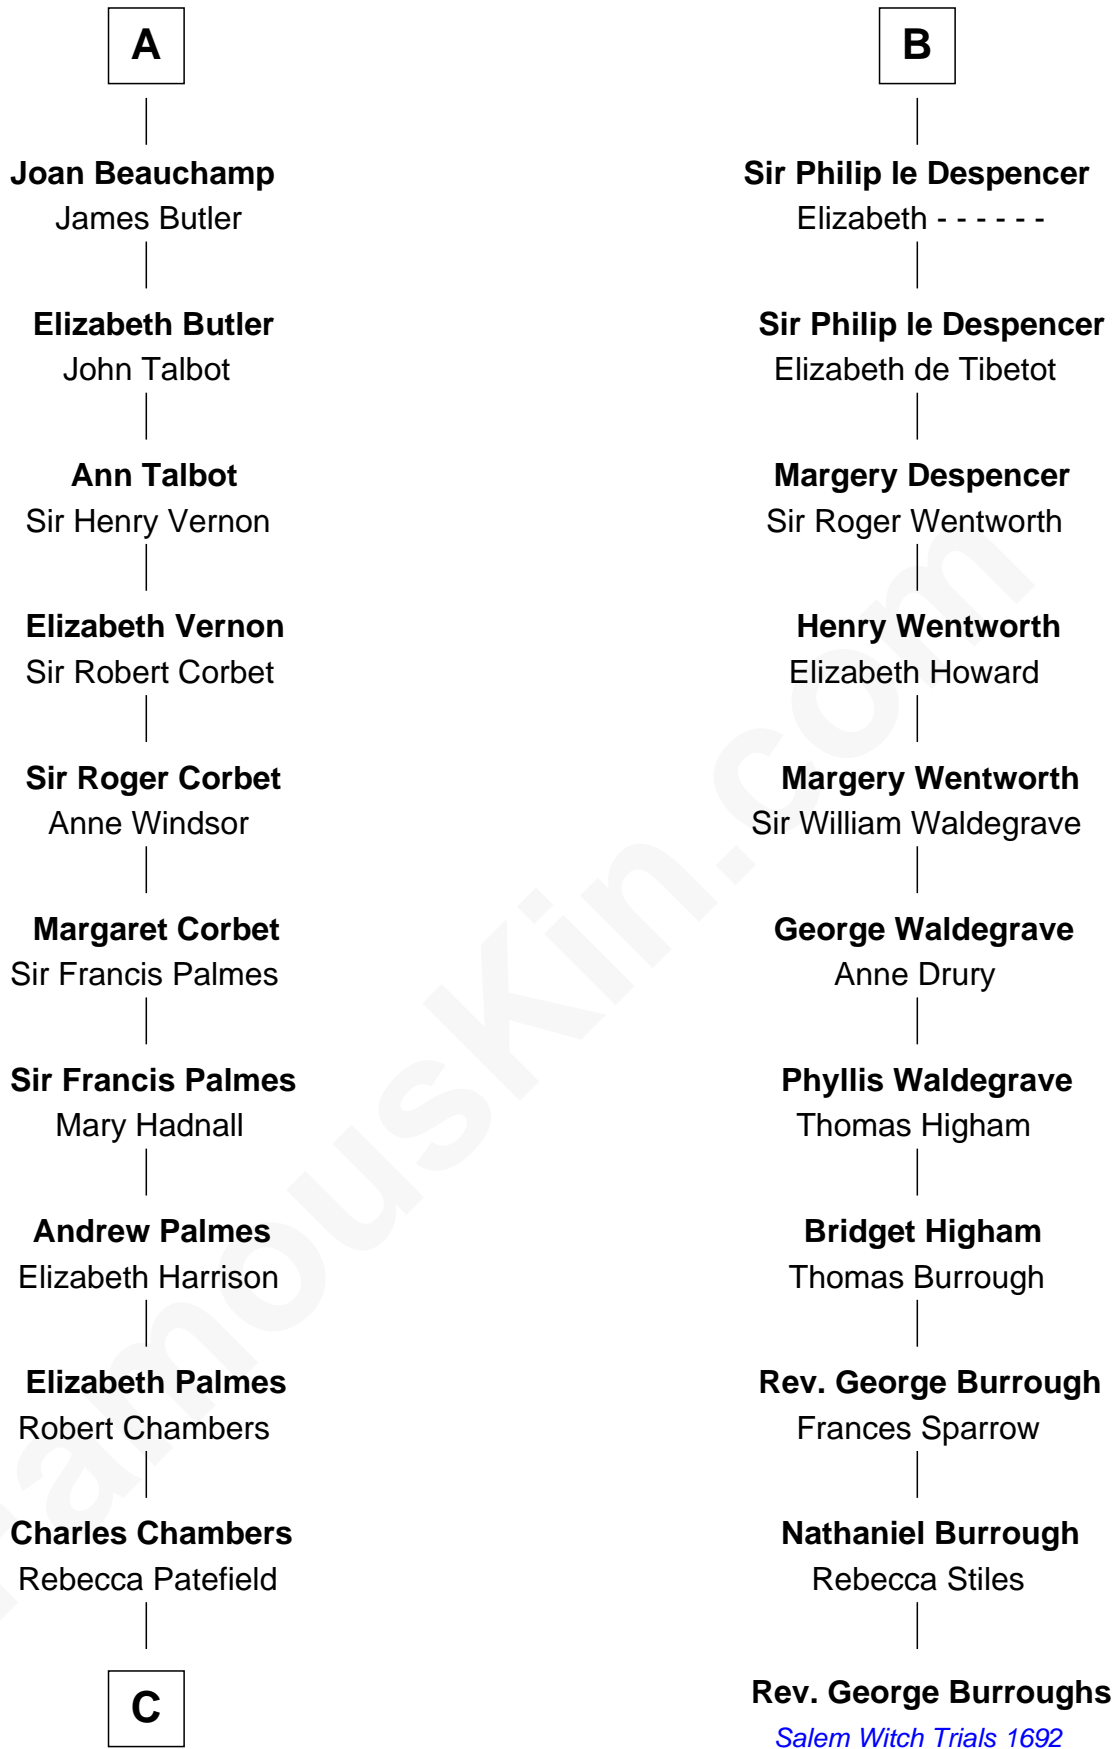

FamousKin.com
Relationship Chart of
James Russell Lowell
American "Fireside" Poet

17th cousin 4 times removed of

Rev. George Burroughs
Executed for Witchcraft, Salem 1692

Richard Fitzgilbert de Clare
 Adeliza de Meschines